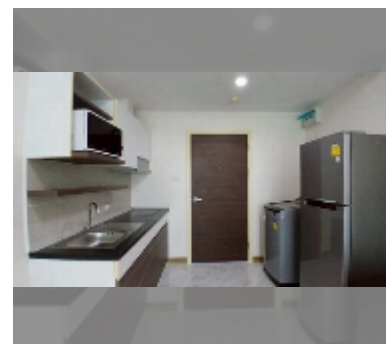

Condo for sale 1 bedroom 45 m² in Supalai Mare, Pattaya

฿ 2,690,000

UNIT PARAMETERS:

UID	FS-243173
quota	foreign quota
type	1 bedroom
size	45m²
floor	14
view	sea view
quality	good
equipment: furniture, air conditioner, television, washing-machine, refrigerator	

PROJECT PARAMETERS:

district	Theprasit
buildings	1
floors	35
built in	2016
maintenance	฿ 16,200/year

FACILITIES:

General information: highrise, meters to beach: 600, minutes to beach: 8, open parking, multy-level parking, covered parking.

Swimming pool: swimming pool, kids pool, waterfall.

Chill zone: chill zone, garden.

Health zone: gym.

Other: lobby, CCTV, security, laundry.