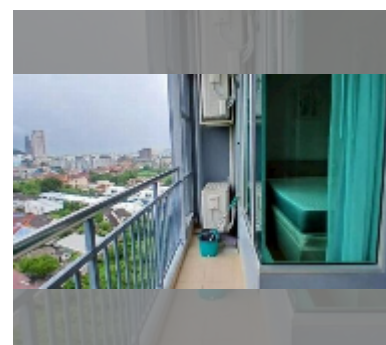

Condo for sale 1 bedroom 45 m² in Supalai Mare, Pattaya

฿ 2,690,000

UNIT PARAMETERS:

UID	FS-243173
quota	foreign quota
type	1 bedroom
size	45m²
floor	14
view	sea view
quality	good
equipment: furniture, air conditioner, television, washing-machine, refrigerator	

PROJECT PARAMETERS:

district	Theprasit
buildings	1
floors	35
built in	2016
maintenance	฿ 16,200/year

FACILITIES:

General information: highrise, meters to beach: 600, minutes to beach: 8, open parking, multy-level parking, covered parking.

Swimming pool: swimming pool, kids pool, waterfall.

Chill zone: chill zone, garden.

Health zone: gym.

Other: lobby, CCTV, security, laundry.