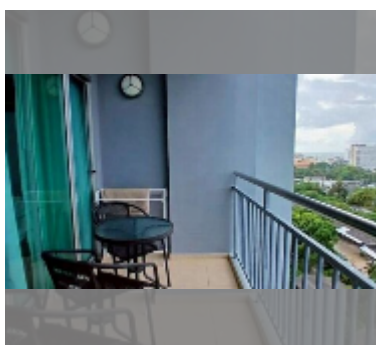

Condo for sale 1 bedroom 45 m² in Supalai Mare, Pattaya

฿ 2,690,000

UNIT PARAMETERS:

UID	FS-243173
quota	foreign quota
type	1 bedroom
size	45m²
floor	14
view	sea view
quality	good
equipment: furniture, air conditioner, television, washing-machine, refrigerator	

PROJECT PARAMETERS:

district	Theprasit
buildings	1
floors	35
built in	2016
maintenance	฿ 16,200/year

FACILITIES:

General information: highrise, meters to beach: 600, minutes to beach: 8, open parking, multy-level parking, covered parking.

Swimming pool: swimming pool, kids pool, waterfall.

Chill zone: chill zone, garden.

Health zone: gym.

Other: lobby, CCTV, security, laundry.