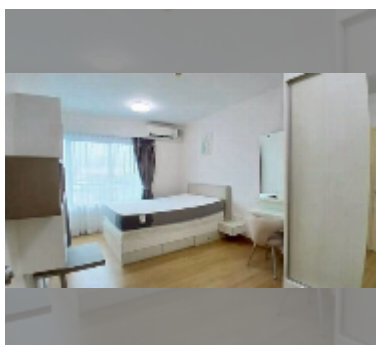

Condo for sale 1 bedroom 45 m² in Supalai Mare, Pattaya

฿ 2,690,000

UNIT PARAMETERS:

UID	FS-243173
quota	foreign quota
type	1 bedroom
size	45m²
floor	14
view	sea view
quality	good
equipment: furniture, air conditioner, television, washing-machine, refrigerator	

PROJECT PARAMETERS:

district	Theprasit
buildings	1
floors	35
built in	2016
maintenance	฿ 16,200/year

FACILITIES:

General information: highrise, meters to beach: 600, minutes to beach: 8, open parking, multy-level parking, covered parking.

Swimming pool: swimming pool, kids pool, waterfall.

Chill zone: chill zone, garden.

Health zone: gym.

Other: lobby, CCTV, security, laundry.