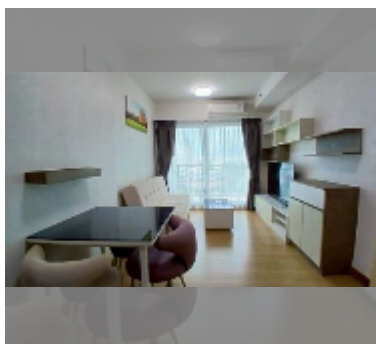

Condo for sale 1 bedroom 45 m² in Supalai Mare, Pattaya

฿ 2,690,000

UNIT PARAMETERS:

UID	FS-243173
quota	foreign quota
type	1 bedroom
size	45m²
floor	14
view	sea view
quality	good
equipment: furniture, air conditioner, television, washing-machine, refrigerator	

PROJECT PARAMETERS:

district	Theprasit
buildings	1
floors	35
built in	2016
maintenance	฿ 16,200/year

FACILITIES:

General information: highrise, meters to beach: 600, minutes to beach: 8, open parking, multy-level parking, covered parking.

Swimming pool: swimming pool, kids pool, waterfall.

Chill zone: chill zone, garden.

Health zone: gym.

Other: lobby, CCTV, security, laundry.