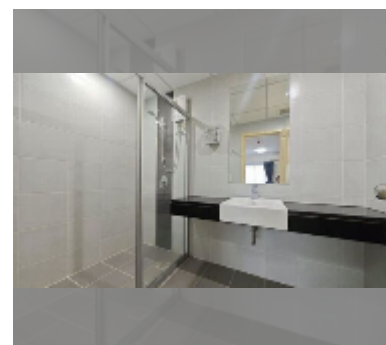

Condo for sale 1 bedroom 45 m² in Supalai Mare, Pattaya

฿ 2,690,000

UNIT PARAMETERS:

UID	FS-243173
quota	foreign quota
type	1 bedroom
size	45m²
floor	14
view	sea view
quality	good
equipment: furniture, air conditioner, television, washing-machine, refrigerator	

PROJECT PARAMETERS:

district	Theprasit
buildings	1
floors	35
built in	2016
maintenance	฿ 16,200/year

FACILITIES:

General information: highrise, meters to beach: 600, minutes to beach: 8, open parking, multy-level parking, covered parking.

Swimming pool: swimming pool, kids pool, waterfall.

Chill zone: chill zone, garden.

Health zone: gym.

Other: lobby, CCTV, security, laundry.