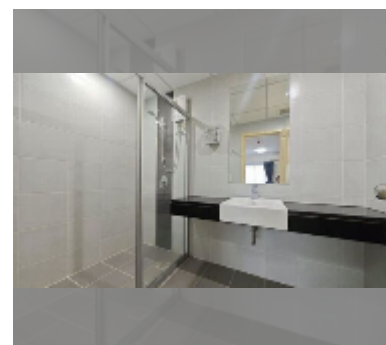

### UNIT PARAMETERS:

UID	FS-243173
quota	foreign quota
type	1 bedroom
size	45m <sup>2</sup>
floor	14
view	sea view
quality	good
equipment: furniture, air conditioner, television, washing-machine, refrigerator	

**Health zone:** gym.

**Other:** lobby, CCTV, security, laundry.

details