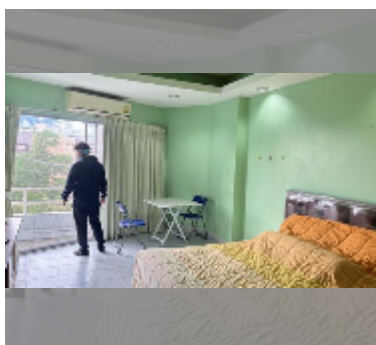

Condo for sale studio 28.79 m² in View Talay 1, Pattaya

฿ 1,308,000

UNIT PARAMETERS:

UID	FS-243172
quota	thai quota
type	studio
size	28.79m ²
floor	6
view	city view

PROJECT PARAMETERS:

district	Thappraya
buildings	2
floors	15
built in	1997
maintenance	฿ 6,910/year

FACILITIES:

General information: highrise, meters to beach: 600, minutes to beach: 10, open parking.

Swimming pool: swimming pool, kids pool.

Chill zone: garden.

Health zone: massage.

Other: lobby, CCTV, security, minimart, laundry, room service.