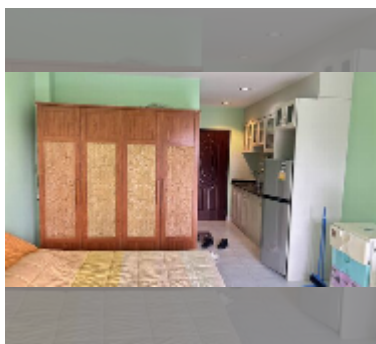

Condo for sale studio 28.79 m² in View Talay 1, Pattaya

฿ 1,308,000

UNIT PARAMETERS:

UID	FS-243172
quota	thai quota
type	studio
size	28.79m²
floor	6
view	city view

PROJECT PARAMETERS:

district	Thappraya
buildings	2
floors	15
built in	1997
maintenance	฿ 6,910/year

FACILITIES:

General information: highrise, meters to beach: 600, minutes to beach: 10, open parking.

Swimming pool: swimming pool, kids pool.

Chill zone: garden.

Health zone: massage.

Other: lobby, CCTV, security, minimart, laundry, room service.