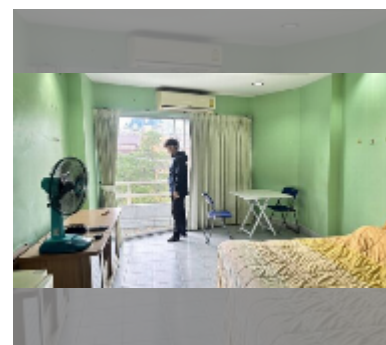

Condo for sale studio 28.79 m² in View Talay 1, Pattaya

฿ 1,308,000

UNIT PARAMETERS:

UID	FS-243172
quota	thai quota
type	studio
size	28.79m ²
floor	6
view	city view

PROJECT PARAMETERS:

district	Thappraya
buildings	2
floors	15
built in	1997
maintenance	฿ 6,910/year

FACILITIES:

General information: highrise, meters to beach: 600, minutes to beach: 10, open parking.

Swimming pool: swimming pool, kids pool.

Chill zone: garden.

Health zone: massage.

Other: lobby, CCTV, security, minimart, laundry, room service.