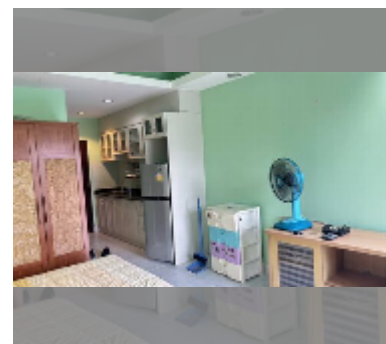

Condo for sale studio 28.79 m² in View Talay 1, Pattaya

฿ 1,308,000

UNIT PARAMETERS:

UID	FS-243172
quota	thai quota
type	studio
size	28.79m²
floor	6
view	city view

PROJECT PARAMETERS:

district	Thappraya
buildings	2
floors	15
built in	1997
maintenance	฿ 6,910/year

FACILITIES:

General information: highrise, meters to beach: 600, minutes to beach: 10, open parking.

Swimming pool: swimming pool, kids pool.

Chill zone: garden.

Health zone: massage.

Other: lobby, CCTV, security, minimart, laundry, room service.