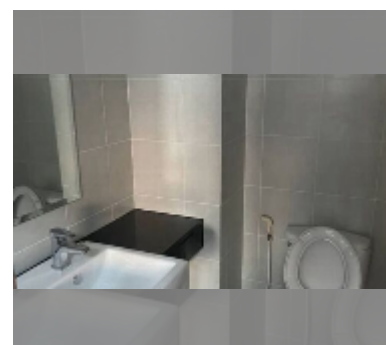

Condo for sale studio 32 m² in Supalai Mare, Pattaya

฿ 1,950,000

UNIT PARAMETERS:

UID	FS-243171
quota	foreign quota
type	studio
size	32m²
floor	21
view	sea view

equipment: furniture, air conditioner, television, refrigerator

PROJECT PARAMETERS:

district	Thepprasit
buildings	1
floors	35
built in	2016
maintenance	฿ 11,520/year

FACILITIES:

General information: highrise, meters to beach: 600, minutes to beach: 8, open parking, multy-level parking, covered parking.

Swimming pool: swimming pool, kids pool, waterfall.

Chill zone: chill zone, garden.

Health zone: gym.

Other: lobby, CCTV, security, laundry.