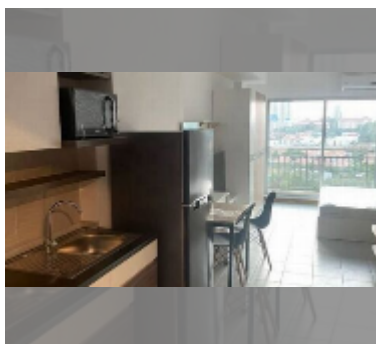

Condo for sale studio 32 m² in Supalai Mare, Pattaya

฿ 1,950,000

UNIT PARAMETERS:

UID	FS-243171
quota	foreign quota
type	studio
size	32m²
floor	21
view	sea view

equipment: furniture, air conditioner, television, refrigerator

PROJECT PARAMETERS:

district	Thepprasit
buildings	1
floors	35
built in	2016
maintenance	฿ 11,520/year

FACILITIES:

General information: highrise, meters to beach: 600, minutes to beach: 8, open parking, multy-level parking, covered parking.

Swimming pool: swimming pool, kids pool, waterfall.

Chill zone: chill zone, garden.

Health zone: gym.

Other: lobby, CCTV, security, laundry.