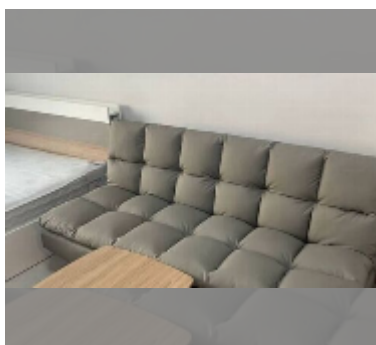

Condo for sale studio 32 m² in Supalai Mare, Pattaya

฿ 1,950,000

UNIT PARAMETERS:

UID	FS-243171
quota	foreign quota
type	studio
size	32m²
floor	21
view	sea view

equipment: furniture, air conditioner, television, refrigerator

PROJECT PARAMETERS:

district	Thepprasit
buildings	1
floors	35
built in	2016
maintenance	฿ 11,520/year

FACILITIES:

General information: highrise, meters to beach: 600, minutes to beach: 8, open parking, multy-level parking, covered parking.

Swimming pool: swimming pool, kids pool, waterfall.

Chill zone: chill zone, garden.

Health zone: gym.

Other: lobby, CCTV, security, laundry.