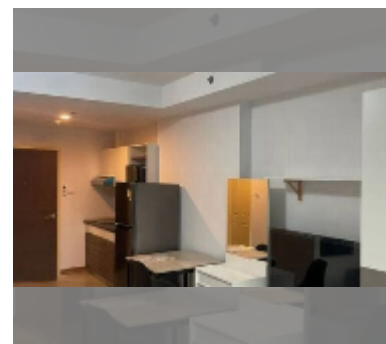

Condo for sale studio 32 m² in Supalai Mare, Pattaya

฿ 1,950,000

UNIT PARAMETERS:

UID	FS-243171
quota	foreign quota
type	studio
size	32m²
floor	21
view	sea view

equipment: furniture, air conditioner, television, refrigerator

PROJECT PARAMETERS:

district	Thepprasit
buildings	1
floors	35
built in	2016
maintenance	฿ 11,520/year

FACILITIES:

General information: highrise, meters to beach: 600, minutes to beach: 8, open parking, multy-level parking, covered parking.

Swimming pool: swimming pool, kids pool, waterfall.

Chill zone: chill zone, garden.

Health zone: gym.

Other: lobby, CCTV, security, laundry.