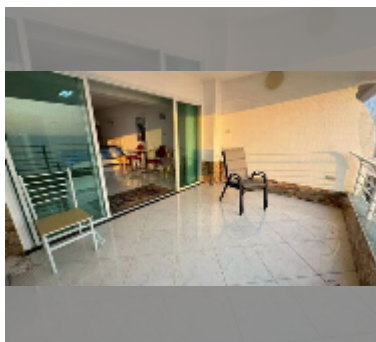

Condo for sale studio 55 m² in Metro Jomtien Condotel, Pattaya

฿ 3,200,000

UNIT PARAMETERS:

UID	FS-243167
quota	foreign quota
type	studio
size	55m ²
floor	17
view	sea view
quality	good
equipment: furniture, air conditioner, washing-machine	

Swimming pool: swimming pool, kids pool.

Chill zone: chill zone, garden.

Health zone: gym.

Other: reception, lobby, CCTV, security, minimart.

[details](#)