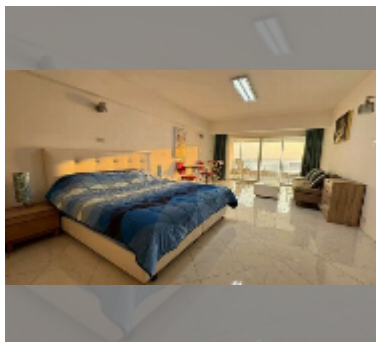

Condo for sale studio 55 m² in Metro Jomtien Condotel, Pattaya

฿ 3,200,000

UNIT PARAMETERS:

UID	FS-243167
quota	foreign quota
type	studio
size	55m²
floor	17
view	sea view
quality	good
equipment: furniture, air conditioner, washing-machine	

PROJECT PARAMETERS:

district	Jomtien
buildings	2
floors	42
built in	1988
maintenance	฿ 16,500/year

FACILITIES:

General information: highrise, meters to beach: 50, minutes to beach: 1, open parking, multy-level parking.

Swimming pool: swimming pool, kids pool.

Chill zone: chill zone, garden.

Health zone: gym.

Other: reception, lobby, CCTV, security, minimart.