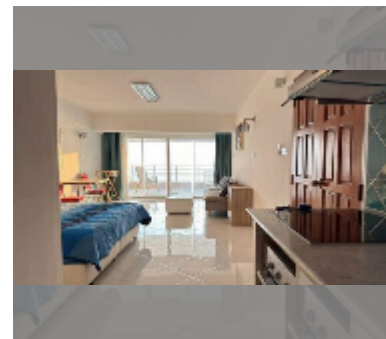

Condo for sale studio 55 m² in Metro Jomtien Condotel, Pattaya

฿ 3,200,000

UNIT PARAMETERS:

UID	FS-243167
quota	foreign quota
type	studio
size	55m²
floor	17
view	sea view
quality	good
equipment: furniture, air conditioner, washing-machine	

PROJECT PARAMETERS:

district	Jomtien
buildings	2
floors	42
built in	1988
maintenance	฿ 16,500/year

FACILITIES:

General information: highrise, meters to beach: 50, minutes to beach: 1, open parking, multy-level parking.

Swimming pool: swimming pool, kids pool.

Chill zone: chill zone, garden.

Health zone: gym.

Other: reception, lobby, CCTV, security, minimart.