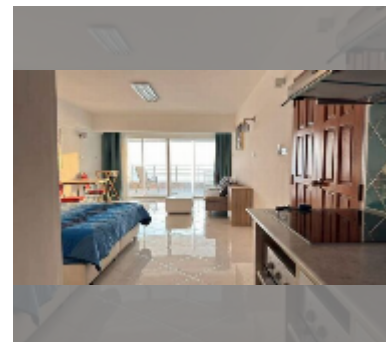

Condo for sale studio 55 m² in Metro Jomtien Condotel, Pattaya

฿ 3,200,000

UNIT PARAMETERS:

UID	FS-243167
quota	foreign quota
type	studio
size	55m²
floor	17
view	sea view
quality	good
equipment: furniture, air conditioner, washing-machine	

PROJECT PARAMETERS:

district	Jomtien
buildings	2
floors	42
built in	1988
maintenance	฿ 16,500/year

FACILITIES:

General information: highrise, meters to beach: 50, minutes to beach: 1, open parking, multy-level parking.

Swimming pool: swimming pool, kids pool.

Chill zone: chill zone, garden.

Health zone: gym.

Other: reception, lobby, CCTV, security, minimart.