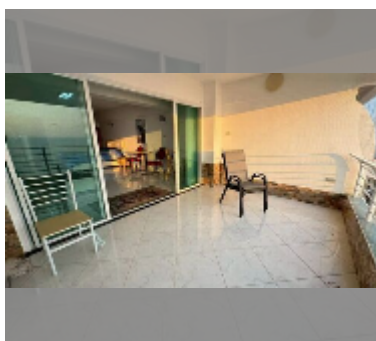

## Condo for sale studio 55 m<sup>2</sup> in Metro Jomtien Condotel, Pattaya

**฿ 3,200,000**

**UNIT PARAMETERS:**

UID	FS-243167
quota	foreign quota
type	studio
size	55m <sup>2</sup>
floor	17
view	sea view
quality	good
equipment: furniture, air conditioner, washing-machine	

Swimming pool: swimming pool, kids pool.

Chill zone: chill zone, garden.

Health zone: gym.

Other: reception, lobby, CCTV, security, minimart.

details