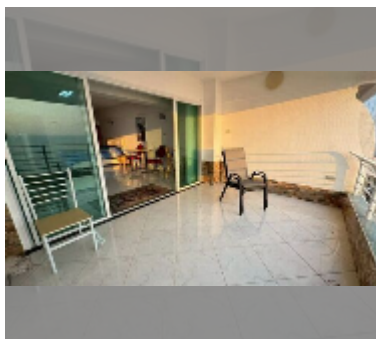

## Condo for sale studio 55 m<sup>2</sup> in Metro Jomtien Condotel, Pattaya

**฿ 3,200,000**

**UNIT PARAMETERS:**

UID	FS-243167
quota	foreign quota
type	studio
size	55m <sup>2</sup>
floor	17
view	sea view
quality	good
equipment: furniture, air conditioner, washing-machine	

Swimming pool: swimming pool, kids pool.

Chill zone: chill zone, garden.

Health zone: gym.

Other: reception, lobby, CCTV, security, minimart.

details