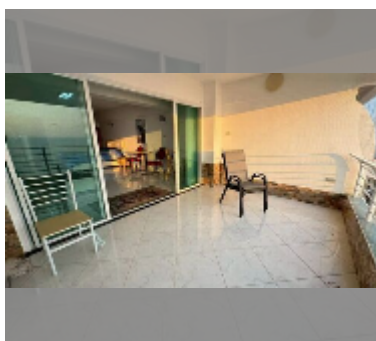

Condo for sale studio 55 m² in Metro Jomtien Condotel, Pattaya

฿ 3,200,000

UNIT PARAMETERS:

UID	FS-243167
quota	foreign quota
type	studio
size	55m ²
floor	17
view	sea view
quality	good
equipment: furniture, air conditioner, washing-machine	

Swimming pool: swimming pool, kids pool.

Chill zone: chill zone, garden.

Health zone: gym.

Other: reception, lobby, CCTV, security, minimart.

details