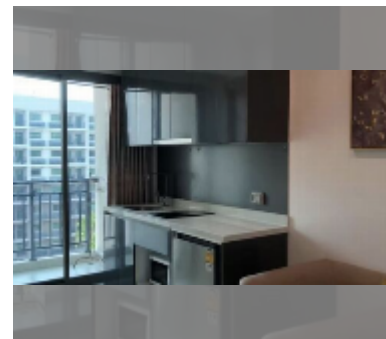

Condo for sale 1 bedroom 26 m² in Arcadia Beach Continental, Pattaya

฿ 1,690,000

UNIT PARAMETERS:

UID	FS-243166
quota	thai quota
type	1 bedroom
size	26m ²
floor	6
view	pool view

PROJECT PARAMETERS:

district	Thappraya
buildings	5
floors	8
built in	2018
maintenance	฿ 10,920/year

Health zone: gym, sauna.

Other: reception, lobby, clubhouse, games room, CCTV, security.

[details](#)