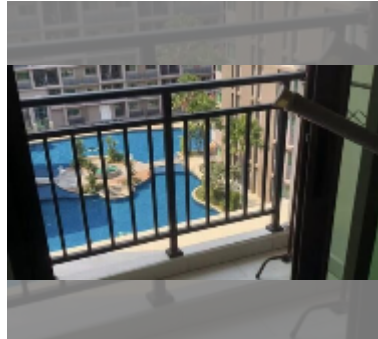

Condo for sale 1 bedroom 26 m² in Arcadia Beach Continental, Pattaya

฿ 1,690,000

UNIT PARAMETERS:

UID	FS-243166
quota	thai quota
type	1 bedroom
size	26m ²
floor	6
view	pool view

PROJECT PARAMETERS:

district	Thappraya
buildings	5
floors	8
built in	2018
maintenance	฿ 10,920/year

FACILITIES:

General information: resort, meters to beach: 500, minutes to beach: 10, underground parking.

Swimming pool: swimming pool, kids pool, water slides, waterfall, pool bar .

Chill zone: chill zone.

Health zone: gym, sauna.

Other: reception, lobby, clubhouse, games room, CCTV, security.

[details](#)