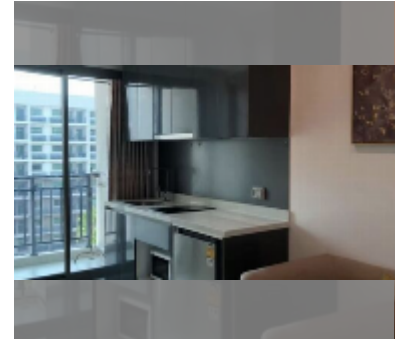

Condo for sale 1 bedroom 26 m² in Arcadia Beach Continental, Pattaya

฿ 1,690,000

UNIT PARAMETERS:

UID	FS-243166
quota	thai quota
type	1 bedroom
size	26m ²
floor	6
view	pool view

PROJECT PARAMETERS:

district	Thappraya
buildings	5
floors	8
built in	2018
maintenance	฿ 10,920/year

Health zone: gym, sauna.

Other: reception, lobby, clubhouse, games room, CCTV, security.

[details](#)