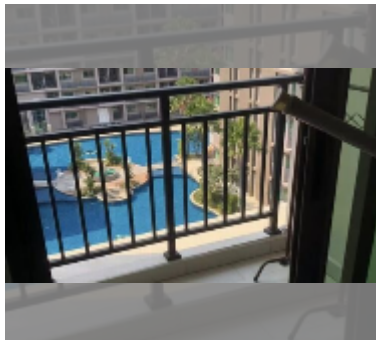

Condo for sale 1 bedroom 26 m² in Arcadia Beach Continental, Pattaya

฿ 1,690,000

UNIT PARAMETERS:

UID	FS-243166
quota	thai quota
type	1 bedroom
size	26m ²
floor	6
view	pool view

PROJECT PARAMETERS:

district	Thappraya
buildings	5
floors	8
built in	2018
maintenance	฿ 10,920/year

FACILITIES:

General information: resort, meters to beach: 500, minutes to beach: 10, underground parking.

Swimming pool: swimming pool, kids pool, water slides, waterfall, pool bar .

Chill zone: chill zone.

Health zone: gym, sauna.

Other: reception, lobby, clubhouse, games room, CCTV, security.

[details](#)