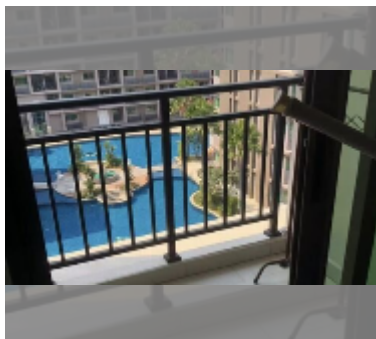

Condo for sale 1 bedroom 26 m² in Arcadia Beach Continental, Pattaya

฿ 1,690,000

UNIT PARAMETERS:

UID	FS-243166
quota	thai quota
type	1 bedroom
size	26m ²
floor	6
view	pool view

PROJECT PARAMETERS:

district	Thappraya
buildings	5
floors	8
built in	2018
maintenance	฿ 10,920/year

FACILITIES:

General information: resort, meters to beach: 500, minutes to beach: 10, underground parking.

Swimming pool: swimming pool, kids pool, water slides, waterfall, pool bar .

Chill zone: chill zone.

Health zone: gym, sauna.

Other: reception, lobby, clubhouse, games room, CCTV, security.

[details](#)