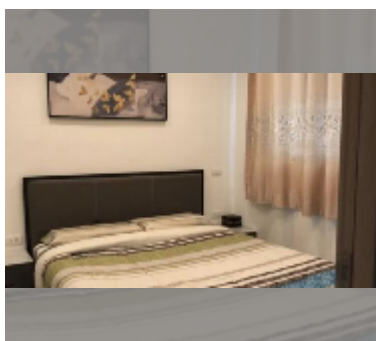

Condo for sale 1 bedroom 26 m² in Arcadia Beach Continental, Pattaya

฿ 1,690,000

UNIT PARAMETERS:

UID	FS-243166
quota	thai quota
type	1 bedroom
size	26m²
floor	6
view	pool view

PROJECT PARAMETERS:

district	Thappraya
buildings	5
floors	8
built in	2018
maintenance	฿ 10,920/year

FACILITIES:

General information: resort, meters to beach: 500, minutes to beach: 10, underground parking.

Swimming pool: swimming pool, kids pool, water slides, waterfall, pool bar .

Chill zone: chill zone.

Health zone: gym, sauna.

Other: reception, lobby, clubhouse, games room, CCTV, security.