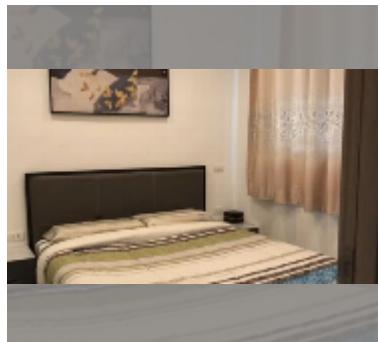

Condo for sale 1 bedroom 26 m² in Arcadia Beach Continental, Pattaya

฿ 1,690,000

UNIT PARAMETERS:

UID	FS-243166
quota	thai quota
type	1 bedroom
size	26m²
floor	6
view	pool view

PROJECT PARAMETERS:

district	Thappraya
buildings	5
floors	8
built in	2018
maintenance	฿ 10,920/year

FACILITIES:

General information: resort, meters to beach: 500, minutes to beach: 10, underground parking.

Swimming pool: swimming pool, kids pool, water slides, waterfall, pool bar .

Chill zone: chill zone.

Health zone: gym, sauna.

Other: reception, lobby, clubhouse, games room, CCTV, security.