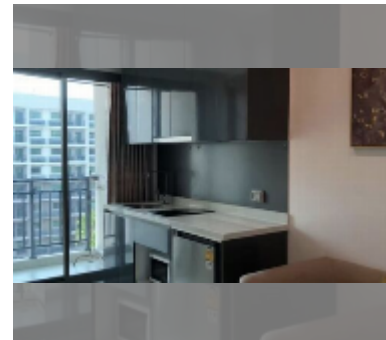

Condo for sale 1 bedroom 26 m² in Arcadia Beach Continental, Pattaya

฿ 1,690,000

UNIT PARAMETERS:

UID	FS-243166
quota	thai quota
type	1 bedroom
size	26m ²
floor	6
view	pool view

PROJECT PARAMETERS:

district	Thappraya
buildings	5
floors	8
built in	2018
maintenance	฿ 10,920/year

Health zone: gym, sauna.

Other: reception, lobby, clubhouse, games room, CCTV, security.

[details](#)