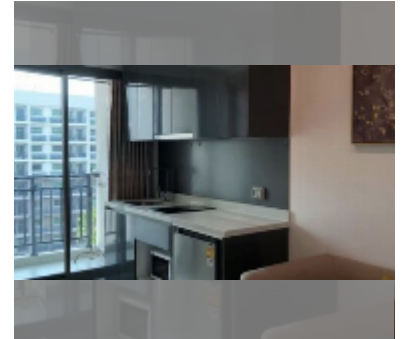

Condo for sale 1 bedroom 26 m² in Arcadia Beach Continental, Pattaya

฿ 1,690,000

UNIT PARAMETERS:

UID	FS-243166
quota	thai quota
type	1 bedroom
size	26m ²
floor	6
view	pool view

PROJECT PARAMETERS:

district	Thappraya
buildings	5
floors	8
built in	2018
maintenance	฿ 10,920/year

Health zone: gym, sauna.

Other: reception, lobby, clubhouse, games room, CCTV, security.

[details](#)