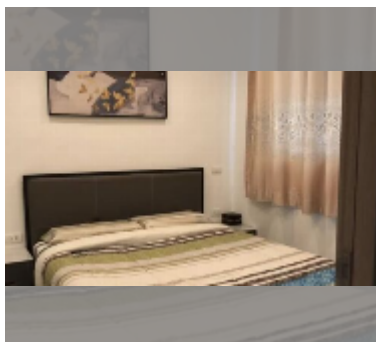

Condo for sale 1 bedroom 26 m² in Arcadia Beach Continental, Pattaya

฿ 1,690,000

UNIT PARAMETERS:

UID	FS-243166
quota	thai quota
type	1 bedroom
size	26m²
floor	6
view	pool view

PROJECT PARAMETERS:

district	Thappraya
buildings	5
floors	8
built in	2018
maintenance	฿ 10,920/year

FACILITIES:

General information: resort, meters to beach: 500, minutes to beach: 10, underground parking.

Swimming pool: swimming pool, kids pool, water slides, waterfall, pool bar .

Chill zone: chill zone.

Health zone: gym, sauna.

Other: reception, lobby, clubhouse, games room, CCTV, security.