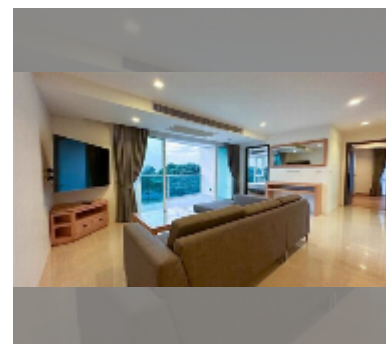

Condo for sale 2 bedroom 113 m² in The Elegance, Pattaya

฿ 6,900,000

UNIT PARAMETERS:

| | |
|---|-------------------|
| UID | FS-243165 |
| quota | thai quota |
| type | 2 bedroom |
| size | 113m ² |
| floor | 3 |
| view | sea view |
| quality | good |
| equipment: furniture, air conditioner, refrigerator | |

Swimming pool: swimming pool, infinity view.

Health zone: gym.

Other: CCTV, security, golf.

[details](#)