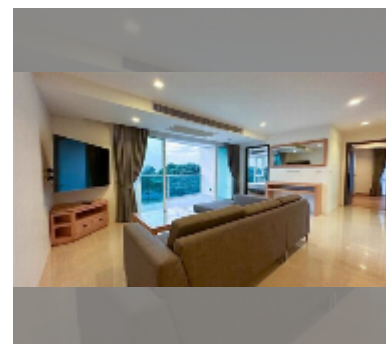

Condo for sale 2 bedroom 113 m² in The Elegance, Pattaya

฿ 6,900,000

UNIT PARAMETERS:

UID	FS-243165
quota	thai quota
type	2 bedroom
size	113m²
floor	3
view	sea view
quality	good
equipment: furniture, air conditioner, refrigerator	

PROJECT PARAMETERS:

district	Pratumnak
buildings	1
floors	7
built in	2013

FACILITIES:

General information: lowrise, minutes to beach: 5, covered parking.

Swimming pool: swimming pool, infinity view.

Health zone: gym.

Other: CCTV, security, golf.