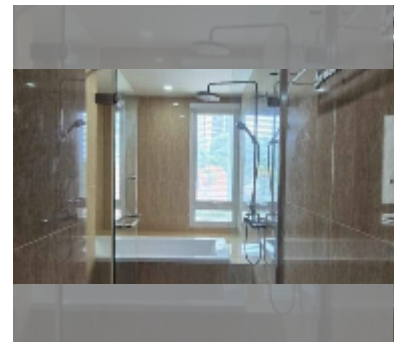

Condo for sale 2 bedroom 113 m² in The Elegance, Pattaya

฿ 6,900,000

UNIT PARAMETERS:

UID	FS-243165
quota	thai quota
type	2 bedroom
size	113m²
floor	3
view	sea view
quality	good
equipment: furniture, air conditioner, refrigerator	

PROJECT PARAMETERS:

district	Pratumnak
buildings	1
floors	7
built in	2013

FACILITIES:

General information: lowrise, minutes to beach: 5, covered parking.

Swimming pool: swimming pool, infinity view.

Health zone: gym.

Other: CCTV, security, golf.