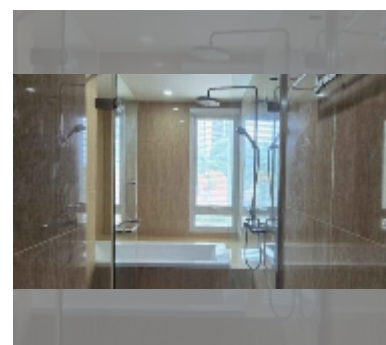

Condo for sale 2 bedroom 113 m² in The Elegance, Pattaya

฿ 6,900,000

UNIT PARAMETERS:

| | |
|---|-------------------|
| UID | FS-243165 |
| quota | thai quota |
| type | 2 bedroom |
| size | 113m ² |
| floor | 3 |
| view | sea view |
| quality | good |
| equipment: furniture, air conditioner, refrigerator | |

Swimming pool: swimming pool, infinity view.

Health zone: gym.

Other: CCTV, security, golf.

[details](#)