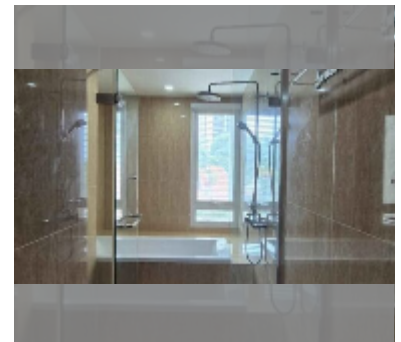

Condo for sale 2 bedroom 113 m² in The Elegance, Pattaya

฿ 6,900,000

UNIT PARAMETERS:

UID	FS-243165
quota	thai quota
type	2 bedroom
size	113m²
floor	3
view	sea view
quality	good
equipment: furniture, air conditioner, refrigerator	

PROJECT PARAMETERS:

district	Pratumnak
buildings	1
floors	7
built in	2013

FACILITIES:

General information: lowrise, minutes to beach: 5, covered parking.

Swimming pool: swimming pool, infinity view.

Health zone: gym.

Other: CCTV, security, golf.