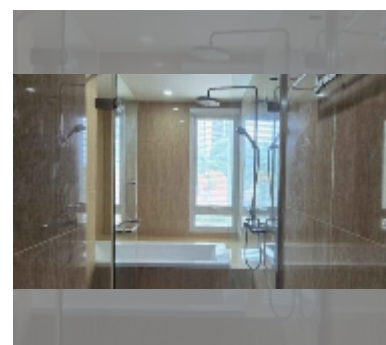

Condo for sale 2 bedroom 113 m² in The Elegance, Pattaya

฿ 6,900,000

UNIT PARAMETERS:

UID	FS-243165
quota	thai quota
type	2 bedroom
size	113m²
floor	3
view	sea view
quality	good
equipment: furniture, air conditioner, refrigerator	

PROJECT PARAMETERS:

district	Pratumnak
buildings	1
floors	7
built in	2013

FACILITIES:

General information: lowrise, minutes to beach: 5, covered parking.

Swimming pool: swimming pool, infinity view.

Health zone: gym.

Other: CCTV, security, golf.