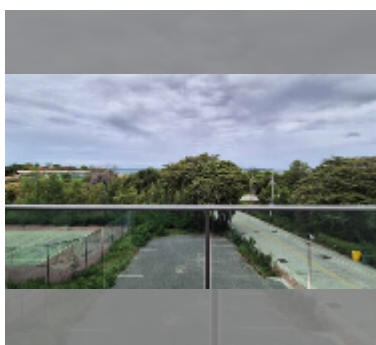

Condo for sale 2 bedroom 113 m² in The Elegance, Pattaya

฿ 6,900,000

UNIT PARAMETERS:

UID	FS-243165
quota	thai quota
type	2 bedroom
size	113m²
floor	3
view	sea view
quality	good
equipment: furniture, air conditioner, refrigerator	

PROJECT PARAMETERS:

district	Pratumnak
buildings	1
floors	7
built in	2013

FACILITIES:

General information: lowrise, minutes to beach: 5, covered parking.

Swimming pool: swimming pool, infinity view.

Health zone: gym.

Other: CCTV, security, golf.