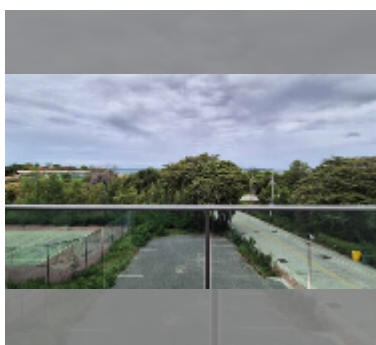

Condo for sale 2 bedroom 113 m² in The Elegance, Pattaya

฿ 6,900,000

UNIT PARAMETERS:

| | |
|---|-------------------|
| UID | FS-243165 |
| quota | thai quota |
| type | 2 bedroom |
| size | 113m ² |
| floor | 3 |
| view | sea view |
| quality | good |
| equipment: furniture, air conditioner, refrigerator | |

Swimming pool: swimming pool, infinity view.

Health zone: gym.

Other: CCTV, security, golf.

[details](#)