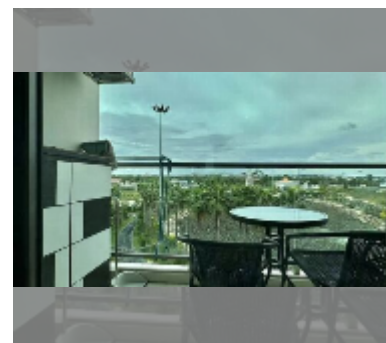

Condo for sale studio 22 m² in Laguna Beach Resort 3 - The Maldives, Pattaya

฿ 1,390,000

UNIT PARAMETERS:

UID	FS-243161
quota	foreign quota
type	studio
size	22m ²
floor	5
view	city view

PROJECT PARAMETERS:

district	Jomtien
buildings	7
floors	8
built in	2017
maintenance	฿ 10,560/year

FACILITIES:

General information: resort, underground parking, open parking.

Swimming pool: swimming pool, kids pool, rooftop pool, water slides, waterfall, jacuzzi, pool bar , sunbathing area, artificial beach.

Chill zone: chill zone, garden, rooftop chillout.

Health zone: gym, sauna, hamam, massage.

Other: reception, lobby, clubhouse, games room, kids playgarden, CCTV, security, minimart, laundry.

[details](#)