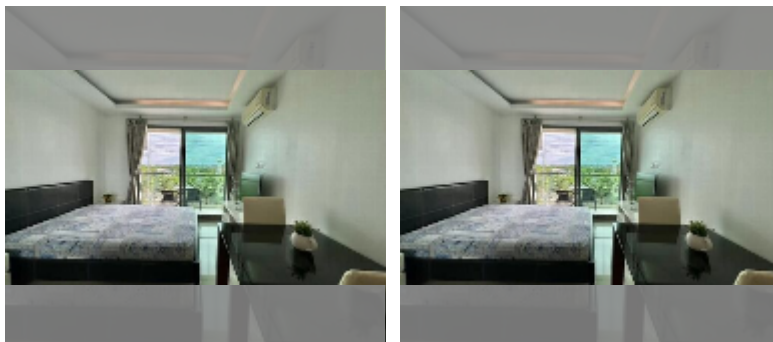

Condo for sale studio 22 m² in Laguna Beach Resort 3 - The Maldives, Pattaya

฿ 1,390,000

UNIT PARAMETERS:

UID	FS-243161
quota	foreign quota
type	studio
size	22m²
floor	5
view	city view

PROJECT PARAMETERS:

district	Jomtien
buildings	7
floors	8
built in	2017
maintenance	฿ 10,560/year

FACILITIES:

General information: resort, underground parking, open parking.

Swimming pool: swimming pool, kids pool, rooftop pool, water slides, waterfall, jacuzzi, pool bar , sunbathing area, artificial beach.

Chill zone: chill zone, garden, rooftop chillout.

Health zone: gym, sauna, hamam, massage.

Other: reception, lobby, clubhouse, games room, kids playgarden, CCTV, security, minimart, laundry.