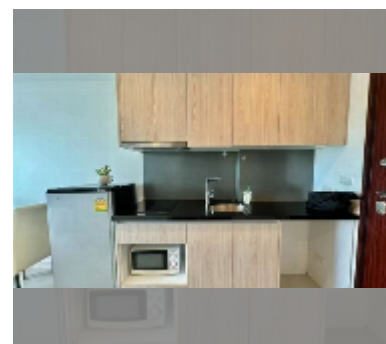

Condo for sale studio 22 m² in Laguna Beach Resort 3 - The Maldives, Pattaya

฿ 1,390,000

UNIT PARAMETERS:

UID	FS-243161
quota	foreign quota
type	studio
size	22m²
floor	5
view	city view

PROJECT PARAMETERS:

district	Jomtien
buildings	7
floors	8
built in	2017
maintenance	฿ 10,560/year

FACILITIES:

General information: resort, underground parking, open parking.

Swimming pool: swimming pool, kids pool, rooftop pool, water slides, waterfall, jacuzzi, pool bar , sunbathing area, artificial beach.

Chill zone: chill zone, garden, rooftop chillout.

Health zone: gym, sauna, hamam, massage.

Other: reception, lobby, clubhouse, games room, kids playgarden, CCTV, security, minimart, laundry.