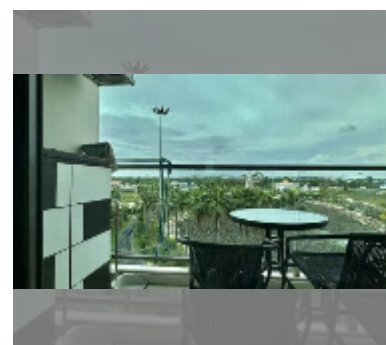

Condo for sale studio 22 m² in Laguna Beach Resort 3 - The Maldives, Pattaya

฿ 1,390,000

UNIT PARAMETERS:

UID	FS-243161
quota	foreign quota
type	studio
size	22m ²
floor	5
view	city view

PROJECT PARAMETERS:

district	Jomtien
buildings	7
floors	8
built in	2017
maintenance	฿ 10,560/year

FACILITIES:

General information: resort, underground parking, open parking.

Swimming pool: swimming pool, kids pool, rooftop pool, water slides, waterfall, jacuzzi, pool bar , sunbathing area, artificial beach.

Chill zone: chill zone, garden, rooftop chillout.

Health zone: gym, sauna, hamam, massage.

Other: reception, lobby, clubhouse, games room, kids playgarden, CCTV, security, minimart, laundry.

[details](#)