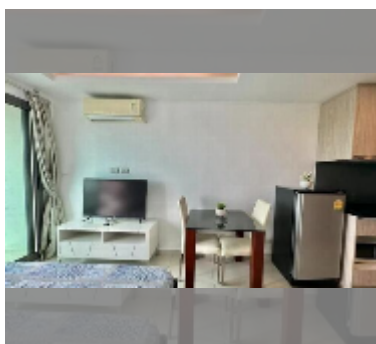

Condo for sale studio 22 m² in Laguna Beach Resort 3 - The Maldives, Pattaya

฿ 1,390,000

UNIT PARAMETERS:

UID	FS-243161
quota	foreign quota
type	studio
size	22m²
floor	5
view	city view

PROJECT PARAMETERS:

district	Jomtien
buildings	7
floors	8
built in	2017
maintenance	฿ 10,560/year

FACILITIES:

General information: resort, underground parking, open parking.

Swimming pool: swimming pool, kids pool, rooftop pool, water slides, waterfall, jacuzzi, pool bar , sunbathing area, artificial beach.

Chill zone: chill zone, garden, rooftop chillout.

Health zone: gym, sauna, hamam, massage.

Other: reception, lobby, clubhouse, games room, kids playgarden, CCTV, security, minimart, laundry.