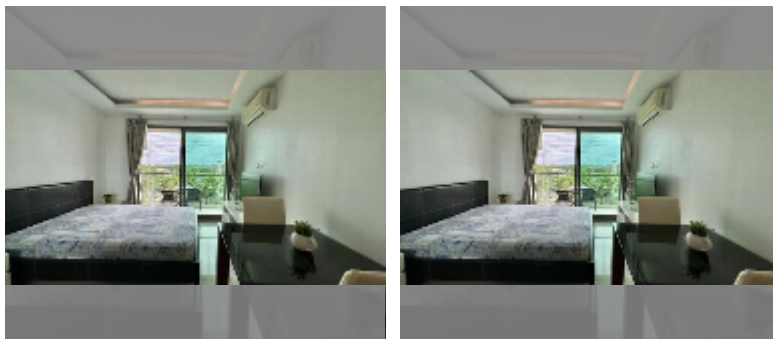

Condo for sale studio 22 m² in Laguna Beach Resort 3 - The Maldives, Pattaya

฿ 1,390,000

UNIT PARAMETERS:

UID	FS-243161
quota	foreign quota
type	studio
size	22m²
floor	5
view	city view

PROJECT PARAMETERS:

district	Jomtien
buildings	7
floors	8
built in	2017
maintenance	฿ 10,560/year

FACILITIES:

General information: resort, underground parking, open parking.

Swimming pool: swimming pool, kids pool, rooftop pool, water slides, waterfall, jacuzzi, pool bar , sunbathing area, artificial beach.

Chill zone: chill zone, garden, rooftop chillout.

Health zone: gym, sauna, hamam, massage.

Other: reception, lobby, clubhouse, games room, kids playgarden, CCTV, security, minimart, laundry.