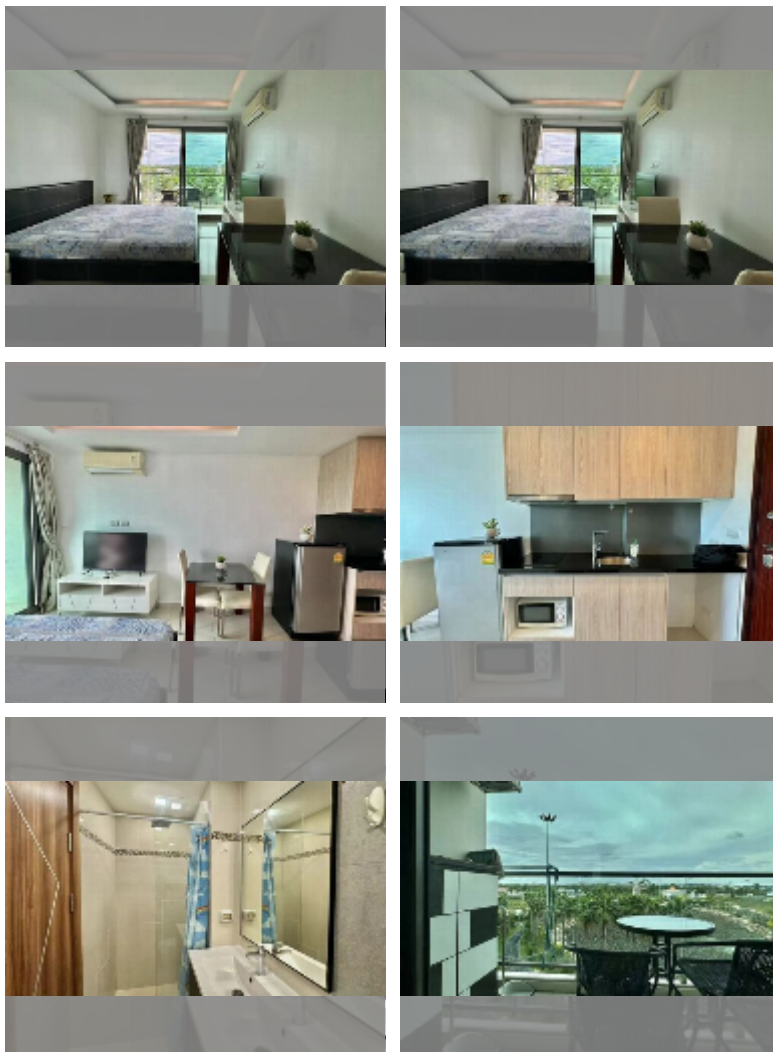

Condo for sale studio 22 m² in Laguna Beach Resort 3 - The Maldives, Pattaya

฿ 1,390,000

UNIT PARAMETERS:

UID	FS-243161
quota	foreign quota
type	studio
size	22m²
floor	5
view	city view

PROJECT PARAMETERS:

district	Jomtien
buildings	7
floors	8
built in	2017
maintenance	฿ 10,560/year

FACILITIES:

General information: resort, underground parking, open parking.

Swimming pool: swimming pool, kids pool, rooftop pool, water slides, waterfall, jacuzzi, pool bar , sunbathing area, artificial beach.

Chill zone: chill zone, garden, rooftop chillout.

Health zone: gym, sauna, hamam, massage.

Other: reception, lobby, clubhouse, games room, kids playgarden, CCTV, security, minimart, laundry.