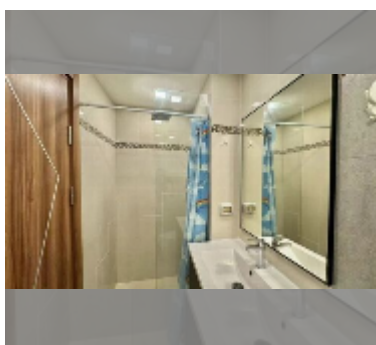

Condo for sale studio 22 m² in Laguna Beach Resort 3 - The Maldives, Pattaya

฿ 1,390,000

UNIT PARAMETERS:

UID	FS-243161
quota	foreign quota
type	studio
size	22m²
floor	5
view	city view

PROJECT PARAMETERS:

district	Jomtien
buildings	7
floors	8
built in	2017
maintenance	฿ 10,560/year

FACILITIES:

General information: resort, underground parking, open parking.

Swimming pool: swimming pool, kids pool, rooftop pool, water slides, waterfall, jacuzzi, pool bar , sunbathing area, artificial beach.

Chill zone: chill zone, garden, rooftop chillout.

Health zone: gym, sauna, hamam, massage.

Other: reception, lobby, clubhouse, games room, kids playgarden, CCTV, security, minimart, laundry.