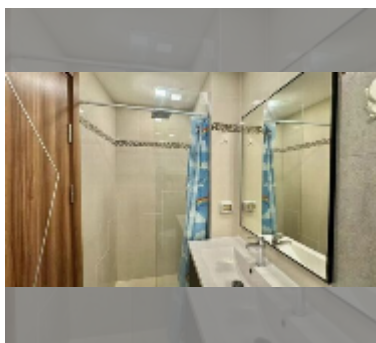

Condo for sale studio 22 m² in Laguna Beach Resort 3 - The Maldives, Pattaya

฿ 1,390,000

UNIT PARAMETERS:

UID	FS-243161
quota	foreign quota
type	studio
size	22m²
floor	5
view	city view

PROJECT PARAMETERS:

district	Jomtien
buildings	7
floors	8
built in	2017
maintenance	฿ 10,560/year

FACILITIES:

General information: resort, underground parking, open parking.

Swimming pool: swimming pool, kids pool, rooftop pool, water slides, waterfall, jacuzzi, pool bar , sunbathing area, artificial beach.

Chill zone: chill zone, garden, rooftop chillout.

Health zone: gym, sauna, hamam, massage.

Other: reception, lobby, clubhouse, games room, kids playgarden, CCTV, security, minimart, laundry.