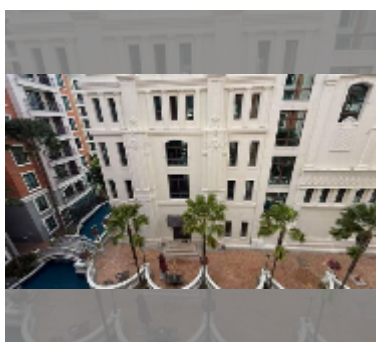

Condo for sale 1 bedroom 35 m² in Espana Condo Resort Pattaya, Pattaya

฿ 2,200,000

UNIT PARAMETERS:

UID	FS-243158
quota	foreign quota
type	1 bedroom
size	35m²
floor	5
view	pool view
quality	good
equipment: furniture, air conditioner, television	

PROJECT PARAMETERS:

district	Jomtien
buildings	7
floors	8
built in	2018
maintenance	฿ 18,900/year

FACILITIES:

General information: resort, underground parking, open parking, covered parking.

Swimming pool: swimming pool, kids pool.

Chill zone: chill zone.

Health zone: gym, sauna.

Other: lobby, kids playgarden, CCTV, security, minimart.