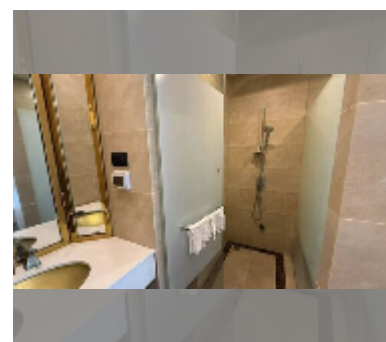

Condo for sale 1 bedroom 35 m² in Espana Condo Resort Pattaya, Pattaya

฿ 2,200,000

UNIT PARAMETERS:

UID	FS-243158
quota	foreign quota
type	1 bedroom
size	35m²
floor	5
view	pool view
quality	good
equipment: furniture, air conditioner, television	

PROJECT PARAMETERS:

district	Jomtien
buildings	7
floors	8
built in	2018
maintenance	฿ 18,900/year

FACILITIES:

General information: resort, underground parking, open parking, covered parking.

Swimming pool: swimming pool, kids pool.

Chill zone: chill zone.

Health zone: gym, sauna.

Other: lobby, kids playgarden, CCTV, security, minimart.