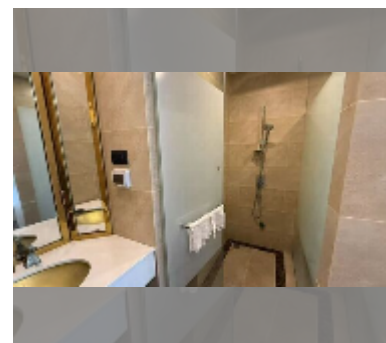

Condo for sale 1 bedroom 35 m² in Espana Condo Resort Pattaya, Pattaya

฿ 2,200,000

UNIT PARAMETERS:

UID	FS-243158
quota	foreign quota
type	1 bedroom
size	35m²
floor	5
view	pool view
quality	good
equipment: furniture, air conditioner, television	

PROJECT PARAMETERS:

district	Jomtien
buildings	7
floors	8
built in	2018
maintenance	฿ 18,900/year

FACILITIES:

General information: resort, underground parking, open parking, covered parking.

Swimming pool: swimming pool, kids pool.

Chill zone: chill zone.

Health zone: gym, sauna.

Other: lobby, kids playgarden, CCTV, security, minimart.