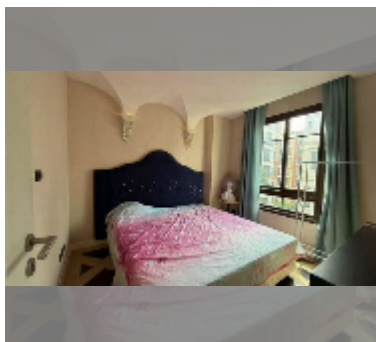

Condo for sale 1 bedroom 35 m² in Espana Condo Resort Pattaya, Pattaya

฿ 2,200,000

UNIT PARAMETERS:

UID	FS-243158
quota	foreign quota
type	1 bedroom
size	35m²
floor	5
view	pool view
quality	good
equipment: furniture, air conditioner, television	

PROJECT PARAMETERS:

district	Jomtien
buildings	7
floors	8
built in	2018
maintenance	฿ 18,900/year

FACILITIES:

General information: resort, underground parking, open parking, covered parking.

Swimming pool: swimming pool, kids pool.

Chill zone: chill zone.

Health zone: gym, sauna.

Other: lobby, kids playgarden, CCTV, security, minimart.