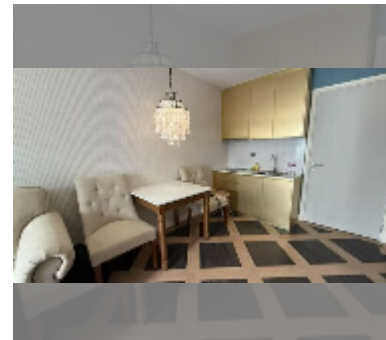

Condo for sale 1 bedroom 35 m² in Espana Condo Resort Pattaya, Pattaya

฿ 2,200,000

UNIT PARAMETERS:

UID	FS-243158
quota	foreign quota
type	1 bedroom
size	35m²
floor	5
view	pool view
quality	good
equipment: furniture, air conditioner, television	

PROJECT PARAMETERS:

district	Jomtien
buildings	7
floors	8
built in	2018
maintenance	฿ 18,900/year

FACILITIES:

General information: resort, underground parking, open parking, covered parking.

Swimming pool: swimming pool, kids pool.

Chill zone: chill zone.

Health zone: gym, sauna.

Other: lobby, kids playgarden, CCTV, security, minimart.