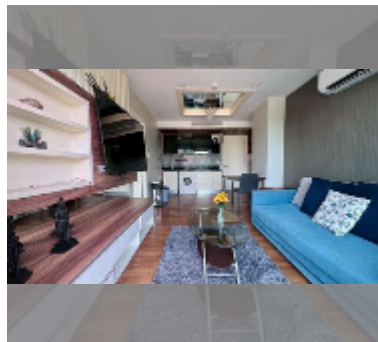

Condo for sale 2 bedroom 62 m² in Dusit Grand Park, Pattaya

฿ 3,790,000

UNIT PARAMETERS:

UID	FS-243157
quota	foreign quota
type	2 bedroom
size	62m²
floor	4
view	city view
quality	good
equipment: furniture, air conditioner, television, washing-machine, refrigerator	

PROJECT PARAMETERS:

district	Jomtien
buildings	6
floors	8
built in	2015
maintenance	B 26,040/year

FACILITIES:

General information: resort, meters to beach: 500, minutes to beach: 10, underground parking, open parking.
Swimming pool: swimming pool, kids pool, water slides, waterfall, jacuzzi.
Chill zone: chill zone, garden.
Health zone: gym, sauna.
Other: lobby, clubhouse, CCTV, security, room service.