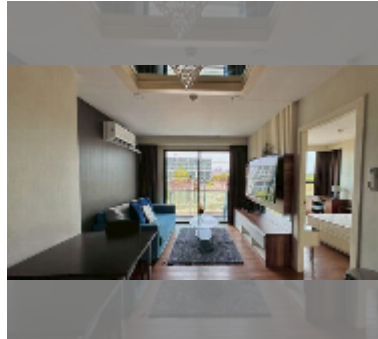

## Condo for sale 2 bedroom 62 m<sup>2</sup> in Dusit Grand Park, Pattaya

**฿ 3,790,000**

**UNIT PARAMETERS:**

UID	FS-243157
quota	foreign quota
type	2 bedroom
size	62m <sup>2</sup>
floor	4
view	city view
quality	good
equipment: furniture, air conditioner, television, washing-machine, refrigerator	

**PROJECT PARAMETERS:**

district	Jomtien
buildings	6
floors	8
built in	2015
maintenance	B 26,040/year

**FACILITIES:**

**General information:** resort, meters to beach: 500, minutes to beach: 10, underground parking, open parking.  
**Swimming pool:** swimming pool, kids pool, water slides, waterfall, jacuzzi.  
**Chill zone:** chill zone, garden.  
**Health zone:** gym, sauna.  
**Other:** lobby, clubhouse, CCTV, security, room service.