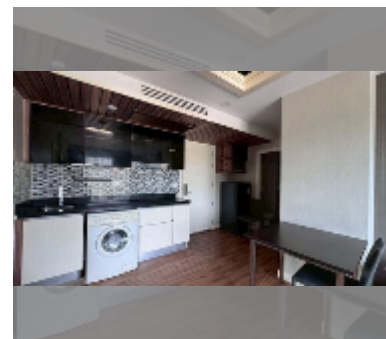

Condo for sale 2 bedroom 62 m² in Dusit Grand Park, Pattaya

฿ 3,790,000

UNIT PARAMETERS:

UID	FS-243157
quota	foreign quota
type	2 bedroom
size	62m²
floor	4
view	city view
quality	good
equipment: furniture, air conditioner, television, washing-machine, refrigerator	

PROJECT PARAMETERS:

district	Jomtien
buildings	6
floors	8
built in	2015
maintenance	B 26,040/year

FACILITIES:

General information: resort, meters to beach: 500, minutes to beach: 10, underground parking, open parking.

Swimming pool: swimming pool, kids pool, water slides, waterfall, jacuzzi.

Chill zone: chill zone, garden.

Health zone: gym, sauna.

Other: lobby, clubhouse, CCTV, security, room service.