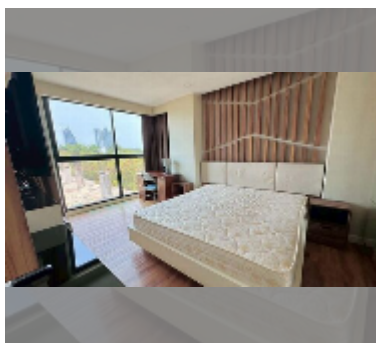

Condo for sale 2 bedroom 62 m² in Dusit Grand Park, Pattaya

฿ 3,790,000

UNIT PARAMETERS:

UID	FS-243157
quota	foreign quota
type	2 bedroom
size	62m²
floor	4
view	city view
quality	good
equipment: furniture, air conditioner, television, washing-machine, refrigerator	

PROJECT PARAMETERS:

district	Jomtien
buildings	6
floors	8
built in	2015
maintenance	B 26,040/year

FACILITIES:

General information: resort, meters to beach: 500, minutes to beach: 10, underground parking, open parking.

Swimming pool: swimming pool, kids pool, water slides, waterfall, jacuzzi.

Chill zone: chill zone, garden.

Health zone: gym, sauna.

Other: lobby, clubhouse, CCTV, security, room service.