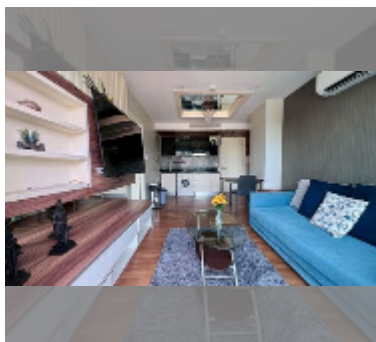

Condo for sale 2 bedroom 62 m² in Dusit Grand Park, Pattaya

฿ 3,790,000

UNIT PARAMETERS:

UID	FS-243157
quota	foreign quota
type	2 bedroom
size	62m ²
floor	4
view	city view
quality	good
equipment: furniture, air conditioner, television, washing-machine, refrigerator	

Swimming pool: swimming pool, kids pool, water slides, waterfall, jacuzzi.

Chill zone: chill zone, garden.

Health zone: gym, sauna.

Other: lobby, clubhouse, CCTV, security, room service.

[details](#)