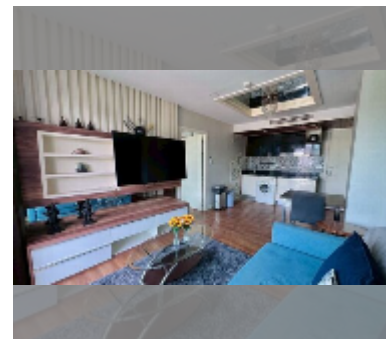

Condo for sale 2 bedroom 62 m² in Dusit Grand Park, Pattaya

฿ 3,790,000

UNIT PARAMETERS:

UID	FS-243157
quota	foreign quota
type	2 bedroom
size	62m ²
floor	4
view	city view
quality	good
equipment: furniture, air conditioner, television, washing-machine, refrigerator	

Swimming pool: swimming pool, kids pool, water slides, waterfall, jacuzzi.

Chill zone: chill zone, garden.

Health zone: gym, sauna.

Other: lobby, clubhouse, CCTV, security, room service.

[details](#)