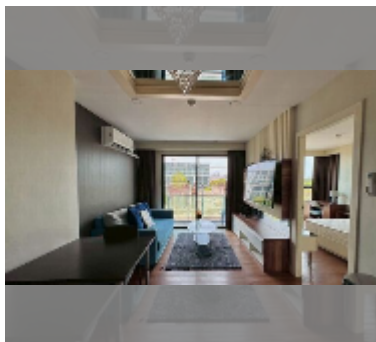

Condo for sale 2 bedroom 62 m² in Dusit Grand Park, Pattaya

฿ 3,790,000

UNIT PARAMETERS:

UID	FS-243157
quota	foreign quota
type	2 bedroom
size	62m ²
floor	4
view	city view
quality	good
equipment: furniture, air conditioner, television, washing-machine, refrigerator	

Swimming pool: swimming pool, kids pool, water slides, waterfall, jacuzzi.

Chill zone: chill zone, garden.

Health zone: gym, sauna.

Other: lobby, clubhouse, CCTV, security, room service.

[details](#)