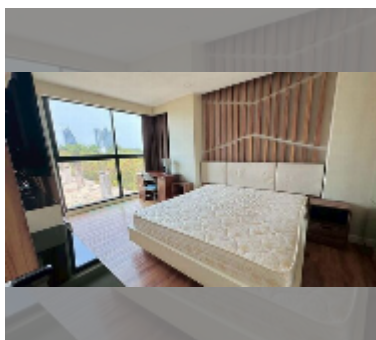

Condo for sale 2 bedroom 62 m² in Dusit Grand Park, Pattaya

฿ 3,790,000

UNIT PARAMETERS:

UID	FS-243157
quota	foreign quota
type	2 bedroom
size	62m²
floor	4
view	city view
quality	good
equipment: furniture, air conditioner, television, washing-machine, refrigerator	

PROJECT PARAMETERS:

district	Jomtien
buildings	6
floors	8
built in	2015
maintenance	B 26,040/year

FACILITIES:

General information: resort, meters to beach: 500, minutes to beach: 10, underground parking, open parking.

Swimming pool: swimming pool, kids pool, water slides, waterfall, jacuzzi.

Chill zone: chill zone, garden.

Health zone: gym, sauna.

Other: lobby, clubhouse, CCTV, security, room service.