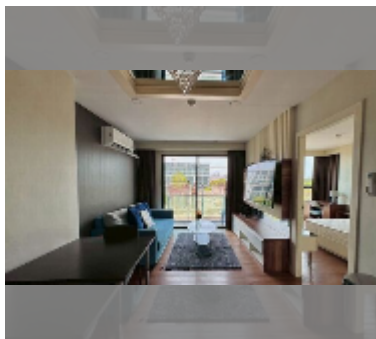

Condo for sale 2 bedroom 62 m² in Dusit Grand Park, Pattaya

฿ 3,790,000

UNIT PARAMETERS:

UID	FS-243157
quota	foreign quota
type	2 bedroom
size	62m ²
floor	4
view	city view
quality	good
equipment: furniture, air conditioner, television, washing-machine, refrigerator	

Swimming pool: swimming pool, kids pool, water slides, waterfall, jacuzzi.

Chill zone: chill zone, garden.

Health zone: gym, sauna.

Other: lobby, clubhouse, CCTV, security, room service.

[details](#)