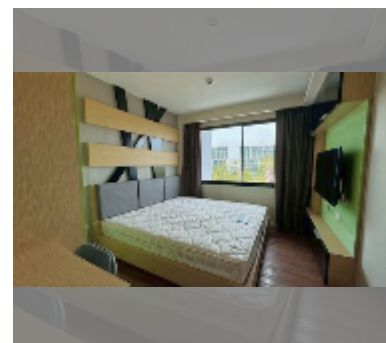

Condo for sale 2 bedroom 62 m² in Dusit Grand Park, Pattaya

฿ 3,790,000

UNIT PARAMETERS:

UID	FS-243157
quota	foreign quota
type	2 bedroom
size	62m²
floor	4
view	city view
quality	good
equipment: furniture, air conditioner, television, washing-machine, refrigerator	

PROJECT PARAMETERS:

district	Jomtien
buildings	6
floors	8
built in	2015
maintenance	B 26,040/year

FACILITIES:

General information: resort, meters to beach: 500, minutes to beach: 10, underground parking, open parking.

Swimming pool: swimming pool, kids pool, water slides, waterfall, jacuzzi.

Chill zone: chill zone, garden.

Health zone: gym, sauna.

Other: lobby, clubhouse, CCTV, security, room service.