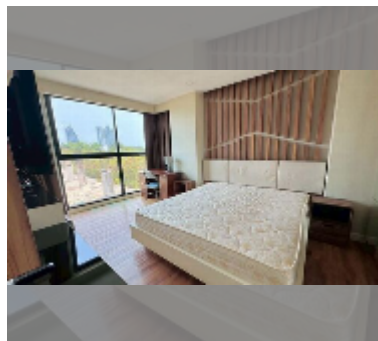

## Condo for sale 2 bedroom 62 m<sup>2</sup> in Dusit Grand Park, Pattaya

**฿ 3,790,000**

**UNIT PARAMETERS:**

UID	FS-243157
quota	foreign quota
type	2 bedroom
size	62m <sup>2</sup>
floor	4
view	city view
quality	good
equipment: furniture, air conditioner, television, washing-machine, refrigerator	

**PROJECT PARAMETERS:**

district	Jomtien
buildings	6
floors	8
built in	2015
maintenance	B 26,040/year

**FACILITIES:**

**General information:** resort, meters to beach: 500, minutes to beach: 10, underground parking, open parking.  
**Swimming pool:** swimming pool, kids pool, water slides, waterfall, jacuzzi.  
**Chill zone:** chill zone, garden.  
**Health zone:** gym, sauna.  
**Other:** lobby, clubhouse, CCTV, security, room service.