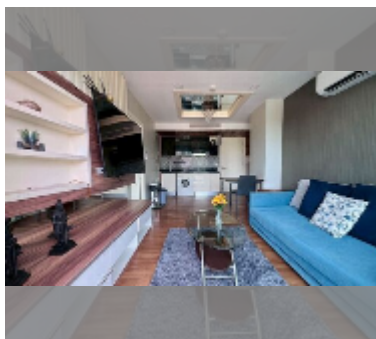

Condo for sale 2 bedroom 62 m² in Dusit Grand Park, Pattaya

฿ 3,790,000

UNIT PARAMETERS:

UID	FS-243157
quota	foreign quota
type	2 bedroom
size	62m ²
floor	4
view	city view
quality	good
equipment: furniture, air conditioner, television, washing-machine, refrigerator	

Swimming pool: swimming pool, kids pool, water slides, waterfall, jacuzzi.

Chill zone: chill zone, garden.

Health zone: gym, sauna.

Other: lobby, clubhouse, CCTV, security, room service.

[details](#)