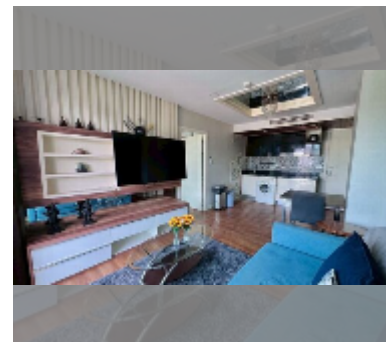

Condo for sale 2 bedroom 62 m² in Dusit Grand Park, Pattaya

฿ 3,790,000

UNIT PARAMETERS:

UID	FS-243157
quota	foreign quota
type	2 bedroom
size	62m ²
floor	4
view	city view
quality	good
equipment: furniture, air conditioner, television, washing-machine, refrigerator	

Swimming pool: swimming pool, kids pool, water slides, waterfall, jacuzzi.

Chill zone: chill zone, garden.

Health zone: gym, sauna.

Other: lobby, clubhouse, CCTV, security, room service.

[details](#)