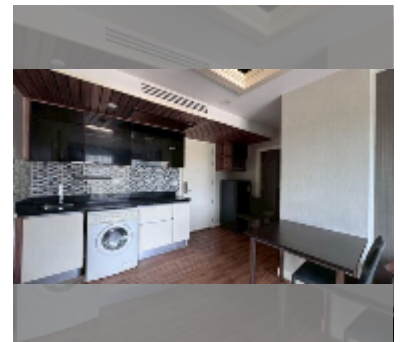

Condo for sale 2 bedroom 62 m² in Dusit Grand Park, Pattaya

฿ 3,790,000

UNIT PARAMETERS:

UID	FS-243157
quota	foreign quota
type	2 bedroom
size	62m²
floor	4
view	city view
quality	good
equipment: furniture, air conditioner, television, washing-machine, refrigerator	

PROJECT PARAMETERS:

district	Jomtien
buildings	6
floors	8
built in	2015
maintenance	B 26,040/year

FACILITIES:

General information: resort, meters to beach: 500, minutes to beach: 10, underground parking, open parking.
Swimming pool: swimming pool, kids pool, water slides, waterfall, jacuzzi.
Chill zone: chill zone, garden.
Health zone: gym, sauna.
Other: lobby, clubhouse, CCTV, security, room service.