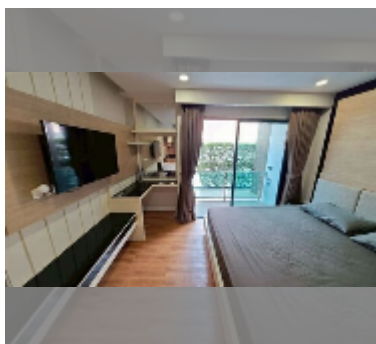

Condo for sale studio 25 m² in Dusit Grand Park, Pattaya

฿ 1,590,000

UNIT PARAMETERS:

UID	FS-243156
quota	foreign quota
type	studio
size	25m ²
floor	1
view	garden view
quality	good
equipment: furniture, air conditioner, television, refrigerator	

PROJECT PARAMETERS:

district	Jomtien
buildings	6
floors	8
built in	2015
maintenance	฿ 10,500/year

FACILITIES:

General information: resort, meters to

beach: 500, minutes to beach: 10,

underground parking, open parking.

Swimming pool: swimming pool, kids pool,

water slides, waterfall, jacuzzi.

Chill zone: chill zone, garden.

Health zone: gym, sauna.

Other: lobby, clubhouse, CCTV, security,

room service.

details