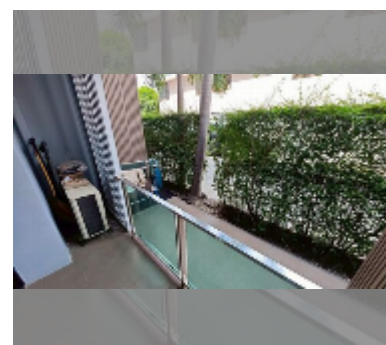

### FACILITIES:

**General information:** resort, meters to

beach: 500, minutes to beach: 10,

underground parking, open parking.

**Swimming pool:** swimming pool, kids pool, water slides, waterfall, jacuzzi.

**Chill zone:** chill zone, garden.

**Health zone:** gym, sauna.

**Other:** lobby, clubhouse, CCTV, security, room service.

[details](#)