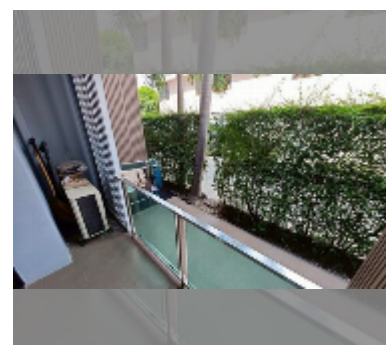

Condo for sale studio 25 m² in Dusit Grand Park, Pattaya

฿ 1,590,000

UNIT PARAMETERS:

UID	FS-243156
quota	foreign quota
type	studio
size	25m ²
floor	1
view	garden view
quality	good
equipment: furniture, air conditioner, television, refrigerator	

Swimming pool: swimming pool, kids pool,

water slides, waterfall, jacuzzi.

Chill zone: chill zone, garden.

Health zone: gym, sauna.

Other: lobby, clubhouse, CCTV, security,

room service.

details