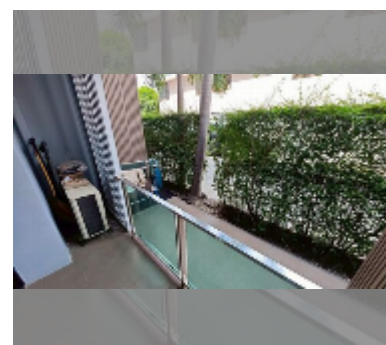

Condo for sale studio 25 m² in Dusit Grand Park, Pattaya

฿ 1,590,000

UNIT PARAMETERS:

UID	FS-243156
quota	foreign quota
type	studio
size	25m²
floor	1
view	garden view
quality	good
equipment: furniture, air conditioner, television, refrigerator	

PROJECT PARAMETERS:

district	Jomtien
buildings	6
floors	8
built in	2015
maintenance	฿ 10,500/year

FACILITIES:

General information: resort, meters to

beach: 500, minutes to beach: 10,

underground parking, open parking.

Swimming pool: swimming pool, kids pool, water slides, waterfall, jacuzzi.

Chill zone: chill zone, garden.

Health zone: gym, sauna.

Other: lobby, clubhouse, CCTV, security, room service.