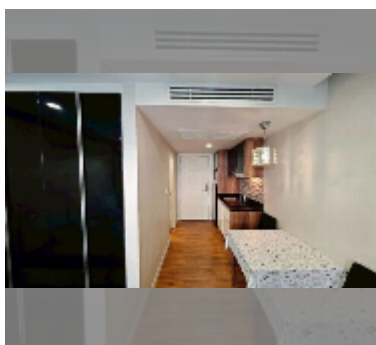

Condo for sale studio 25 m² in Dusit Grand Park, Pattaya

฿ 1,590,000

UNIT PARAMETERS:

UID	FS-243156
quota	foreign quota
type	studio
size	25m²
floor	1
view	garden view
quality	good
equipment: furniture, air conditioner, television, refrigerator	

PROJECT PARAMETERS:

district	Jomtien
buildings	6
floors	8
built in	2015
maintenance	฿ 10,500/year

FACILITIES:

General information: resort, meters to

beach: 500, minutes to beach: 10,

underground parking, open parking.

Swimming pool: swimming pool, kids pool,

water slides, waterfall, jacuzzi.

Chill zone: chill zone, garden.

Health zone: gym, sauna.

Other: lobby, clubhouse, CCTV, security,

room service.