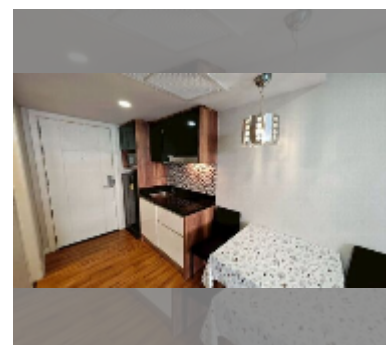

Condo for sale studio 25 m² in Dusit Grand Park, Pattaya

฿ 1,590,000

UNIT PARAMETERS:

UID	FS-243156
quota	foreign quota
type	studio
size	25m²
floor	1
view	garden view
quality	good
equipment: furniture, air conditioner, television, refrigerator	

PROJECT PARAMETERS:

district	Jomtien
buildings	6
floors	8
built in	2015
maintenance	฿ 10,500/year

FACILITIES:

General information: resort, meters to

beach: 500, minutes to beach: 10,

underground parking, open parking.

Swimming pool: swimming pool, kids pool,

water slides, waterfall, jacuzzi.

Chill zone: chill zone, garden.

Health zone: gym, sauna.

Other: lobby, clubhouse, CCTV, security,

room service.