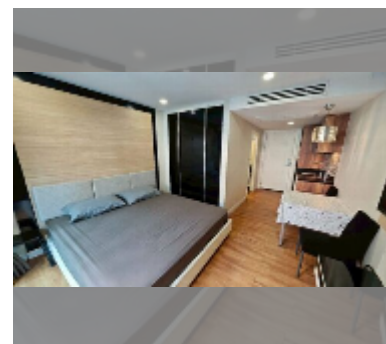

Condo for sale studio 25 m² in Dusit Grand Park, Pattaya

฿ 1,590,000

UNIT PARAMETERS:

UID	FS-243156
quota	foreign quota
type	studio
size	25m²
floor	1
view	garden view
quality	good
equipment: furniture, air conditioner, television, refrigerator	

PROJECT PARAMETERS:

district	Jomtien
buildings	6
floors	8
built in	2015
maintenance	฿ 10,500/year

FACILITIES:

General information: resort, meters to

beach: 500, minutes to beach: 10,

underground parking, open parking.

Swimming pool: swimming pool, kids pool,

water slides, waterfall, jacuzzi.

Chill zone: chill zone, garden.

Health zone: gym, sauna.

Other: lobby, clubhouse, CCTV, security,

room service.