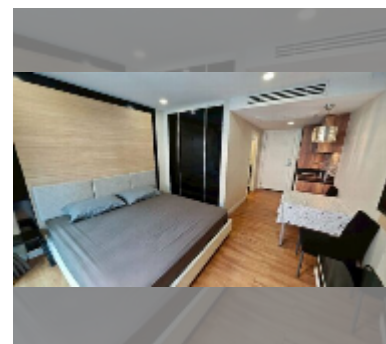

Condo for sale studio 25 m² in Dusit Grand Park, Pattaya

฿ 1,590,000

UNIT PARAMETERS:

UID	FS-243156
quota	foreign quota
type	studio
size	25m²
floor	1
view	garden view
quality	good
equipment: furniture, air conditioner, television, refrigerator	

PROJECT PARAMETERS:

district	Jomtien
buildings	6
floors	8
built in	2015
maintenance	฿ 10,500/year

FACILITIES:

General information: resort, meters to

beach: 500, minutes to beach: 10,

underground parking, open parking.

Swimming pool: swimming pool, kids pool, water slides, waterfall, jacuzzi.

Chill zone: chill zone, garden.

Health zone: gym, sauna.

Other: lobby, clubhouse, CCTV, security, room service.