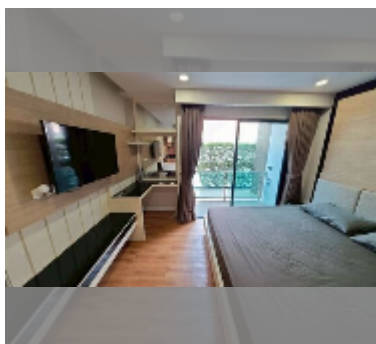

Condo for sale studio 25 m² in Dusit Grand Park, Pattaya

฿ 1,590,000

UNIT PARAMETERS:

UID	FS-243156
quota	foreign quota
type	studio
size	25m²
floor	1
view	garden view
quality	good
equipment: furniture, air conditioner, television, refrigerator	

PROJECT PARAMETERS:

district	Jomtien
buildings	6
floors	8
built in	2015
maintenance	฿ 10,500/year

FACILITIES:

General information: resort, meters to

beach: 500, minutes to beach: 10,

underground parking, open parking.

Swimming pool: swimming pool, kids pool, water slides, waterfall, jacuzzi.

Chill zone: chill zone, garden.

Health zone: gym, sauna.

Other: lobby, clubhouse, CCTV, security, room service.