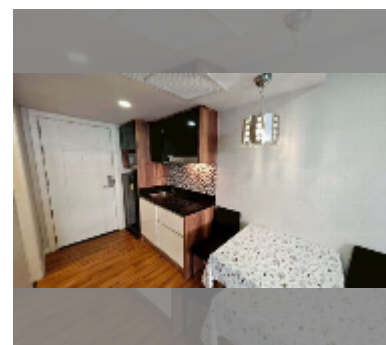

Condo for sale studio 25 m² in Dusit Grand Park, Pattaya

฿ 1,590,000

UNIT PARAMETERS:

UID	FS-243156
quota	foreign quota
type	studio
size	25m²
floor	1
view	garden view
quality	good
equipment: furniture, air conditioner, television, refrigerator	

PROJECT PARAMETERS:

district	Jomtien
buildings	6
floors	8
built in	2015
maintenance	฿ 10,500/year

FACILITIES:

General information: resort, meters to

beach: 500, minutes to beach: 10,

underground parking, open parking.

Swimming pool: swimming pool, kids pool, water slides, waterfall, jacuzzi.

Chill zone: chill zone, garden.

Health zone: gym, sauna.

Other: lobby, clubhouse, CCTV, security, room service.