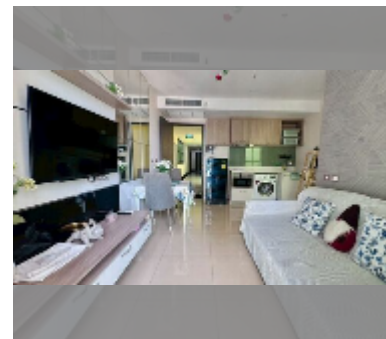

Condo for sale 1 bedroom 35 m² in Dusit Grand Condo View, Pattaya

฿ 2,690,000

UNIT PARAMETERS:

UID	FS-243154
quota	foreign quota
type	1 bedroom
size	35m ²
floor	28
view	city view
quality	good
equipment: furniture, air conditioner, television, washing-machine, refrigerator	

Health zone: gym.

Other: reception, CCTV, security, minimart, laundry.

[details](#)