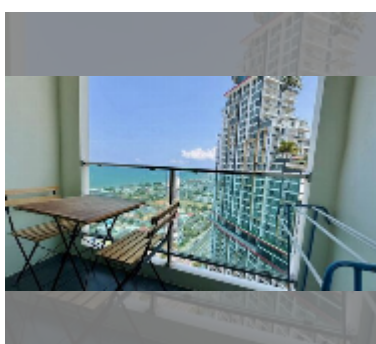

Condo for sale 1 bedroom 35 m² in Dusit Grand Condo View, Pattaya

฿ 2,690,000

UNIT PARAMETERS:

UID	FS-243154
quota	foreign quota
type	1 bedroom
size	35m²
floor	28
view	city view
quality	good
equipment: furniture, air conditioner, television, washing-machine, refrigerator	

PROJECT PARAMETERS:

district	Jomtien
buildings	1
floors	36
built in	2016
maintenance	฿ 16,800/year

FACILITIES:

General information: highrise, meters to beach: 300, underground parking, open parking.

Swimming pool: swimming pool, kids pool, waterfall, jacuzzi.

Health zone: gym.

Other: reception, CCTV, security, minimart, laundry.