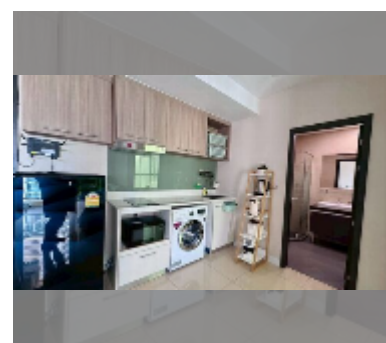

Condo for sale 1 bedroom 35 m² in Dusit Grand Condo View, Pattaya

฿ 2,790,000

UNIT PARAMETERS:

UID	FS-243154
quota	foreign quota
type	1 bedroom
size	35m ²
floor	28
view	city view
quality	good
equipment: furniture, air conditioner, television, washing-machine, refrigerator	

Health zone: gym.

Other: reception, CCTV, security, minimart, laundry.

[details](#)