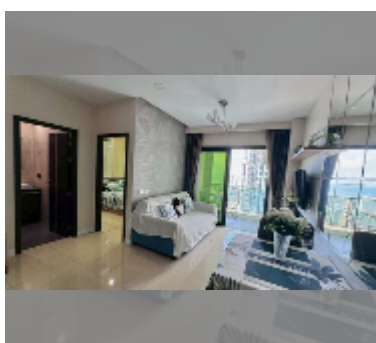

Condo for sale 1 bedroom 35 m² in Dusit Grand Condo View, Pattaya

฿ 2,690,000

UNIT PARAMETERS:

UID	FS-243154
quota	foreign quota
type	1 bedroom
size	35m²
floor	28
view	city view
quality	good
equipment: furniture, air conditioner, television, washing-machine, refrigerator	

PROJECT PARAMETERS:

district	Jomtien
buildings	1
floors	36
built in	2016
maintenance	฿ 16,800/year

FACILITIES:

General information: highrise, meters to beach: 300, underground parking, open parking.

Swimming pool: swimming pool, kids pool, waterfall, jacuzzi.

Health zone: gym.

Other: reception, CCTV, security, minimart, laundry.