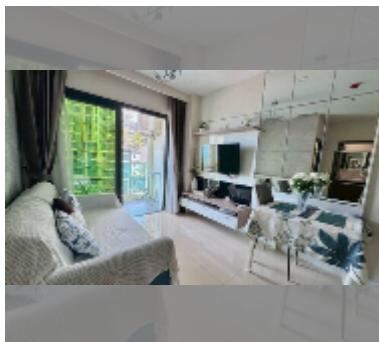

## Condo for sale 1 bedroom 35 m<sup>2</sup> in Dusit Grand Condo View, Pattaya

**฿ 2,690,000**

**UNIT PARAMETERS:**

UID	FS-243154
quota	foreign quota
type	1 bedroom
size	35m <sup>2</sup>
floor	28
view	city view
quality	good
equipment: furniture, air conditioner, television, washing-machine, refrigerator	

Swimming pool: swimming pool, kids pool, waterfall, jacuzzi.

Health zone: gym.

Other: reception, CCTV, security, minimart, laundry.

[details](#)