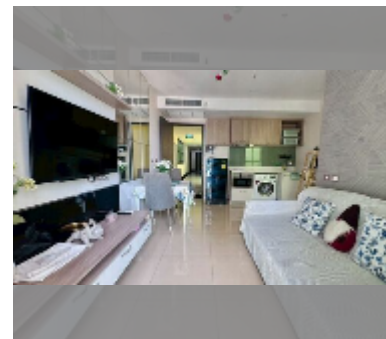

Condo for sale 1 bedroom 35 m² in Dusit Grand Condo View, Pattaya

฿ 2,790,000

UNIT PARAMETERS:

UID	FS-243154
quota	foreign quota
type	1 bedroom
size	35m ²
floor	28
view	city view
quality	good
equipment: furniture, air conditioner, television, washing-machine, refrigerator	

Health zone: gym.

Other: reception, CCTV, security, minimart, laundry.

[details](#)