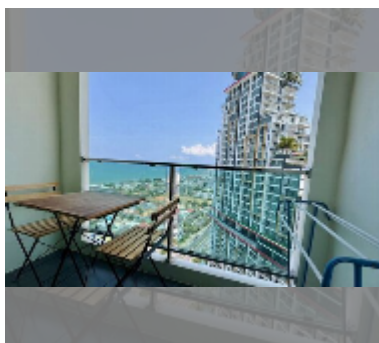

## Condo for sale 1 bedroom 35 m<sup>2</sup> in Dusit Grand Condo View, Pattaya

**฿ 2,690,000**

**UNIT PARAMETERS:**

UID	FS-243154
quota	foreign quota
type	1 bedroom
size	35m <sup>2</sup>
floor	28
view	city view
quality	good
equipment: furniture, air conditioner, television, washing-machine, refrigerator	

Swimming pool: swimming pool, kids pool, waterfall, jacuzzi.

Health zone: gym.

Other: reception, CCTV, security, minimart, laundry.

[details](#)