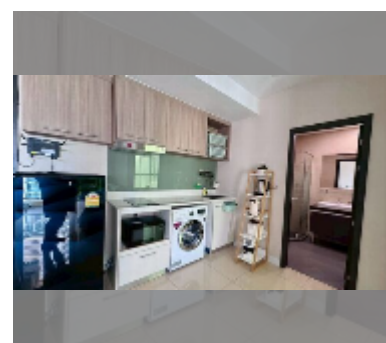

Condo for sale 1 bedroom 35 m² in Dusit Grand Condo View, Pattaya

฿ 2,690,000

UNIT PARAMETERS:

UID	FS-243154
quota	foreign quota
type	1 bedroom
size	35m ²
floor	28
view	city view
quality	good
equipment: furniture, air conditioner, television, washing-machine, refrigerator	

Health zone: gym.

Other: reception, CCTV, security, minimart, laundry.

[details](#)