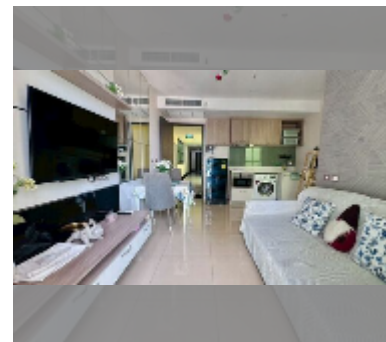

## Condo for sale 1 bedroom 35 m<sup>2</sup> in Dusit Grand Condo View, Pattaya

**฿ 2,690,000**

**UNIT PARAMETERS:**

UID	FS-243154
quota	foreign quota
type	1 bedroom
size	35m <sup>2</sup>
floor	28
view	city view
quality	good
equipment: furniture, air conditioner, television, washing-machine, refrigerator	

Swimming pool: swimming pool, kids pool, waterfall, jacuzzi.

Health zone: gym.

Other: reception, CCTV, security, minimart, laundry.

[details](#)