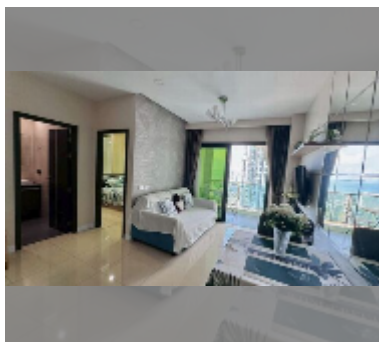

## Condo for sale 1 bedroom 35 m<sup>2</sup> in Dusit Grand Condo View, Pattaya

**฿ 2,690,000**

**UNIT PARAMETERS:**

UID	FS-243154
quota	foreign quota
type	1 bedroom
size	35m <sup>2</sup>
floor	28
view	city view
quality	good
equipment: furniture, air conditioner, television, washing-machine, refrigerator	

**PROJECT PARAMETERS:**

district	Jomtien
buildings	1
floors	36
built in	2016
maintenance	฿ 16,800/year

**FACILITIES:**

General information: highrise, meters to beach: 300, underground parking, open parking.

Swimming pool: swimming pool, kids pool, waterfall, jacuzzi.

Health zone: gym.

Other: reception, CCTV, security, minimart, laundry.

[details](#)