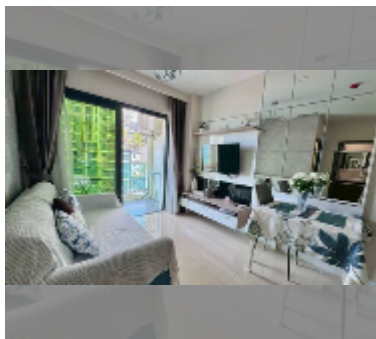

Condo for sale 1 bedroom 35 m² in Dusit Grand Condo View, Pattaya

฿ 2,690,000

UNIT PARAMETERS:

UID	FS-243154
quota	foreign quota
type	1 bedroom
size	35m²
floor	28
view	city view
quality	good
equipment: furniture, air conditioner, television, washing-machine, refrigerator	

PROJECT PARAMETERS:

district	Jomtien
buildings	1
floors	36
built in	2016
maintenance	฿ 16,800/year

FACILITIES:

General information: highrise, meters to beach: 300, underground parking, open parking.

Swimming pool: swimming pool, kids pool, waterfall, jacuzzi.

Health zone: gym.

Other: reception, CCTV, security, minimart, laundry.