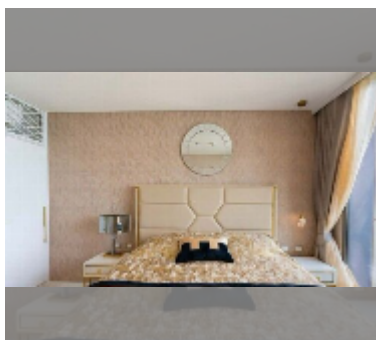

Condo for sale 1 bedroom 39 m² in Copacabana Beach Jomtien, Pattaya

฿ 7,190,000

UNIT PARAMETERS:

UID	FS-243153
quota	foreign quota
type	1 bedroom
size	39m²
floor	52
view	sea view
quality	good
equipment: furniture, air conditioner, television, washing-machine, refrigerator	

PROJECT PARAMETERS:

district	Jomtien
buildings	1
floors	59
built in	2022
maintenance	฿ 23,400/year

FACILITIES:

General information: highrise, meters to beach: 50, minutes to beach: 1, shuttle bus, beach front, open parking, multy-level parking.

Swimming pool: swimming pool, rooftop pool, infinity view, jacuzzi, pool bar , sunbathing area.

Chill zone: chill zone, garden, rooftop chillout.

Health zone: gym, sauna, hamam.

Other: lobby, meeting room, games room, kids playgarden, CCTV, security.