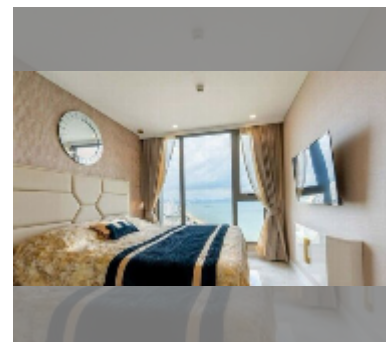

Condo for sale 1 bedroom 39 m² in Copacabana Beach Jomtien, Pattaya

฿ 7,190,000

UNIT PARAMETERS:

UID	FS-243153
quota	foreign quota
type	1 bedroom
size	39m²
floor	52
view	sea view
quality	good
equipment: furniture, air conditioner, television, washing-machine, refrigerator	

PROJECT PARAMETERS:

district	Jomtien
buildings	1
floors	59
built in	2022
maintenance	฿ 23,400/year

FACILITIES:

General information: highrise, meters to beach: 50, minutes to beach: 1, shuttle bus, beach front, open parking, multy-level parking.

Swimming pool: swimming pool, rooftop pool, infinity view, jacuzzi, pool bar , sunbathing area.

Chill zone: chill zone, garden, rooftop chillout.

Health zone: gym, sauna, hamam.

Other: lobby, meeting room, games room, kids playgarden, CCTV, security.