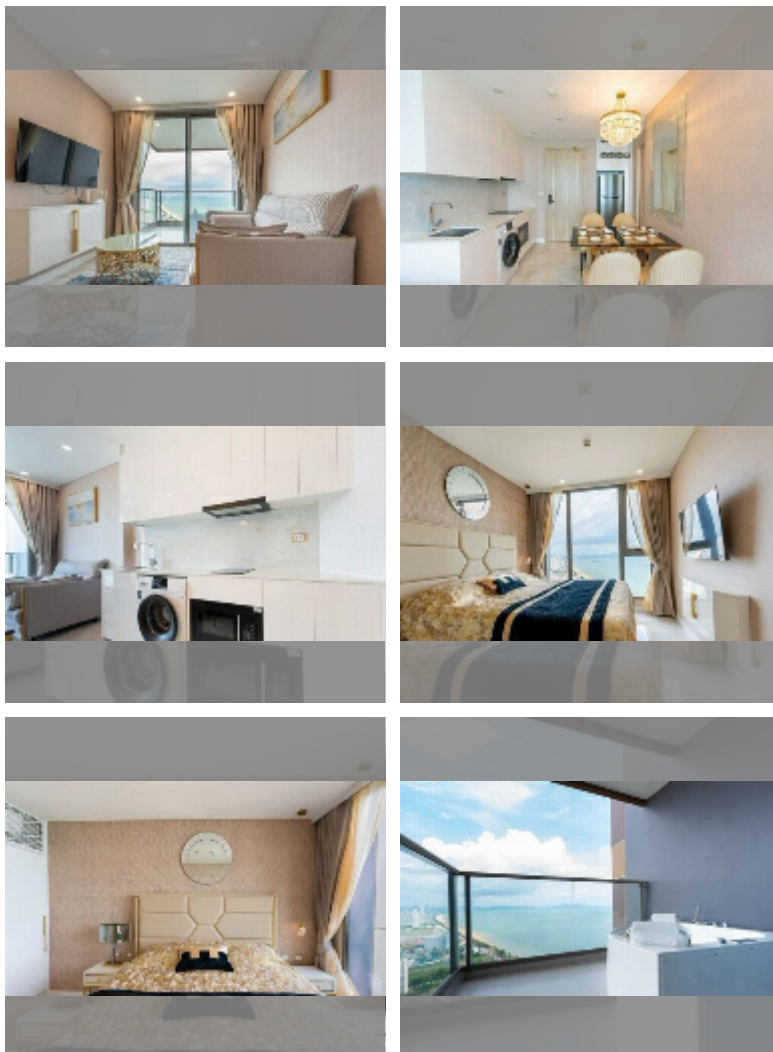

Condo for sale 1 bedroom 39 m² in Copacabana Beach Jomtien, Pattaya

฿ 7,190,000

UNIT PARAMETERS:

UID	FS-243153
quota	foreign quota
type	1 bedroom
size	39m²
floor	52
view	sea view
quality	good
equipment: furniture, air conditioner, television, washing-machine, refrigerator	

PROJECT PARAMETERS:

district	Jomtien
buildings	1
floors	59
built in	2022
maintenance	฿ 23,400/year

FACILITIES:

General information: highrise, meters to beach: 50, minutes to beach: 1, shuttle bus, beach front, open parking, multy-level parking.

Swimming pool: swimming pool, rooftop pool, infinity view, jacuzzi, pool bar , sunbathing area.

Chill zone: chill zone, garden, rooftop chillout.

Health zone: gym, sauna, hamam.

Other: lobby, meeting room, games room, kids playgarden, CCTV, security.