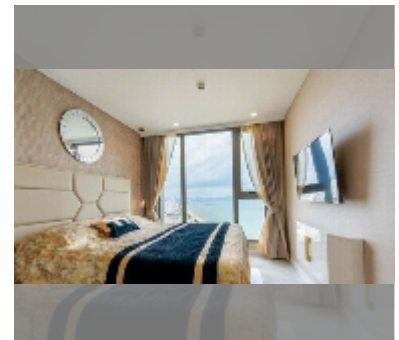

Condo for sale 1 bedroom 39 m² in Copacabana Beach Jomtien, Pattaya

฿ 7,190,000

UNIT PARAMETERS:

UID	FS-243153
quota	foreign quota
type	1 bedroom
size	39m²
floor	52
view	sea view
quality	good
equipment: furniture, air conditioner, television, washing-machine, refrigerator	

PROJECT PARAMETERS:

district	Jomtien
buildings	1
floors	59
built in	2022
maintenance	฿ 23,400/year

FACILITIES:

General information: highrise, meters to beach: 50, minutes to beach: 1, shuttle bus, beach front, open parking, multy-level parking.

Swimming pool: swimming pool, rooftop pool, infinity view, jacuzzi, pool bar , sunbathing area.

Chill zone: chill zone, garden, rooftop chillout.

Health zone: gym, sauna, hamam.

Other: lobby, meeting room, games room, kids playgarden, CCTV, security.