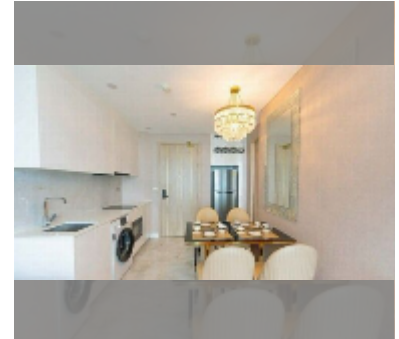

Condo for sale 1 bedroom 39 m² in Copacabana Beach Jomtien, Pattaya

฿ 7,190,000

UNIT PARAMETERS:

UID	FS-243153
quota	foreign quota
type	1 bedroom
size	39m²
floor	52
view	sea view
quality	good
equipment: furniture, air conditioner, television, washing-machine, refrigerator	

PROJECT PARAMETERS:

district	Jomtien
buildings	1
floors	59
built in	2022
maintenance	฿ 23,400/year

FACILITIES:

General information: highrise, meters to beach: 50, minutes to beach: 1, shuttle bus, beach front, open parking, multy-level parking.

Swimming pool: swimming pool, rooftop pool, infinity view, jacuzzi, pool bar , sunbathing area.

Chill zone: chill zone, garden, rooftop chillout.

Health zone: gym, sauna, hamam.

Other: lobby, meeting room, games room, kids playgarden, CCTV, security.