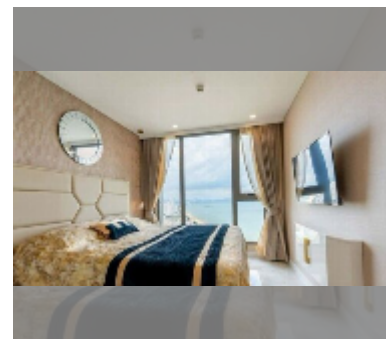

Condo for sale 1 bedroom 39 m² in Copacabana Beach Jomtien, Pattaya

฿ 7,190,000

UNIT PARAMETERS:

UID	FS-243153
quota	foreign quota
type	1 bedroom
size	39m²
floor	52
view	sea view
quality	good
equipment: furniture, air conditioner, television, washing-machine, refrigerator	

PROJECT PARAMETERS:

district	Jomtien
buildings	1
floors	59
built in	2022
maintenance	฿ 23,400/year

FACILITIES:

General information: highrise, meters to beach: 50, minutes to beach: 1, shuttle bus, beach front, open parking, multy-level parking.

Swimming pool: swimming pool, rooftop pool, infinity view, jacuzzi, pool bar , sunbathing area.

Chill zone: chill zone, garden, rooftop chillout.

Health zone: gym, sauna, hamam.

Other: lobby, meeting room, games room, kids playgarden, CCTV, security.