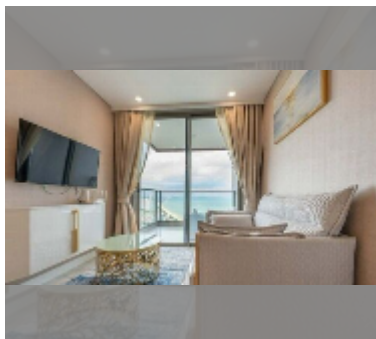

Condo for sale 1 bedroom 39 m² in Copacabana Beach Jomtien, Pattaya

฿ 7,190,000

UNIT PARAMETERS:

UID	FS-243153
quota	foreign quota
type	1 bedroom
size	39m²
floor	52
view	sea view
quality	good
equipment: furniture, air conditioner, television, washing-machine, refrigerator	

PROJECT PARAMETERS:

district	Jomtien
buildings	1
floors	59
built in	2022
maintenance	฿ 23,400/year

FACILITIES:

General information: highrise, meters to beach: 50, minutes to beach: 1, shuttle bus, beach front, open parking, multy-level parking.

Swimming pool: swimming pool, rooftop pool, infinity view, jacuzzi, pool bar , sunbathing area.

Chill zone: chill zone, garden, rooftop chillout.

Health zone: gym, sauna, hamam.

Other: lobby, meeting room, games room, kids playgarden, CCTV, security.