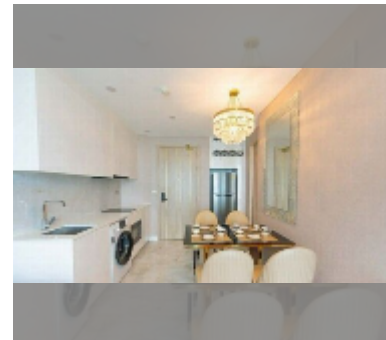

Condo for sale 1 bedroom 39 m² in Copacabana Beach Jomtien, Pattaya

฿ 7,190,000

UNIT PARAMETERS:

UID	FS-243153
quota	foreign quota
type	1 bedroom
size	39m²
floor	52
view	sea view
quality	good
equipment: furniture, air conditioner, television, washing-machine, refrigerator	

PROJECT PARAMETERS:

district	Jomtien
buildings	1
floors	59
built in	2022
maintenance	฿ 23,400/year

FACILITIES:

General information: highrise, meters to beach: 50, minutes to beach: 1, shuttle bus, beach front, open parking, multy-level parking.

Swimming pool: swimming pool, rooftop pool, infinity view, jacuzzi, pool bar , sunbathing area.

Chill zone: chill zone, garden, rooftop chillout.

Health zone: gym, sauna, hamam.

Other: lobby, meeting room, games room, kids playgarden, CCTV, security.