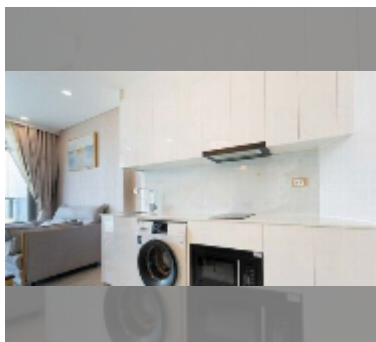

Condo for sale 1 bedroom 39 m² in Copacabana Beach Jomtien, Pattaya

฿ 7,190,000

UNIT PARAMETERS:

UID	FS-243153
quota	foreign quota
type	1 bedroom
size	39m²
floor	52
view	sea view
quality	good
equipment: furniture, air conditioner, television, washing-machine, refrigerator	

PROJECT PARAMETERS:

district	Jomtien
buildings	1
floors	59
built in	2022
maintenance	฿ 23,400/year

FACILITIES:

General information: highrise, meters to beach: 50, minutes to beach: 1, shuttle bus, beach front, open parking, multy-level parking.

Swimming pool: swimming pool, rooftop pool, infinity view, jacuzzi, pool bar , sunbathing area.

Chill zone: chill zone, garden, rooftop chillout.

Health zone: gym, sauna, hamam.

Other: lobby, meeting room, games room, kids playgarden, CCTV, security.