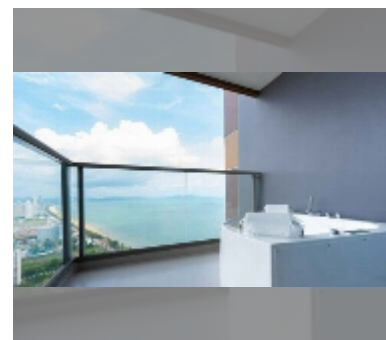

Condo for sale 1 bedroom 39 m² in Copacabana Beach Jomtien, Pattaya

฿ 7,190,000

UNIT PARAMETERS:

UID	FS-243153
quota	foreign quota
type	1 bedroom
size	39m²
floor	52
view	sea view
quality	good
equipment: furniture, air conditioner, television, washing-machine, refrigerator	

PROJECT PARAMETERS:

district	Jomtien
buildings	1
floors	59
built in	2022
maintenance	฿ 23,400/year

FACILITIES:

General information: highrise, meters to beach: 50, minutes to beach: 1, shuttle bus, beach front, open parking, multy-level parking.

Swimming pool: swimming pool, rooftop pool, infinity view, jacuzzi, pool bar , sunbathing area.

Chill zone: chill zone, garden, rooftop chillout.

Health zone: gym, sauna, hamam.

Other: lobby, meeting room, games room, kids playgarden, CCTV, security.