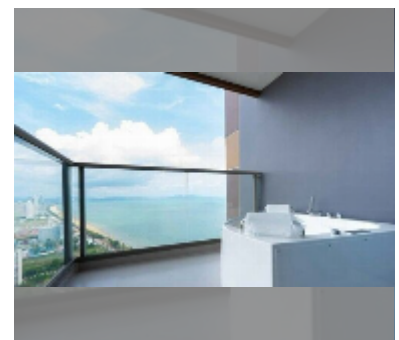

Condo for sale 1 bedroom 39 m² in Copacabana Beach Jomtien, Pattaya

฿ 7,190,000

UNIT PARAMETERS:

UID	FS-243153
quota	foreign quota
type	1 bedroom
size	39m²
floor	52
view	sea view
quality	good
equipment: furniture, air conditioner, television, washing-machine, refrigerator	

PROJECT PARAMETERS:

district	Jomtien
buildings	1
floors	59
built in	2022
maintenance	฿ 23,400/year

FACILITIES:

General information: highrise, meters to beach: 50, minutes to beach: 1, shuttle bus, beach front, open parking, multy-level parking.

Swimming pool: swimming pool, rooftop pool, infinity view, jacuzzi, pool bar , sunbathing area.

Chill zone: chill zone, garden, rooftop chillout.

Health zone: gym, sauna, hamam.

Other: lobby, meeting room, games room, kids playgarden, CCTV, security.