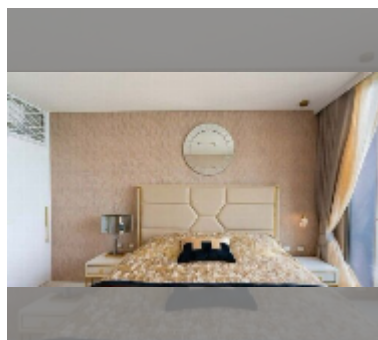

Condo for sale 1 bedroom 39 m² in Copacabana Beach Jomtien, Pattaya

฿ 7,190,000

UNIT PARAMETERS:

UID	FS-243153
quota	foreign quota
type	1 bedroom
size	39m²
floor	52
view	sea view
quality	good
equipment: furniture, air conditioner, television, washing-machine, refrigerator	

PROJECT PARAMETERS:

district	Jomtien
buildings	1
floors	59
built in	2022
maintenance	฿ 23,400/year

FACILITIES:

General information: highrise, meters to beach: 50, minutes to beach: 1, shuttle bus, beach front, open parking, multy-level parking.

Swimming pool: swimming pool, rooftop pool, infinity view, jacuzzi, pool bar , sunbathing area.

Chill zone: chill zone, garden, rooftop chillout.

Health zone: gym, sauna, hamam.

Other: lobby, meeting room, games room, kids playgarden, CCTV, security.