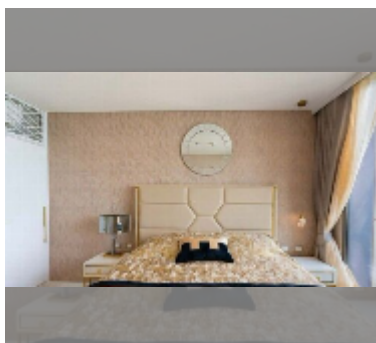

Condo for sale 1 bedroom 39 m² in Copacabana Beach Jomtien, Pattaya

฿ 7,190,000

UNIT PARAMETERS:

UID	FS-243153
quota	foreign quota
type	1 bedroom
size	39m²
floor	52
view	sea view
quality	good
equipment: furniture, air conditioner, television, washing-machine, refrigerator	

PROJECT PARAMETERS:

district	Jomtien
buildings	1
floors	59
built in	2022
maintenance	฿ 23,400/year

FACILITIES:

General information: highrise, meters to beach: 50, minutes to beach: 1, shuttle bus, beach front, open parking, multy-level parking.

Swimming pool: swimming pool, rooftop pool, infinity view, jacuzzi, pool bar , sunbathing area.

Chill zone: chill zone, garden, rooftop chillout.

Health zone: gym, sauna, hamam.

Other: lobby, meeting room, games room, kids playgarden, CCTV, security.