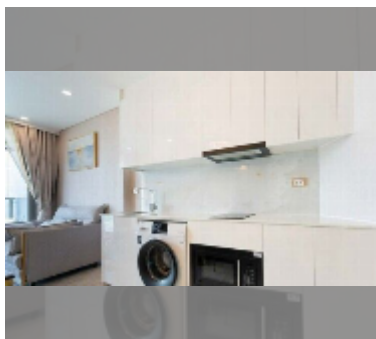

Condo for sale 1 bedroom 39 m² in Copacabana Beach Jomtien, Pattaya

฿ 7,190,000

UNIT PARAMETERS:

UID	FS-243153
quota	foreign quota
type	1 bedroom
size	39m²
floor	52
view	sea view
quality	good
equipment: furniture, air conditioner, television, washing-machine, refrigerator	

PROJECT PARAMETERS:

district	Jomtien
buildings	1
floors	59
built in	2022
maintenance	฿ 23,400/year

FACILITIES:

General information: highrise, meters to beach: 50, minutes to beach: 1, shuttle bus, beach front, open parking, multy-level parking.

Swimming pool: swimming pool, rooftop pool, infinity view, jacuzzi, pool bar , sunbathing area.

Chill zone: chill zone, garden, rooftop chillout.

Health zone: gym, sauna, hamam.

Other: lobby, meeting room, games room, kids playgarden, CCTV, security.