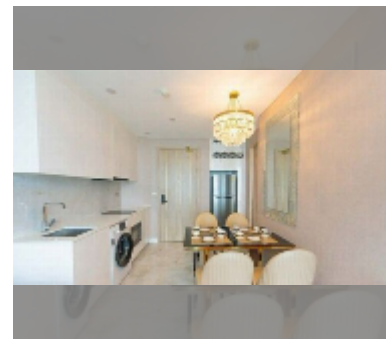

Condo for sale 1 bedroom 39 m² in Copacabana Beach Jomtien, Pattaya

฿ 7,190,000

UNIT PARAMETERS:

UID	FS-243153
quota	foreign quota
type	1 bedroom
size	39m²
floor	52
view	sea view
quality	good
equipment: furniture, air conditioner, television, washing-machine, refrigerator	

PROJECT PARAMETERS:

district	Jomtien
buildings	1
floors	59
built in	2022
maintenance	฿ 23,400/year

FACILITIES:

General information: highrise, meters to beach: 50, minutes to beach: 1, shuttle bus, beach front, open parking, multy-level parking.

Swimming pool: swimming pool, rooftop pool, infinity view, jacuzzi, pool bar , sunbathing area.

Chill zone: chill zone, garden, rooftop chillout.

Health zone: gym, sauna, hamam.

Other: lobby, meeting room, games room, kids playgarden, CCTV, security.