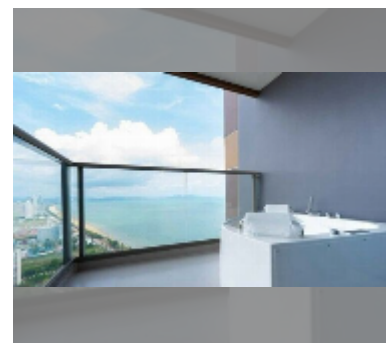

Condo for sale 1 bedroom 39 m² in Copacabana Beach Jomtien, Pattaya

฿ 7,190,000

UNIT PARAMETERS:

UID	FS-243153
quota	foreign quota
type	1 bedroom
size	39m ²
floor	52
view	sea view
quality	good
equipment: furniture, air conditioner, television, washing-machine, refrigerator	

PROJECT PARAMETERS:

district	Jomtien
buildings	1
floors	59
built in	2022
maintenance	฿ 23,400/year

FACILITIES:

General information: highrise, meters to beach: 50, minutes to beach: 1, shuttle bus, beach front, open parking, multy-level parking.

Swimming pool: swimming pool, rooftop pool, infinity view, jacuzzi, pool bar , sunbathing area.

Chill zone: chill zone, garden, rooftop chillout.

Health zone: gym, sauna, hamam.

Other: lobby, meeting room, games room, kids playgarden, CCTV, security.