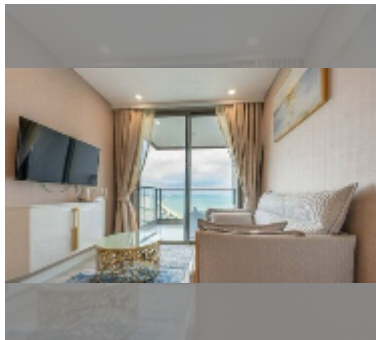

Condo for sale 1 bedroom 39 m² in Copacabana Beach Jomtien, Pattaya

฿ 7,190,000

UNIT PARAMETERS:

UID	FS-243153
quota	foreign quota
type	1 bedroom
size	39m²
floor	52
view	sea view
quality	good
equipment: furniture, air conditioner, television, washing-machine, refrigerator	

PROJECT PARAMETERS:

district	Jomtien
buildings	1
floors	59
built in	2022
maintenance	฿ 23,400/year

FACILITIES:

General information: highrise, meters to beach: 50, minutes to beach: 1, shuttle bus, beach front, open parking, multy-level parking.

Swimming pool: swimming pool, rooftop pool, infinity view, jacuzzi, pool bar , sunbathing area.

Chill zone: chill zone, garden, rooftop chillout.

Health zone: gym, sauna, hamam.

Other: lobby, meeting room, games room, kids playgarden, CCTV, security.