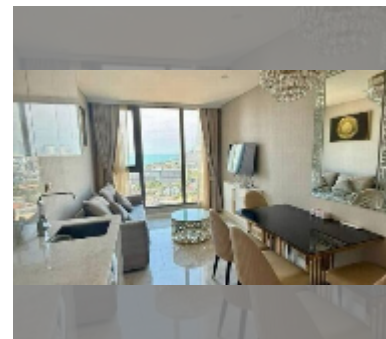

Condo for sale 1 bedroom 35 m² in Copacabana Beach Jomtien, Pattaya

฿ 4,790,000

UNIT PARAMETERS:

UID	FS-243152
quota	foreign quota
type	1 bedroom
size	35m ²
floor	16
view	sea view
quality	good
equipment: furniture, air conditioner, television, refrigerator	

PROJECT PARAMETERS:

district	Jomtien
buildings	1
floors	59
built in	2022
maintenance	฿ 21,000/year

FACILITIES:

General information: highrise, meters to beach: 50, minutes to beach: 1, shuttle bus, beach front, open parking, multy-level parking.

Swimming pool: swimming pool, rooftop pool, infinity view, jacuzzi, pool bar , sunbathing area.

Chill zone: chill zone, garden, rooftop chillout.

Health zone: gym, sauna, hamam.

Other: lobby, meeting room, games room, kids playgarden, CCTV, security.