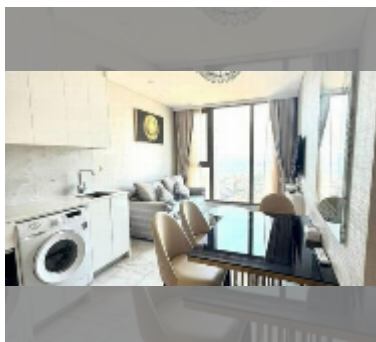

Condo for sale 1 bedroom 35 m² in Copacabana Beach Jomtien, Pattaya

฿ 4,790,000

UNIT PARAMETERS:

UID	FS-243152
quota	foreign quota
type	1 bedroom
size	35m ²
floor	16
view	sea view
quality	good
equipment: furniture, air conditioner, television, refrigerator	

PROJECT PARAMETERS:

district	Jomtien
buildings	1
floors	59
built in	2022
maintenance	฿ 21,000/year

FACILITIES:

General information: highrise, meters to beach: 50, minutes to beach: 1, shuttle bus, beach front, open parking, multy-level parking.

Swimming pool: swimming pool, rooftop pool, infinity view, jacuzzi, pool bar , sunbathing area.

Chill zone: chill zone, garden, rooftop chillout.

Health zone: gym, sauna, hamam.

Other: lobby, meeting room, games room, kids playgarden, CCTV, security.