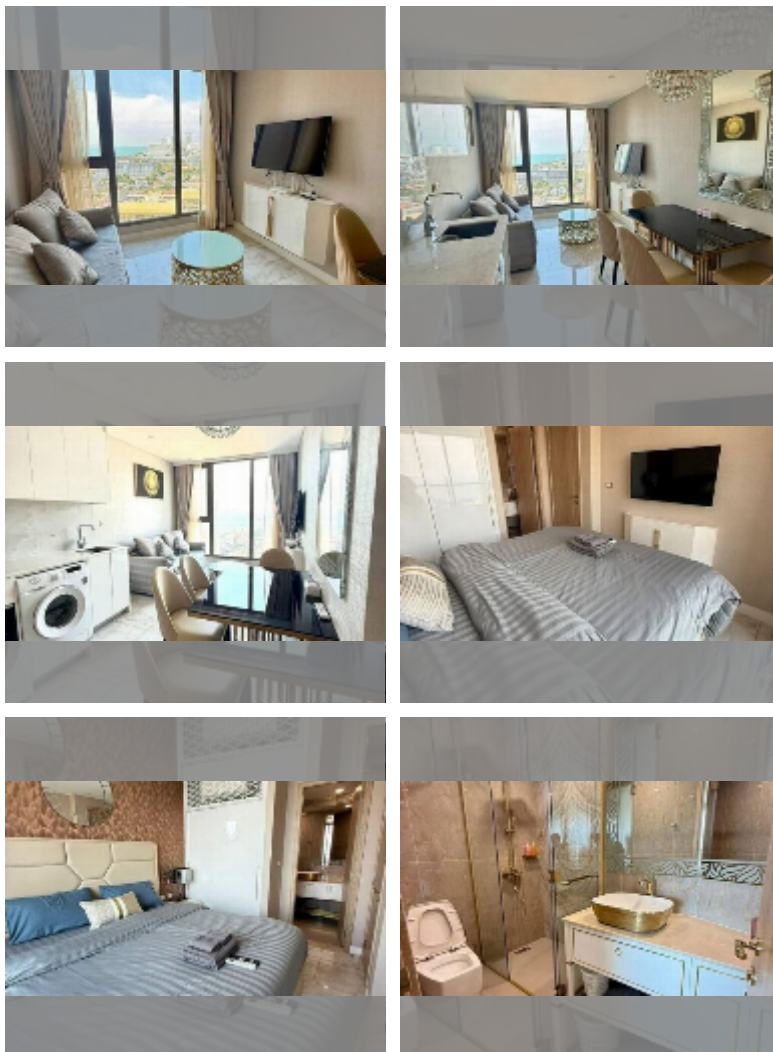

Condo for sale 1 bedroom 35 m² in Copacabana Beach Jomtien, Pattaya

฿ 4,790,000

UNIT PARAMETERS:

UID	FS-243152
quota	foreign quota
type	1 bedroom
size	35m²
floor	16
view	sea view
quality	good
equipment: furniture, air conditioner, television, refrigerator	

PROJECT PARAMETERS:

district	Jomtien
buildings	1
floors	59
built in	2022
maintenance	฿ 21,000/year

FACILITIES:

General information: highrise, meters to beach: 50, minutes to beach: 1, shuttle bus, beach front, open parking, multy-level parking.

Swimming pool: swimming pool, rooftop pool, infinity view, jacuzzi, pool bar , sunbathing area.

Chill zone: chill zone, garden, rooftop chillout.

Health zone: gym, sauna, hamam.

Other: lobby, meeting room, games room, kids playgarden, CCTV, security.