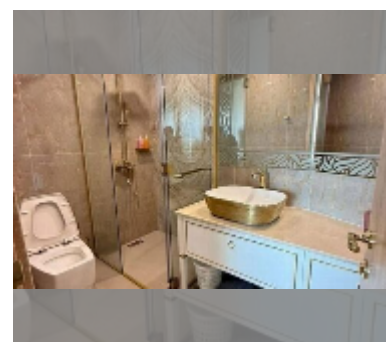

Condo for sale 1 bedroom 35 m² in Copacabana Beach Jomtien, Pattaya

฿ 4,790,000

UNIT PARAMETERS:

UID	FS-243152
quota	foreign quota
type	1 bedroom
size	35m²
floor	16
view	sea view
quality	good
equipment: furniture, air conditioner, television, refrigerator	

PROJECT PARAMETERS:

district	Jomtien
buildings	1
floors	59
built in	2022
maintenance	฿ 21,000/year

FACILITIES:

General information: highrise, meters to beach: 50, minutes to beach: 1, shuttle bus, beach front, open parking, multy-level parking.

Swimming pool: swimming pool, rooftop pool, infinity view, jacuzzi, pool bar , sunbathing area.

Chill zone: chill zone, garden, rooftop chillout.

Health zone: gym, sauna, hamam.

Other: lobby, meeting room, games room, kids playgarden, CCTV, security.