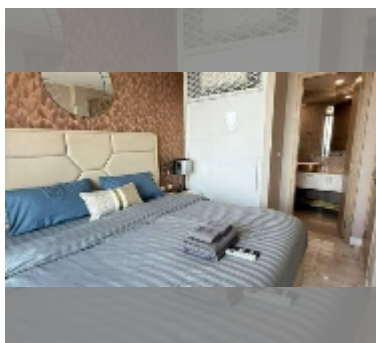

Condo for sale 1 bedroom 35 m² in Copacabana Beach Jomtien, Pattaya

฿ 4,790,000

UNIT PARAMETERS:

UID	FS-243152
quota	foreign quota
type	1 bedroom
size	35m²
floor	16
view	sea view
quality	good
equipment: furniture, air conditioner, television, refrigerator	

PROJECT PARAMETERS:

district	Jomtien
buildings	1
floors	59
built in	2022
maintenance	฿ 21,000/year

FACILITIES:

General information: highrise, meters to beach: 50, minutes to beach: 1, shuttle bus, beach front, open parking, multy-level parking.

Swimming pool: swimming pool, rooftop pool, infinity view, jacuzzi, pool bar , sunbathing area.

Chill zone: chill zone, garden, rooftop chillout.

Health zone: gym, sauna, hamam.

Other: lobby, meeting room, games room, kids playgarden, CCTV, security.