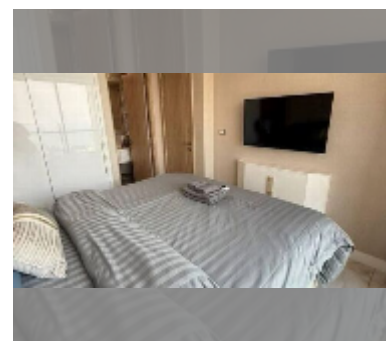

Condo for sale 1 bedroom 35 m² in Copacabana Beach Jomtien, Pattaya

฿ 4,790,000

UNIT PARAMETERS:

UID	FS-243152
quota	foreign quota
type	1 bedroom
size	35m²
floor	16
view	sea view
quality	good
equipment: furniture, air conditioner, television, refrigerator	

PROJECT PARAMETERS:

district	Jomtien
buildings	1
floors	59
built in	2022
maintenance	฿ 21,000/year

FACILITIES:

General information: highrise, meters to beach: 50, minutes to beach: 1, shuttle bus, beach front, open parking, multy-level parking.

Swimming pool: swimming pool, rooftop pool, infinity view, jacuzzi, pool bar , sunbathing area.

Chill zone: chill zone, garden, rooftop chillout.

Health zone: gym, sauna, hamam.

Other: lobby, meeting room, games room, kids playgarden, CCTV, security.