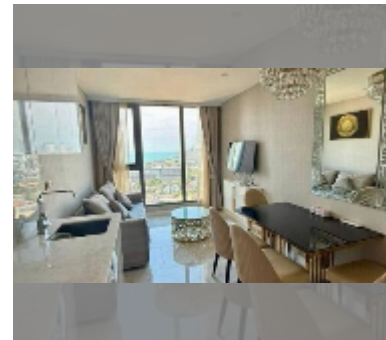

Condo for sale 1 bedroom 35 m² in Copacabana Beach Jomtien, Pattaya

฿ 4,790,000

UNIT PARAMETERS:

UID	FS-243152
quota	foreign quota
type	1 bedroom
size	35m ²
floor	16
view	sea view
quality	good
equipment: furniture, air conditioner, television, refrigerator	

PROJECT PARAMETERS:

district	Jomtien
buildings	1
floors	59
built in	2022
maintenance	฿ 21,000/year

FACILITIES:

General information: highrise, meters to beach: 50, minutes to beach: 1, shuttle bus, beach front, open parking, multy-level parking.

Swimming pool: swimming pool, rooftop pool, infinity view, jacuzzi, pool bar , sunbathing area.

Chill zone: chill zone, garden, rooftop chillout.

Health zone: gym, sauna, hamam.

Other: lobby, meeting room, games room, kids playgarden, CCTV, security.