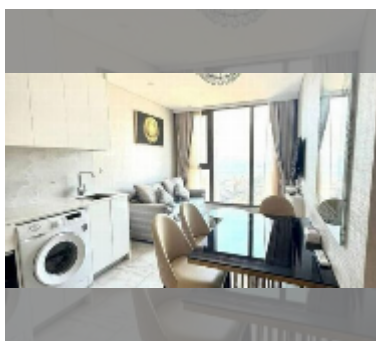

Condo for sale 1 bedroom 35 m² in Copacabana Beach Jomtien, Pattaya

฿ 4,790,000

UNIT PARAMETERS:

UID	FS-243152
quota	foreign quota
type	1 bedroom
size	35m ²
floor	16
view	sea view
quality	good
equipment: furniture, air conditioner, television, refrigerator	

PROJECT PARAMETERS:

district	Jomtien
buildings	1
floors	59
built in	2022
maintenance	฿ 21,000/year

FACILITIES:

General information: highrise, meters to beach: 50, minutes to beach: 1, shuttle bus, beach front, open parking, multy-level parking.

Swimming pool: swimming pool, rooftop pool, infinity view, jacuzzi, pool bar , sunbathing area.

Chill zone: chill zone, garden, rooftop chillout.

Health zone: gym, sauna, hamam.

Other: lobby, meeting room, games room, kids playgarden, CCTV, security.