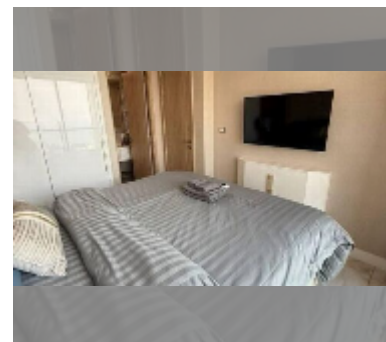

Condo for sale 1 bedroom 35 m² in Copacabana Beach Jomtien, Pattaya

฿ 4,790,000

UNIT PARAMETERS:

UID	FS-243152
quota	foreign quota
type	1 bedroom
size	35m²
floor	16
view	sea view
quality	good
equipment: furniture, air conditioner, television, refrigerator	

PROJECT PARAMETERS:

district	Jomtien
buildings	1
floors	59
built in	2022
maintenance	฿ 21,000/year

FACILITIES:

General information: highrise, meters to beach: 50, minutes to beach: 1, shuttle bus, beach front, open parking, multy-level parking.

Swimming pool: swimming pool, rooftop pool, infinity view, jacuzzi, pool bar , sunbathing area.

Chill zone: chill zone, garden, rooftop chillout.

Health zone: gym, sauna, hamam.

Other: lobby, meeting room, games room, kids playgarden, CCTV, security.