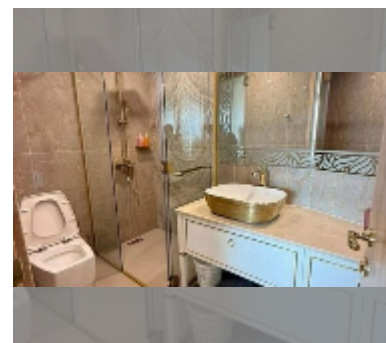

Condo for sale 1 bedroom 35 m² in Copacabana Beach Jomtien, Pattaya

฿ 4,790,000

UNIT PARAMETERS:

UID	FS-243152
quota	foreign quota
type	1 bedroom
size	35m²
floor	16
view	sea view
quality	good
equipment: furniture, air conditioner, television, refrigerator	

PROJECT PARAMETERS:

district	Jomtien
buildings	1
floors	59
built in	2022
maintenance	฿ 21,000/year

FACILITIES:

General information: highrise, meters to beach: 50, minutes to beach: 1, shuttle bus, beach front, open parking, multy-level parking.

Swimming pool: swimming pool, rooftop pool, infinity view, jacuzzi, pool bar , sunbathing area.

Chill zone: chill zone, garden, rooftop chillout.

Health zone: gym, sauna, hamam.

Other: lobby, meeting room, games room, kids playgarden, CCTV, security.