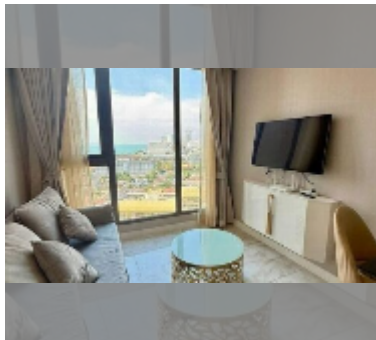

Condo for sale 1 bedroom 35 m² in Copacabana Beach Jomtien, Pattaya

฿ 4,790,000

UNIT PARAMETERS:

UID	FS-243152
quota	foreign quota
type	1 bedroom
size	35m²
floor	16
view	sea view
quality	good
equipment: furniture, air conditioner, television, refrigerator	

PROJECT PARAMETERS:

district	Jomtien
buildings	1
floors	59
built in	2022
maintenance	฿ 21,000/year

FACILITIES:

General information: highrise, meters to beach: 50, minutes to beach: 1, shuttle bus, beach front, open parking, multy-level parking.

Swimming pool: swimming pool, rooftop pool, infinity view, jacuzzi, pool bar , sunbathing area.

Chill zone: chill zone, garden, rooftop chillout.

Health zone: gym, sauna, hamam.

Other: lobby, meeting room, games room, kids playgarden, CCTV, security.