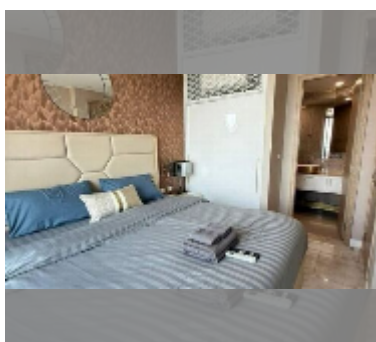

Condo for sale 1 bedroom 35 m² in Copacabana Beach Jomtien, Pattaya

฿ 4,790,000

UNIT PARAMETERS:

UID	FS-243152
quota	foreign quota
type	1 bedroom
size	35m²
floor	16
view	sea view
quality	good
equipment: furniture, air conditioner, television, refrigerator	

PROJECT PARAMETERS:

district	Jomtien
buildings	1
floors	59
built in	2022
maintenance	฿ 21,000/year

FACILITIES:

General information: highrise, meters to beach: 50, minutes to beach: 1, shuttle bus, beach front, open parking, multy-level parking.

Swimming pool: swimming pool, rooftop pool, infinity view, jacuzzi, pool bar , sunbathing area.

Chill zone: chill zone, garden, rooftop chillout.

Health zone: gym, sauna, hamam.

Other: lobby, meeting room, games room, kids playgarden, CCTV, security.