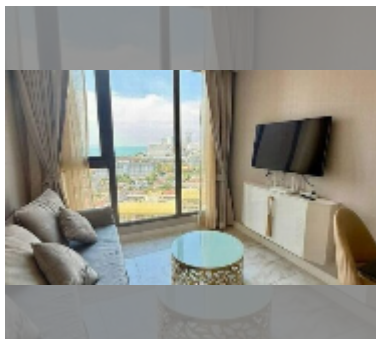

Condo for sale 1 bedroom 35 m² in Copacabana Beach Jomtien, Pattaya

฿ 4,790,000

UNIT PARAMETERS:

UID	FS-243152
quota	foreign quota
type	1 bedroom
size	35m²
floor	16
view	sea view
quality	good
equipment: furniture, air conditioner, television, refrigerator	

PROJECT PARAMETERS:

district	Jomtien
buildings	1
floors	59
built in	2022
maintenance	฿ 21,000/year

FACILITIES:

General information: highrise, meters to beach: 50, minutes to beach: 1, shuttle bus, beach front, open parking, multy-level parking.

Swimming pool: swimming pool, rooftop pool, infinity view, jacuzzi, pool bar , sunbathing area.

Chill zone: chill zone, garden, rooftop chillout.

Health zone: gym, sauna, hamam.

Other: lobby, meeting room, games room, kids playgarden, CCTV, security.