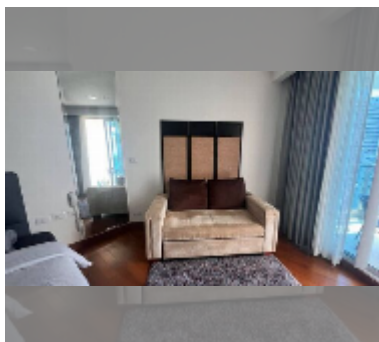

Condo for sale studio 32 m² in The Palm Wongamat, Pattaya

฿ 3,790,000

UNIT PARAMETERS:

UID	FS-243149
quota	foreign quota
type	studio
size	32m²
floor	15
view	sea view
equipment: furniture, air conditioner, washing-machine	

PROJECT PARAMETERS:

district	Wongamat
buildings	2
floors	46
built in	2014
maintenance	฿ 15,360/year

FACILITIES:

General information: highrise, meters to beach: 50, minutes to beach: 1, open parking, multy-level parking, covered parking.

Swimming pool: swimming pool, kids pool, infinity view, water slides, waterfall, jacuzzi, pool bar .

Chill zone: chill zone, garden.

Health zone: gym, sauna, hamam.

Other: lobby, meeting room, games room, kids playgarden, CCTV, security.