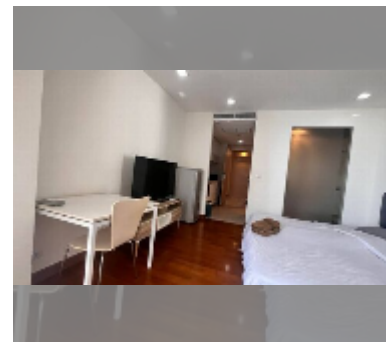

Condo for sale studio 32 m² in The Palm Wongamat, Pattaya

฿ 3,790,000

UNIT PARAMETERS:

UID	FS-243149
quota	foreign quota
type	studio
size	32m²
floor	15
view	sea view
equipment: furniture, air conditioner, washing-machine	

PROJECT PARAMETERS:

district	Wongamat
buildings	2
floors	46
built in	2014
maintenance	฿ 15,360/year

FACILITIES:

General information: highrise, meters to beach: 50, minutes to beach: 1, open parking, multy-level parking, covered parking.

Swimming pool: swimming pool, kids pool, infinity view, water slides, waterfall, jacuzzi, pool bar .

Chill zone: chill zone, garden.

Health zone: gym, sauna, hamam.

Other: lobby, meeting room, games room, kids playgarden, CCTV, security.