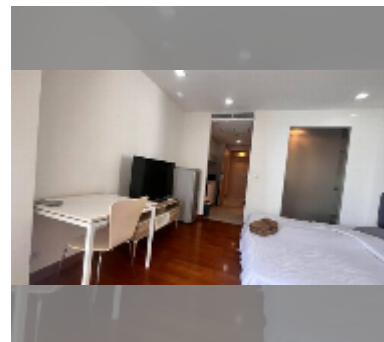

Condo for sale studio 32 m² in The Palm Wongamat, Pattaya

฿ 3,790,000

UNIT PARAMETERS:

UID	FS-243149
quota	foreign quota
type	studio
size	32m²
floor	15
view	sea view
equipment: furniture, air conditioner, washing-machine	

PROJECT PARAMETERS:

district	Wongamat
buildings	2
floors	46
built in	2014
maintenance	฿ 15,360/year

FACILITIES:

General information: highrise, meters to beach: 50, minutes to beach: 1, open parking, multy-level parking, covered parking.

Swimming pool: swimming pool, kids pool, infinity view, water slides, waterfall, jacuzzi, pool bar .

Chill zone: chill zone, garden.

Health zone: gym, sauna, hamam.

Other: lobby, meeting room, games room, kids playgarden, CCTV, security.