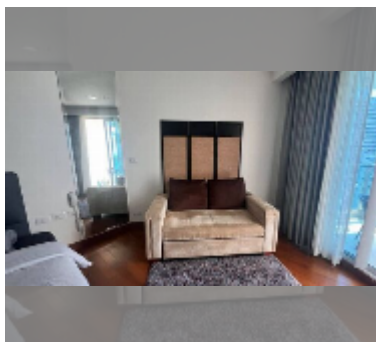

Condo for sale studio 32 m² in The Palm Wongamat, Pattaya

฿ 3,790,000

UNIT PARAMETERS:

UID	FS-243149
quota	foreign quota
type	studio
size	32m²
floor	15
view	sea view
equipment: furniture, air conditioner, washing-machine	

PROJECT PARAMETERS:

district	Wongamat
buildings	2
floors	46
built in	2014
maintenance	฿ 15,360/year

FACILITIES:

General information: highrise, meters to beach: 50, minutes to beach: 1, open parking, multy-level parking, covered parking.

Swimming pool: swimming pool, kids pool, infinity view, water slides, waterfall, jacuzzi, pool bar .

Chill zone: chill zone, garden.

Health zone: gym, sauna, hamam.

Other: lobby, meeting room, games room, kids playgarden, CCTV, security.