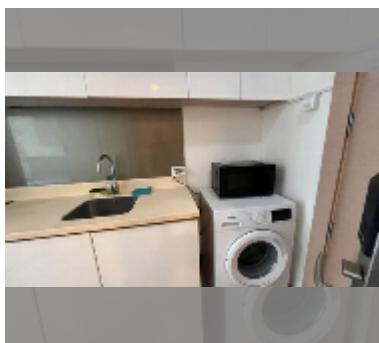

Condo for sale studio 32 m² in The Palm Wongamat, Pattaya

฿ 3,790,000

UNIT PARAMETERS:

UID	FS-243149
quota	foreign quota
type	studio
size	32m²
floor	15
view	sea view
equipment: furniture, air conditioner, washing-machine	

PROJECT PARAMETERS:

district	Wongamat
buildings	2
floors	46
built in	2014
maintenance	฿ 15,360/year

FACILITIES:

General information: highrise, meters to beach: 50, minutes to beach: 1, open parking, multy-level parking, covered parking.

Swimming pool: swimming pool, kids pool, infinity view, water slides, waterfall, jacuzzi, pool bar .

Chill zone: chill zone, garden.

Health zone: gym, sauna, hamam.

Other: lobby, meeting room, games room, kids playgarden, CCTV, security.