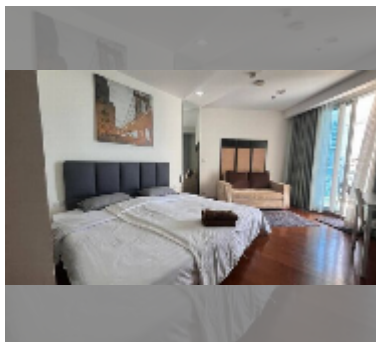

Condo for sale studio 32 m² in The Palm Wongamat, Pattaya

฿ 3,790,000

UNIT PARAMETERS:

UID	FS-243149
quota	foreign quota
type	studio
size	32m²
floor	15
view	sea view
equipment: furniture, air conditioner, washing-machine	

PROJECT PARAMETERS:

district	Wongamat
buildings	2
floors	46
built in	2014
maintenance	฿ 15,360/year

FACILITIES:

General information: highrise, meters to beach: 50, minutes to beach: 1, open parking, multy-level parking, covered parking.

Swimming pool: swimming pool, kids pool, infinity view, water slides, waterfall, jacuzzi, pool bar .

Chill zone: chill zone, garden.

Health zone: gym, sauna, hamam.

Other: lobby, meeting room, games room, kids playgarden, CCTV, security.