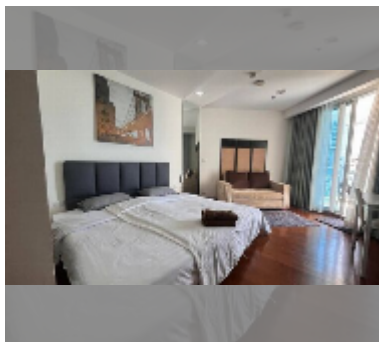

Condo for sale studio 32 m² in The Palm Wongamat, Pattaya

฿ 3,790,000

UNIT PARAMETERS:

UID	FS-243149
quota	foreign quota
type	studio
size	32m²
floor	15
view	sea view
equipment: furniture, air conditioner, washing-machine	

PROJECT PARAMETERS:

district	Wongamat
buildings	2
floors	46
built in	2014
maintenance	฿ 15,360/year

FACILITIES:

General information: highrise, meters to beach: 50, minutes to beach: 1, open parking, multy-level parking, covered parking.

Swimming pool: swimming pool, kids pool, infinity view, water slides, waterfall, jacuzzi, pool bar .

Chill zone: chill zone, garden.

Health zone: gym, sauna, hamam.

Other: lobby, meeting room, games room, kids playgarden, CCTV, security.