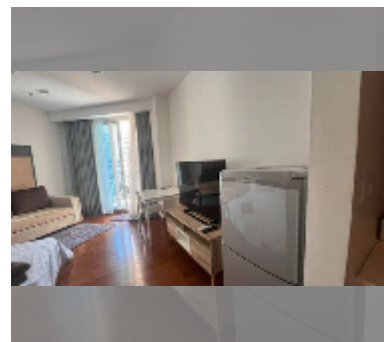

Condo for sale studio 32 m² in The Palm Wongamat, Pattaya

฿ 3,790,000

UNIT PARAMETERS:

UID	FS-243149
quota	foreign quota
type	studio
size	32m²
floor	15
view	sea view
equipment: furniture, air conditioner, washing-machine	

PROJECT PARAMETERS:

district	Wongamat
buildings	2
floors	46
built in	2014
maintenance	฿ 15,360/year

FACILITIES:

General information: highrise, meters to beach: 50, minutes to beach: 1, open parking, multy-level parking, covered parking.

Swimming pool: swimming pool, kids pool, infinity view, water slides, waterfall, jacuzzi, pool bar .

Chill zone: chill zone, garden.

Health zone: gym, sauna, hamam.

Other: lobby, meeting room, games room, kids playgarden, CCTV, security.