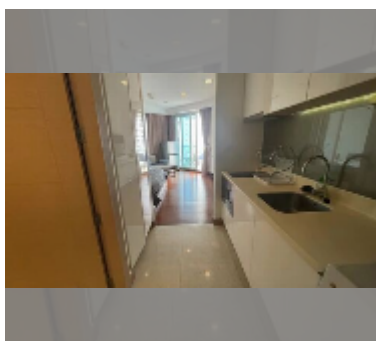

Condo for sale studio 33 m² in The Palm Wongamat, Pattaya

฿ 4,190,000

UNIT PARAMETERS:

UID	FS-243148
quota	foreign quota
type	studio
size	33m²
floor	11
view	sea view

PROJECT PARAMETERS:

district	Wongamat
buildings	2
floors	46
built in	2014
maintenance	฿ 15,840/year

FACILITIES:

General information: highrise, meters to beach: 50, minutes to beach: 1, open parking, multy-level parking, covered parking.

Swimming pool: swimming pool, kids pool, infinity view, water slides, waterfall, jacuzzi, pool bar .

Chill zone: chill zone, garden.

Health zone: gym, sauna, hamam.

Other: lobby, meeting room, games room, kids playgarden, CCTV, security.