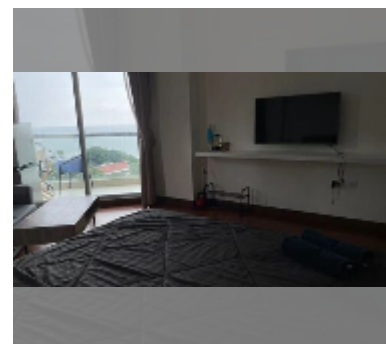

Condo for sale studio 33 m² in The Palm Wongamat, Pattaya

฿ 4,190,000

UNIT PARAMETERS:

UID	FS-243148
quota	foreign quota
type	studio
size	33m²
floor	11
view	sea view

PROJECT PARAMETERS:

district	Wongamat
buildings	2
floors	46
built in	2014
maintenance	฿ 15,840/year

FACILITIES:

General information: highrise, meters to beach: 50, minutes to beach: 1, open parking, multy-level parking, covered parking.

Swimming pool: swimming pool, kids pool, infinity view, water slides, waterfall, jacuzzi, pool bar .

Chill zone: chill zone, garden.

Health zone: gym, sauna, hamam.

Other: lobby, meeting room, games room, kids playgarden, CCTV, security.