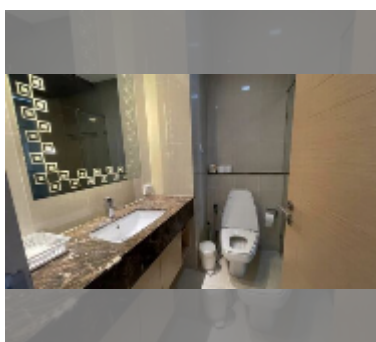

Condo for sale studio 33 m² in The Palm Wongamat, Pattaya

฿ 4,190,000

UNIT PARAMETERS:

UID	FS-243148
quota	foreign quota
type	studio
size	33m²
floor	11
view	sea view

PROJECT PARAMETERS:

district	Wongamat
buildings	2
floors	46
built in	2014
maintenance	฿ 15,840/year

FACILITIES:

General information: highrise, meters to beach: 50, minutes to beach: 1, open parking, multy-level parking, covered parking.

Swimming pool: swimming pool, kids pool, infinity view, water slides, waterfall, jacuzzi, pool bar .

Chill zone: chill zone, garden.

Health zone: gym, sauna, hamam.

Other: lobby, meeting room, games room, kids playgarden, CCTV, security.