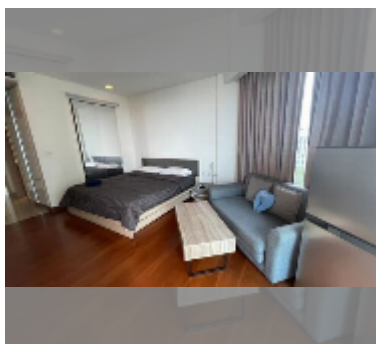

Condo for sale studio 33 m² in The Palm Wongamat, Pattaya

฿ 4,190,000

UNIT PARAMETERS:

UID	FS-243148
quota	foreign quota
type	studio
size	33m²
floor	11
view	sea view

PROJECT PARAMETERS:

district	Wongamat
buildings	2
floors	46
built in	2014
maintenance	฿ 15,840/year

FACILITIES:

General information: highrise, meters to beach: 50, minutes to beach: 1, open parking, multy-level parking, covered parking.

Swimming pool: swimming pool, kids pool, infinity view, water slides, waterfall, jacuzzi, pool bar .

Chill zone: chill zone, garden.

Health zone: gym, sauna, hamam.

Other: lobby, meeting room, games room, kids playgarden, CCTV, security.