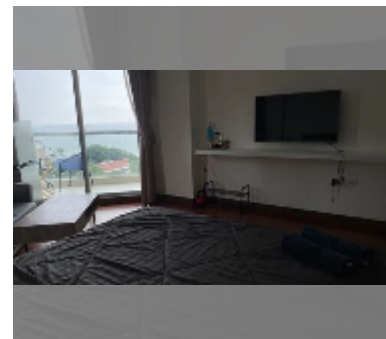

Condo for sale studio 33 m² in The Palm Wongamat, Pattaya

฿ 4,190,000

UNIT PARAMETERS:

UID	FS-243148
quota	foreign quota
type	studio
size	33m²
floor	11
view	sea view

PROJECT PARAMETERS:

district	Wongamat
buildings	2
floors	46
built in	2014
maintenance	฿ 15,840/year

FACILITIES:

General information: highrise, meters to beach: 50, minutes to beach: 1, open parking, multy-level parking, covered parking.

Swimming pool: swimming pool, kids pool, infinity view, water slides, waterfall, jacuzzi, pool bar .

Chill zone: chill zone, garden.

Health zone: gym, sauna, hamam.

Other: lobby, meeting room, games room, kids playgarden, CCTV, security.