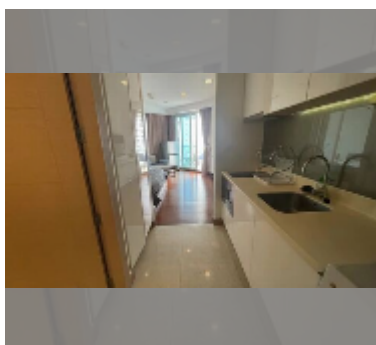

Condo for sale studio 33 m² in The Palm Wongamat, Pattaya

฿ 4,190,000

UNIT PARAMETERS:

UID	FS-243148
quota	foreign quota
type	studio
size	33m²
floor	11
view	sea view

PROJECT PARAMETERS:

district	Wongamat
buildings	2
floors	46
built in	2014
maintenance	฿ 15,840/year

FACILITIES:

General information: highrise, meters to beach: 50, minutes to beach: 1, open parking, multy-level parking, covered parking.

Swimming pool: swimming pool, kids pool, infinity view, water slides, waterfall, jacuzzi, pool bar .

Chill zone: chill zone, garden.

Health zone: gym, sauna, hamam.

Other: lobby, meeting room, games room, kids playgarden, CCTV, security.