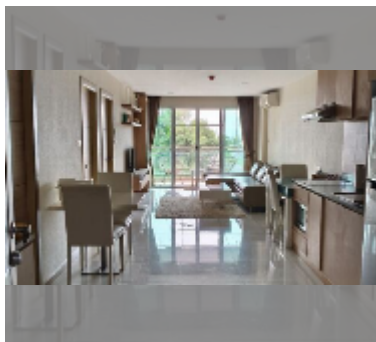

Condo for sale 2 bedroom 80 m² in Whale Marina Condo, Pattaya

฿ 7,380,000

UNIT PARAMETERS:

UID	FS-243144
quota	foreign quota
type	2 bedroom
size	80m ²
floor	3
view	sea view
quality	good
equipment: furniture, air conditioner, refrigerator	

Chill zone: garden, barbeque areas.

Health zone: gym, sauna.

Other: CCTV, security.

details