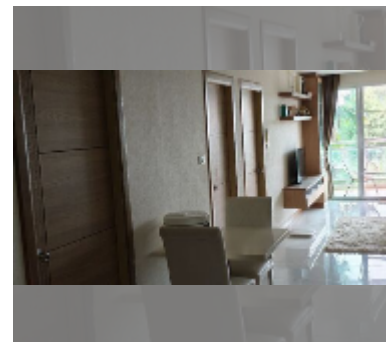

Condo for sale 2 bedroom 80 m² in Whale Marina Condo, Pattaya

฿ 7,380,000

UNIT PARAMETERS:

UID	FS-243144
quota	foreign quota
type	2 bedroom
size	80m²
floor	3
view	sea view
quality	good
equipment: furniture, air conditioner, refrigerator	

PROJECT PARAMETERS:

district	Na Jomtien
buildings	3
floors	8
built in	2019
maintenance	฿ 43,200/year

FACILITIES:

General information: lowrise, meters to beach: 500, open parking, covered parking.

Swimming pool: swimming pool.

Chill zone: garden, barbeque areas.

Health zone: gym, sauna.

Other: CCTV, security.