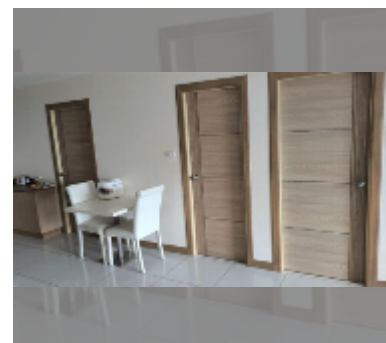

Condo for sale 2 bedroom 80 m² in Whale Marina Condo, Pattaya

฿ 7,380,000

UNIT PARAMETERS:

UID	FS-243144
quota	foreign quota
type	2 bedroom
size	80m²
floor	3
view	sea view
quality	good
equipment: furniture, air conditioner, refrigerator	

PROJECT PARAMETERS:

district	Na Jomtien
buildings	3
floors	8
built in	2019
maintenance	฿ 43,200/year

FACILITIES:

General information: lowrise, meters to beach: 500, open parking, covered parking.

Swimming pool: swimming pool.

Chill zone: garden, barbeque areas.

Health zone: gym, sauna.

Other: CCTV, security.