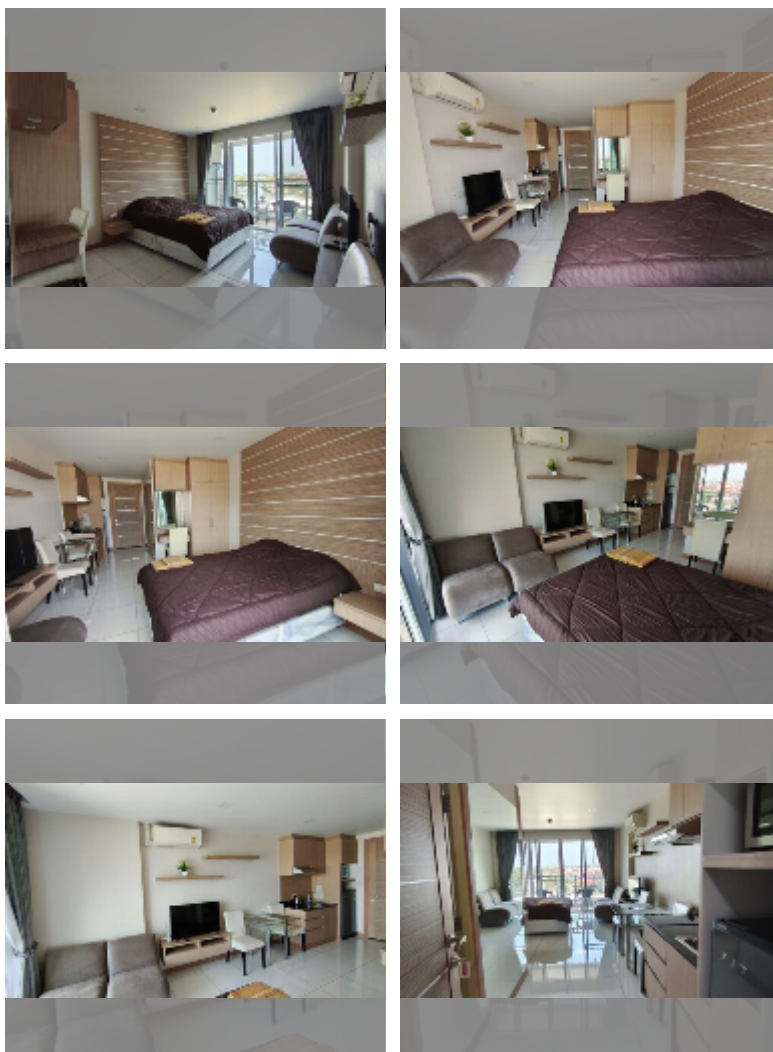

Condo for sale studio 29 m² in Whale Marina Condo, Pattaya

฿ 2,570,000

UNIT PARAMETERS:

UID	FS-243143
quota	foreign quota
type	studio
size	29m²
floor	5
view	city view
equipment: furniture, air conditioner, television	

PROJECT PARAMETERS:

district	Na Jomtien
buildings	3
floors	8
built in	2019
maintenance	฿ 15,660/year

FACILITIES:

General information: lowrise, meters to beach: 500, open parking, covered parking.

Swimming pool: swimming pool.

Chill zone: garden, barbeque areas.

Health zone: gym, sauna.

Other: CCTV, security.