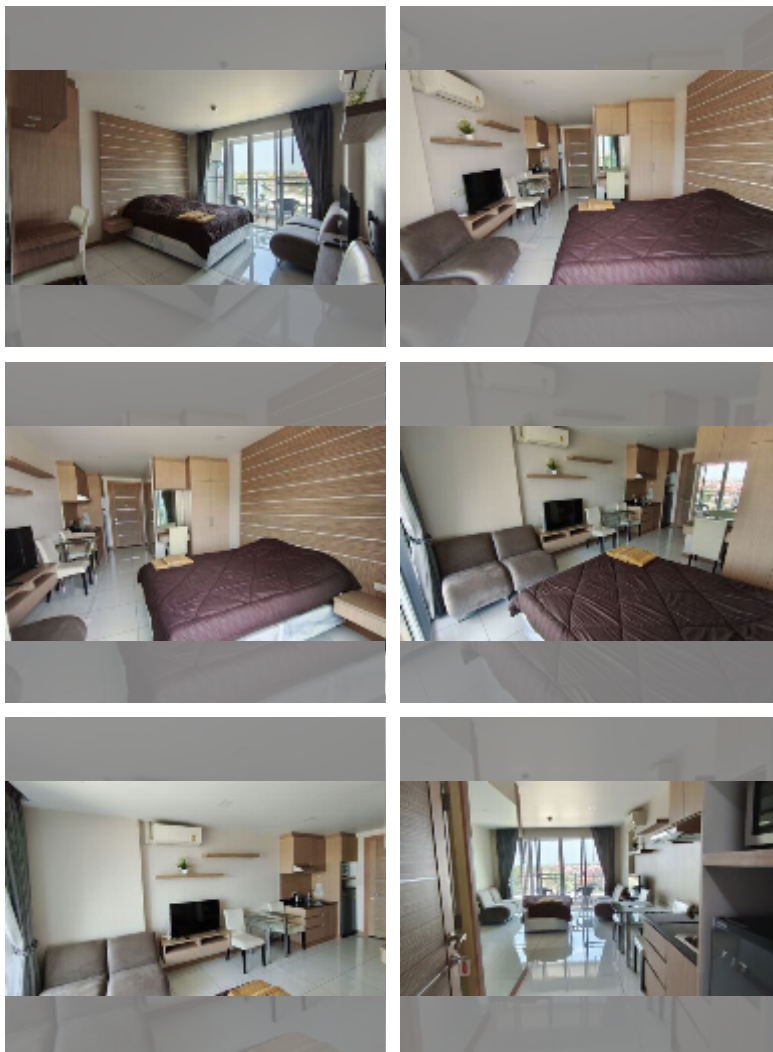

Condo for sale studio 29 m² in Whale Marina Condo, Pattaya

฿ 2,570,000

UNIT PARAMETERS:

UID	FS-243143
quota	foreign quota
type	studio
size	29m²
floor	5
view	city view
equipment: furniture, air conditioner, television	

PROJECT PARAMETERS:

district	Na Jomtien
buildings	3
floors	8
built in	2019
maintenance	฿ 15,660/year

FACILITIES:

General information: lowrise, meters to beach: 500, open parking, covered parking.

Swimming pool: swimming pool.

Chill zone: garden, barbeque areas.

Health zone: gym, sauna.

Other: CCTV, security.