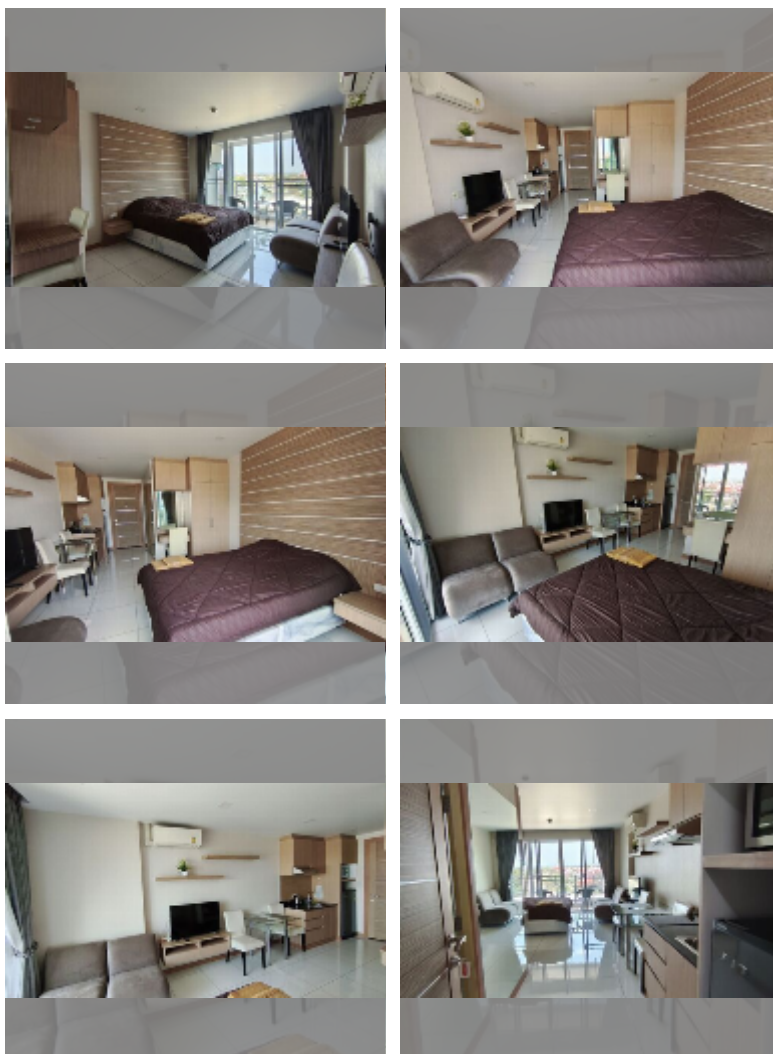

Condo for sale studio 29 m² in Whale Marina Condo, Pattaya

฿ 2,570,000

UNIT PARAMETERS:

UID	FS-243143
quota	foreign quota
type	studio
size	29m²
floor	5
view	city view
equipment: furniture, air conditioner, television	

PROJECT PARAMETERS:

district	Na Jomtien
buildings	3
floors	8
built in	2019
maintenance	฿ 15,660/year

FACILITIES:

General information: lowrise, meters to beach: 500, open parking, covered parking.

Swimming pool: swimming pool.

Chill zone: garden, barbeque areas.

Health zone: gym, sauna.

Other: CCTV, security.