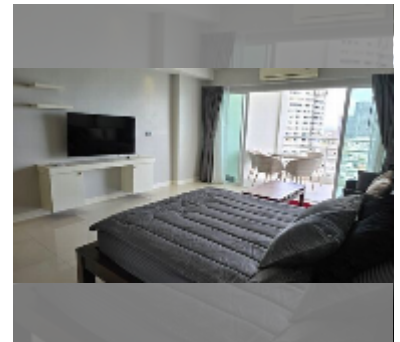

Condo for sale studio 48 m² in View Talay 7, Pattaya

฿ 4,510,000

UNIT PARAMETERS:

UID	FS-243142
quota	foreign quota
type	studio
size	48m²
floor	23
view	city view

PROJECT PARAMETERS:

district	Jomtien
buildings	1
floors	27
built in	2010

FACILITIES:

General information: highrise, open parking, covered parking.

Swimming pool: swimming pool.

Chill zone: chill zone, garden.

Health zone: gym.

Other: CCTV, security, minimart.