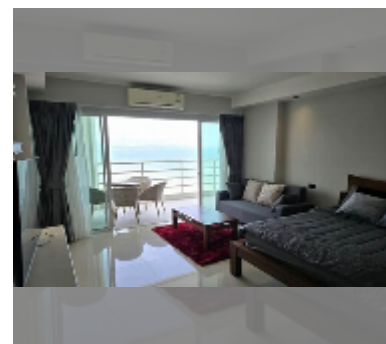

Condo for sale studio 48 m² in View Talay 7, Pattaya

฿ 4,510,000

UNIT PARAMETERS:

UID	FS-243142
quota	foreign quota
type	studio
size	48m²
floor	23
view	city view

PROJECT PARAMETERS:

district	Jomtien
buildings	1
floors	27
built in	2010

FACILITIES:

General information: highrise, open parking, covered parking.

Swimming pool: swimming pool.

Chill zone: chill zone, garden.

Health zone: gym.

Other: CCTV, security, minimart.