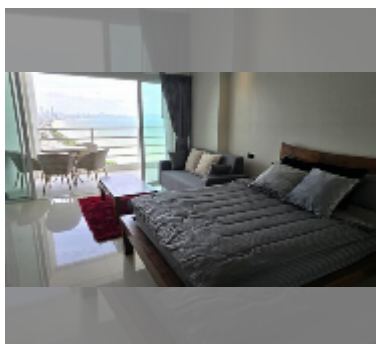

Condo for sale studio 48 m² in View Talay 7, Pattaya

฿ 4,510,000

UNIT PARAMETERS:

UID	FS-243142
quota	foreign quota
type	studio
size	48m²
floor	23
view	city view

PROJECT PARAMETERS:

district	Jomtien
buildings	1
floors	27
built in	2010

FACILITIES:

General information: highrise, open parking, covered parking.

Swimming pool: swimming pool.

Chill zone: chill zone, garden.

Health zone: gym.

Other: CCTV, security, minimart.