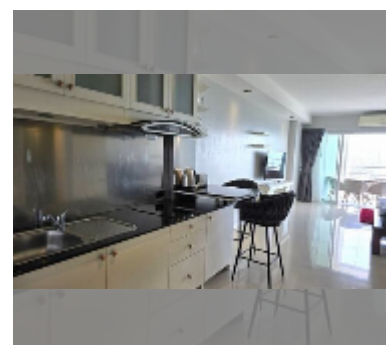

Condo for sale studio 48 m² in View Talay 7, Pattaya

฿ 4,510,000

UNIT PARAMETERS:

UID	FS-243142
quota	foreign quota
type	studio
size	48m²
floor	23
view	city view

PROJECT PARAMETERS:

district	Jomtien
buildings	1
floors	27
built in	2010

FACILITIES:

General information: highrise, open parking, covered parking.

Swimming pool: swimming pool.

Chill zone: chill zone, garden.

Health zone: gym.

Other: CCTV, security, minimart.