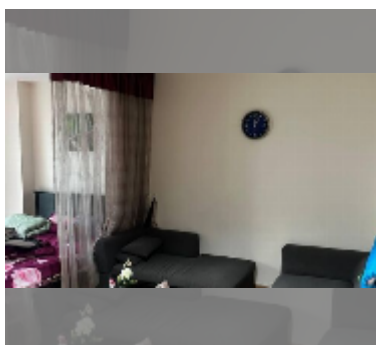

Condo for sale studio 48 m² in View Talay 7, Pattaya

฿ 3,230,000

UNIT PARAMETERS:

UID	FS-243141
quota	foreign quota
type	studio
size	48m²
floor	4
view	sea view
quality	good
equipment: furniture, air conditioner, television, refrigerator	

PROJECT PARAMETERS:

district	Jomtien
buildings	1
floors	27
built in	2010

FACILITIES:

General information: highrise, open parking, covered parking.

Swimming pool: swimming pool.

Chill zone: chill zone, garden.

Health zone: gym.

Other: CCTV, security, minimart.