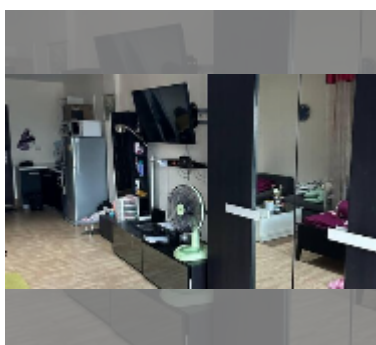

Condo for sale studio 48 m² in View Talay 7, Pattaya

฿ 3,230,000

UNIT PARAMETERS:

UID	FS-243141
quota	foreign quota
type	studio
size	48m ²
floor	4
view	sea view
quality	good
equipment: furniture, air conditioner, television, refrigerator	

Health zone: gym.

Other: CCTV, security, minimart.

details