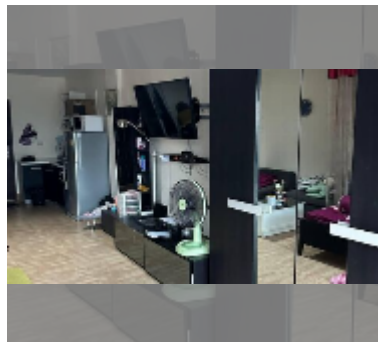

## Condo for sale studio 48 m<sup>2</sup> in View Talay 7, Pattaya

**฿ 3,230,000**

**UNIT PARAMETERS:**

UID	FS-243141
quota	foreign quota
type	studio
size	48m <sup>2</sup>
floor	4
view	sea view
quality	good
equipment: furniture, air conditioner, television, refrigerator	

Health zone: gym.

Other: CCTV, security, minimart.

details