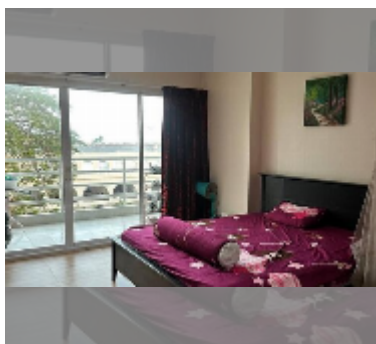

Condo for sale studio 48 m² in View Talay 7, Pattaya

฿ 3,230,000

UNIT PARAMETERS:

UID	FS-243141
quota	foreign quota
type	studio
size	48m²
floor	4
view	sea view
quality	good
equipment: furniture, air conditioner, television, refrigerator	

PROJECT PARAMETERS:

district	Jomtien
buildings	1
floors	27
built in	2010

FACILITIES:

General information: highrise, open parking, covered parking.

Swimming pool: swimming pool.

Chill zone: chill zone, garden.

Health zone: gym.

Other: CCTV, security, minimart.