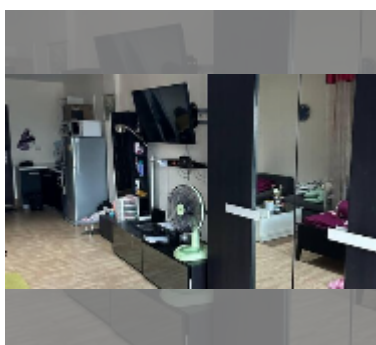

## Condo for sale studio 48 m<sup>2</sup> in View Talay 7, Pattaya

**฿ 3,230,000**

**UNIT PARAMETERS:**

UID	FS-243141
quota	foreign quota
type	studio
size	48m <sup>2</sup>
floor	4
view	sea view
quality	good
equipment: furniture, air conditioner, television, refrigerator	

Health zone: gym.

Other: CCTV, security, minimart.

details