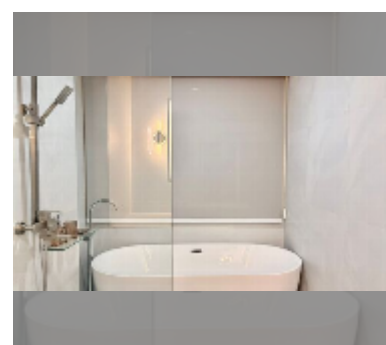

Condo for sale studio 48 m² in View Talay 5, Pattaya

฿ 3,460,000

UNIT PARAMETERS:

UID	FS-243140
quota	thai quota
type	studio
size	48m²
floor	13
view	partial sea view
quality	good
equipment: furniture, air conditioner	

PROJECT PARAMETERS:

district	Thappraya
buildings	2
floors	22
built in	2007
maintenance	฿ 11,520/year

FACILITIES:

General information: highrise, meters to beach: 150, minutes to beach: 3, open parking, covered parking.

Swimming pool: swimming pool.

Other: reception, CCTV, security, minimart, laundry, room service.