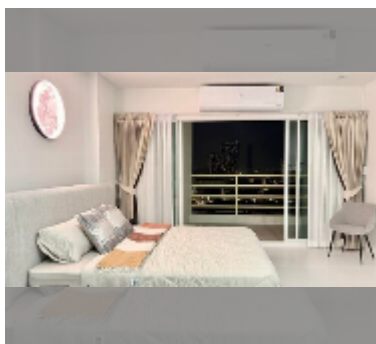

Condo for sale studio 48 m² in View Talay 5, Pattaya

฿ 3,460,000

UNIT PARAMETERS:

UID	FS-243140
quota	thai quota
type	studio
size	48m²
floor	13
view	partial sea view
quality	good
equipment: furniture, air conditioner	

PROJECT PARAMETERS:

district	Thappraya
buildings	2
floors	22
built in	2007
maintenance	฿ 11,520/year

FACILITIES:

General information: highrise, meters to beach: 150, minutes to beach: 3, open parking, covered parking.

Swimming pool: swimming pool.

Other: reception, CCTV, security, minimart, laundry, room service.