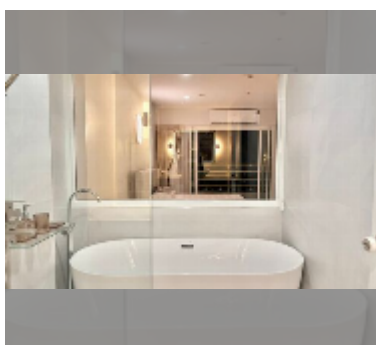

Condo for sale studio 48 m² in View Talay 5, Pattaya

฿ 3,460,000

UNIT PARAMETERS:

UID	FS-243140
quota	thai quota
type	studio
size	48m ²
floor	13
view	partial sea view
quality	good
equipment: furniture, air conditioner	

Swimming pool: swimming pool.

Other: reception, CCTV, security, minimart, laundry, room service.

details