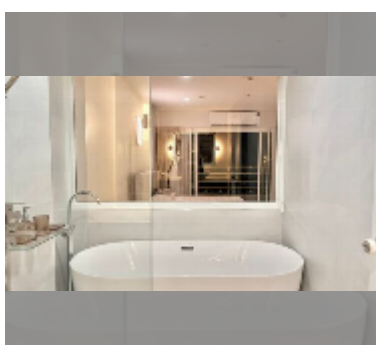

Condo for sale studio 48 m² in View Talay 5, Pattaya

฿ 3,460,000

UNIT PARAMETERS:

| | |
|---------------------------------------|------------------|
| UID | FS-243140 |
| quota | thai quota |
| type | studio |
| size | 48m ² |
| floor | 13 |
| view | partial sea view |
| quality | good |
| equipment: furniture, air conditioner | |

Swimming pool: swimming pool.

Other: reception, CCTV, security, minimart, laundry, room service.

details