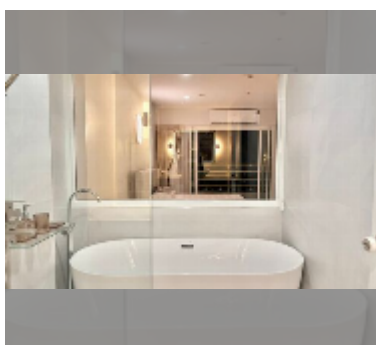

Condo for sale studio 48 m² in View Talay 5, Pattaya

฿ 3,460,000

UNIT PARAMETERS:

UID	FS-243140
quota	thai quota
type	studio
size	48m ²
floor	13
view	partial sea view
quality	good
equipment: furniture, air conditioner	

Swimming pool: swimming pool.

Other: reception, CCTV, security, minimart, laundry, room service.

[details](#)