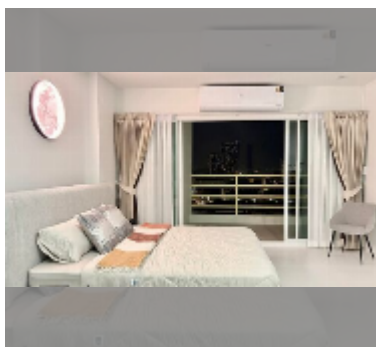

Condo for sale studio 48 m² in View Talay 5, Pattaya

฿ 3,460,000

UNIT PARAMETERS:

UID	FS-243140
quota	thai quota
type	studio
size	48m²
floor	13
view	partial sea view
quality	good
equipment: furniture, air conditioner	

PROJECT PARAMETERS:

district	Thappraya
buildings	2
floors	22
built in	2007
maintenance	฿ 11,520/year

FACILITIES:

General information: highrise, meters to beach: 150, minutes to beach: 3, open parking, covered parking.

Swimming pool: swimming pool.

Other: reception, CCTV, security, minimart, laundry, room service.