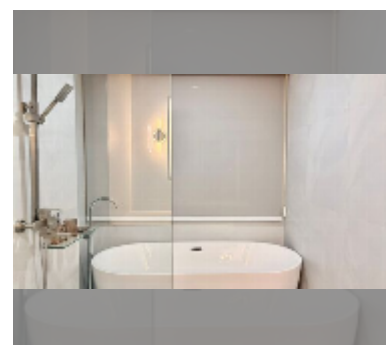

Condo for sale studio 48 m² in View Talay 5, Pattaya

฿ 3,460,000

UNIT PARAMETERS:

UID	FS-243140
quota	thai quota
type	studio
size	48m²
floor	13
view	partial sea view
quality	good
equipment: furniture, air conditioner	

PROJECT PARAMETERS:

district	Thappraya
buildings	2
floors	22
built in	2007
maintenance	฿ 11,520/year

FACILITIES:

General information: highrise, meters to beach: 150, minutes to beach: 3, open parking, covered parking.

Swimming pool: swimming pool.

Other: reception, CCTV, security, minimart, laundry, room service.