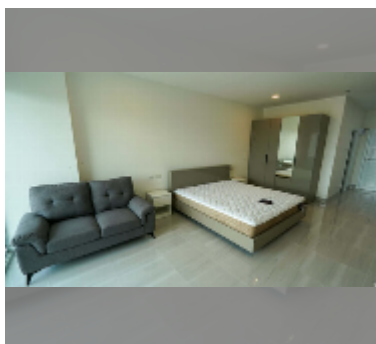

Condo for sale studio 49 m² in View Talay 5, Pattaya

฿ 2,730,000

UNIT PARAMETERS:

UID	FS-243139
quota	company ownership
type	studio
size	49m²
floor	14
view	partial sea view

PROJECT PARAMETERS:

district	Thappraya
buildings	2
floors	22
built in	2007
maintenance	฿ 11,760/year

FACILITIES:

General information: highrise, meters to beach: 150, minutes to beach: 3, open parking, covered parking.

Swimming pool: swimming pool.

Other: reception, CCTV, security, minimart, laundry, room service.