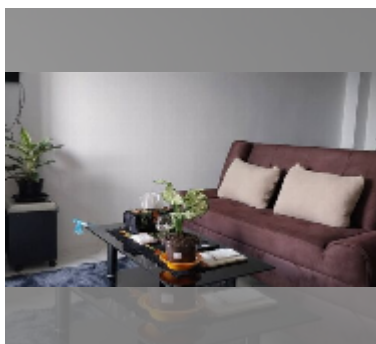

Condo for sale studio 32 m² in View Talay 1, Pattaya

฿ 1,630,000

UNIT PARAMETERS:

UID	FS-243137
quota	company ownership
type	studio
size	32m²
floor	8
view	city view
quality	good
equipment: furniture, air conditioner, television, washing-machine, refrigerator	

PROJECT PARAMETERS:

district	Thappraya
buildings	2
floors	15
built in	1997
maintenance	฿ 7,680/year

FACILITIES:

General information: highrise, meters to beach: 600, minutes to beach: 10, open parking.

Swimming pool: swimming pool, kids pool.

Chill zone: garden.

Health zone: massage.

Other: lobby, CCTV, security, minimart, laundry, room service.