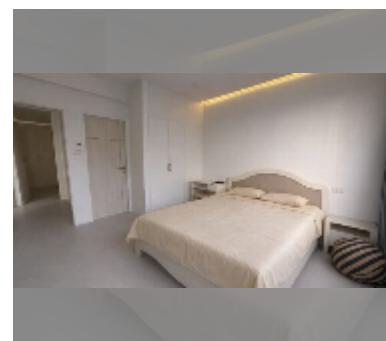

Condo for sale 2 bedroom 60 m² in Siam Penthouse III, Pattaya

฿ 4,500,000

UNIT PARAMETERS:

UID	FS-243131
quota	foreign quota
type	2 bedroom
size	60m²
floor	2
view	garden view

PROJECT PARAMETERS:

district	Wongamat
buildings	1
floors	12
built in	1985

FACILITIES:

General information: lowrise, meters to beach: 50, minutes to beach: 2, open parking, multy-level parking.

Swimming pool: swimming pool, kids pool, jacuzzi.

Chill zone: chill zone, garden.

Health zone: gym, sauna.

Other: reception, games room, CCTV, security, minimart.