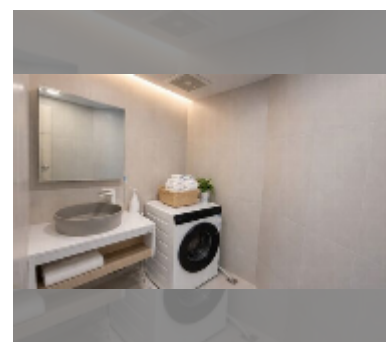

Condo for sale 2 bedroom 60 m² in Siam Penthouse III, Pattaya

฿ 4,500,000

UNIT PARAMETERS:

UID	FS-243131
quota	foreign quota
type	2 bedroom
size	60m²
floor	2
view	garden view

PROJECT PARAMETERS:

district	Wongamat
buildings	1
floors	12
built in	1985

FACILITIES:

General information: lowrise, meters to beach: 50, minutes to beach: 2, open parking, multy-level parking.

Swimming pool: swimming pool, kids pool, jacuzzi.

Chill zone: chill zone, garden.

Health zone: gym, sauna.

Other: reception, games room, CCTV, security, minimart.