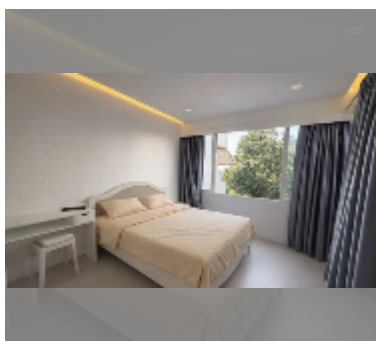

Condo for sale 2 bedroom 60 m² in Siam Penthouse III, Pattaya

฿ 4,500,000

UNIT PARAMETERS:

UID	FS-243131
quota	foreign quota
type	2 bedroom
size	60m²
floor	2
view	garden view

PROJECT PARAMETERS:

district	Wongamat
buildings	1
floors	12
built in	1985

FACILITIES:

General information: lowrise, meters to beach: 50, minutes to beach: 2, open parking, multy-level parking.

Swimming pool: swimming pool, kids pool, jacuzzi.

Chill zone: chill zone, garden.

Health zone: gym, sauna.

Other: reception, games room, CCTV, security, minimart.