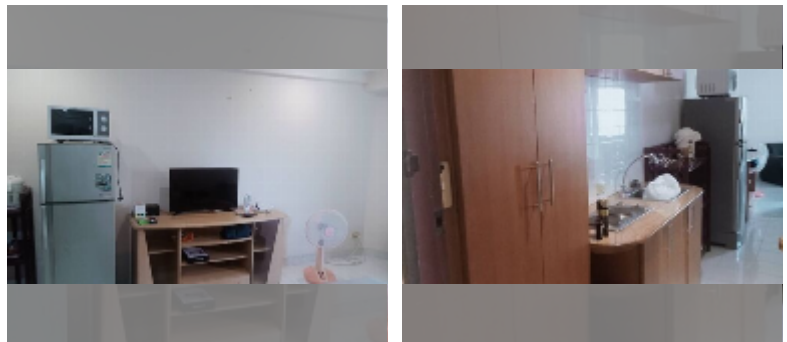

Condo for sale studio 27 m² in Jomtien beach condominium, Pattaya

฿ 1,260,000

UNIT PARAMETERS:

UID	FS-243128
quota	thai quota
type	studio
size	27m ²
floor	9
view	partial sea view
online viewing	yes

PROJECT PARAMETERS:

district	Jomtien
buildings	5
floors	18
built in	1993

FACILITIES:

- General information: highrise, open parking.
- Swimming pool: swimming pool.
- Chill zone: chill zone.
- Health zone: gym.
- Other: CCTV, security, minimart.