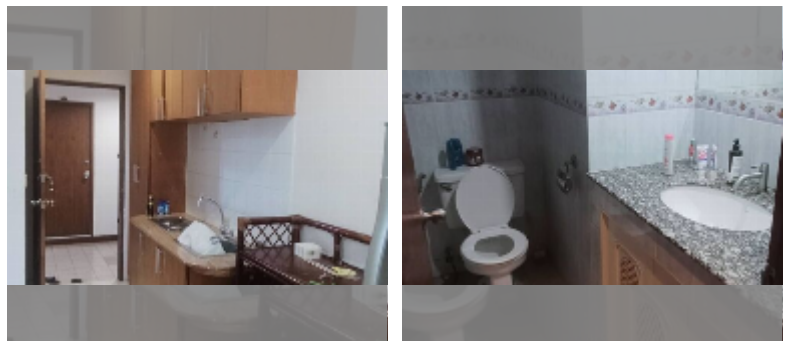

Condo for sale studio 27 m² in Jomtien beach condominium, Pattaya

฿ 1,260,000

UNIT PARAMETERS:

UID	FS-243128
quota	thai quota
type	studio
size	27m ²
floor	9
view	partial sea view
online viewing	yes

PROJECT PARAMETERS:

district	Jomtien
buildings	5
floors	18
built in	1993

FACILITIES:

- General information: highrise, open parking.
- Swimming pool: swimming pool.
- Chill zone: chill zone.
- Health zone: gym.
- Other: CCTV, security, minimart.