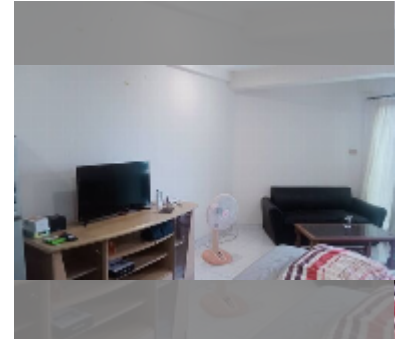

Condo for sale studio 27 m² in Jomtien beach condominium, Pattaya

฿ 1,260,000

UNIT PARAMETERS:

UID	FS-243128
quota	thai quota
type	studio
size	27m²
floor	9
view	partial sea view
online viewing	yes

PROJECT PARAMETERS:

district	Jomtien
buildings	5
floors	18
built in	1993

FACILITIES:

- General information: highrise, open parking.
- Swimming pool: swimming pool.
- Chill zone: chill zone.
- Health zone: gym.
- Other: CCTV, security, minimart.