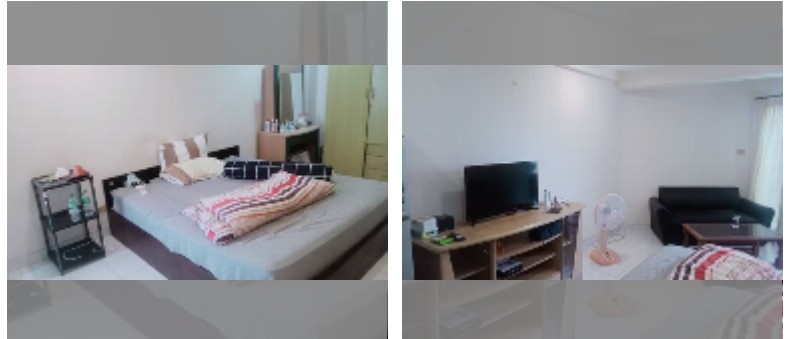

Condo for sale studio 27 m² in Jomtien beach condominium, Pattaya

฿ 1,260,000

UNIT PARAMETERS:

UID	FS-243128
quota	thai quota
type	studio
size	27m ²
floor	9
view	partial sea view
online viewing	yes

PROJECT PARAMETERS:

district	Jomtien
buildings	5
floors	18
built in	1993

FACILITIES:

- General information: highrise, open parking.
- Swimming pool: swimming pool.
- Chill zone: chill zone.
- Health zone: gym.
- Other: CCTV, security, minimart.