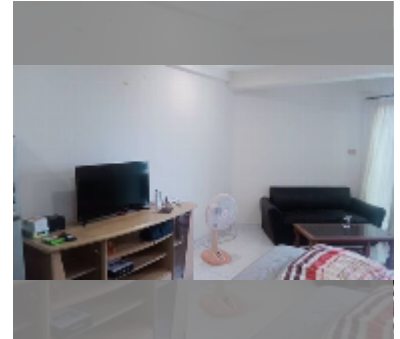

Condo for sale studio 27 m² in Jomtien beach condominium, Pattaya

฿ 1,260,000

UNIT PARAMETERS:

UID	FS-243128
quota	thai quota
type	studio
size	27m ²
floor	9
view	partial sea view
online viewing	yes

PROJECT PARAMETERS:

district	Jomtien
buildings	5
floors	18
built in	1993

FACILITIES:

- General information: highrise, open parking.
- Swimming pool: swimming pool.
- Chill zone: chill zone.
- Health zone: gym.
- Other: CCTV, security, minimart.