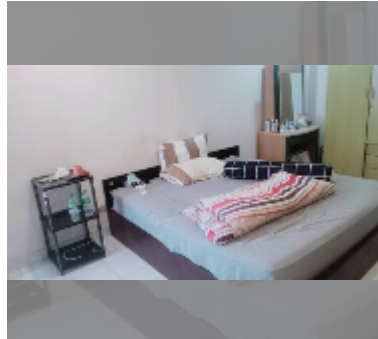

Condo for sale studio 27 m² in Jomtien beach condominium, Pattaya

฿ 1,260,000

UNIT PARAMETERS:

UID	FS-243128
quota	thai quota
type	studio
size	27m²
floor	9
view	partial sea view
online viewing	yes

PROJECT PARAMETERS:

district	Jomtien
buildings	5
floors	18
built in	1993

FACILITIES:

- General information: highrise, open parking.
- Swimming pool: swimming pool.
- Chill zone: chill zone.
- Health zone: gym.
- Other: CCTV, security, minimart.