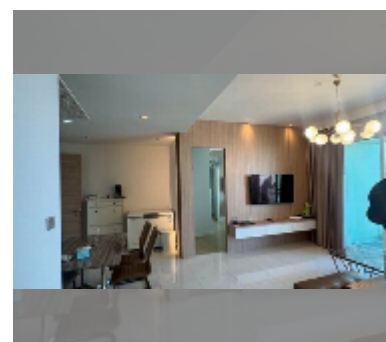

Condo for sale 2 bedroom 103 m² in Reflection Jomtien, Pattaya

฿ 15,750,000

UNIT PARAMETERS:

UID	FS-243114
quota	foreign quota
type	2 bedroom
size	103m²
floor	19
view	sea view
quality	good
equipment: furniture, air conditioner, television, washing-machine, refrigerator	

PROJECT PARAMETERS:

district	Jomtien
buildings	2
floors	55
built in	2013

FACILITIES:

General information: highrise, meters to beach: 100, minutes to beach: 1, pets are allowed, underground parking, open parking, multy-level parking, covered parking.

Swimming pool: swimming pool, kids pool, infinity view, water slides, waterfall, jacuzzi.

Chill zone: chill zone, garden, rooftop chillout, barbeque areas.

Health zone: gym, sauna, hamam, massage.

Other: reception, lobby, clubhouse, meeting room, games room, kids playgarden, CCTV, security, laundry, room service.