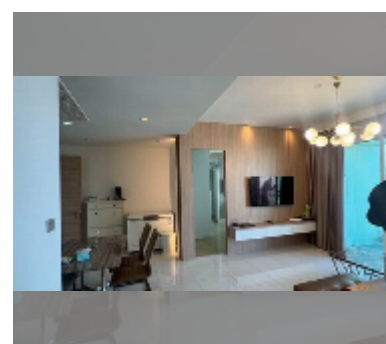

Condo for sale 2 bedroom 103 m² in Reflection Jomtien, Pattaya

฿ 15,750,000

UNIT PARAMETERS:

UID	FS-243114
quota	foreign quota
type	2 bedroom
size	103m²
floor	19
view	sea view
quality	good
equipment: furniture, air conditioner, television, washing-machine, refrigerator	

PROJECT PARAMETERS:

district	Jomtien
buildings	2
floors	55
built in	2013

FACILITIES:

General information: highrise, meters to beach: 100, minutes to beach: 1, pets are allowed, underground parking, open parking, multy-level parking, covered parking.

Swimming pool: swimming pool, kids pool, infinity view, water slides, waterfall, jacuzzi.

Chill zone: chill zone, garden, rooftop chillout, barbeque areas.

Health zone: gym, sauna, hamam, massage.

Other: reception, lobby, clubhouse, meeting room, games room, kids playgarden, CCTV, security, laundry, room service.