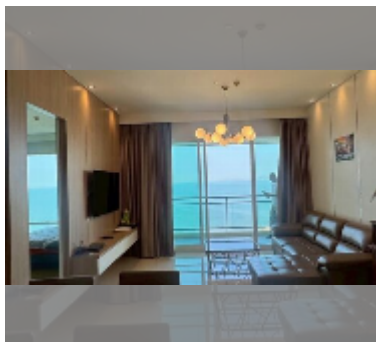

Condo for sale 2 bedroom 103 m² in Reflection Jomtien, Pattaya

฿ 15,750,000

UNIT PARAMETERS:

UID	FS-243114
quota	foreign quota
type	2 bedroom
size	103m ²
floor	19
view	sea view
quality	good
equipment: furniture, air conditioner, television, washing-machine, refrigerator	

Swimming pool: swimming pool, kids pool, infinity view, water slides, waterfall, jacuzzi.

Chill zone: chill zone, garden, rooftop chillout, barbeque areas.

Health zone: gym, sauna, hamam, massage.

Other: reception, lobby, clubhouse, meeting room, games room, kids playgarden, CCTV, security, laundry, room service.