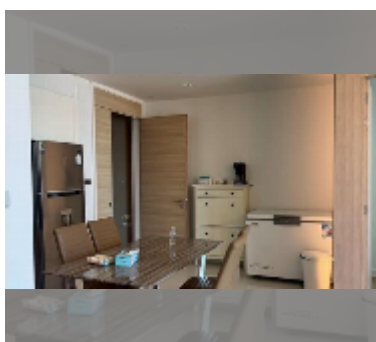

Condo for sale 2 bedroom 103 m² in Reflection Jomtien, Pattaya

฿ 15,750,000

UNIT PARAMETERS:

UID	FS-243114
quota	foreign quota
type	2 bedroom
size	103m²
floor	19
view	sea view
quality	good
equipment: furniture, air conditioner, television, washing-machine, refrigerator	

PROJECT PARAMETERS:

district	Jomtien
buildings	2
floors	55
built in	2013

FACILITIES:

General information: highrise, meters to beach: 100, minutes to beach: 1, pets are allowed, underground parking, open parking, multy-level parking, covered parking.

Swimming pool: swimming pool, kids pool, infinity view, water slides, waterfall, jacuzzi.

Chill zone: chill zone, garden, rooftop chillout, barbeque areas.

Health zone: gym, sauna, hamam, massage.

Other: reception, lobby, clubhouse, meeting room, games room, kids playgarden, CCTV, security, laundry, room service.