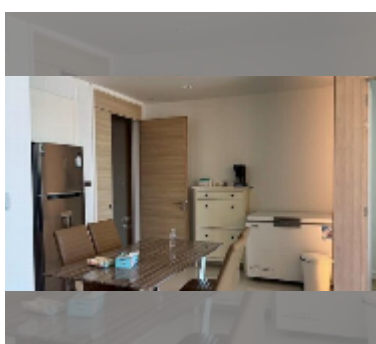

Condo for sale 2 bedroom 103 m² in Reflection Jomtien, Pattaya

฿ 15,750,000

UNIT PARAMETERS:

UID	FS-243114
quota	foreign quota
type	2 bedroom
size	103m²
floor	19
view	sea view
quality	good
equipment: furniture, air conditioner, television, washing-machine, refrigerator	

PROJECT PARAMETERS:

district	Jomtien
buildings	2
floors	55
built in	2013

FACILITIES:

General information: highrise, meters to beach: 100, minutes to beach: 1, pets are allowed, underground parking, open parking, multy-level parking, covered parking.

Swimming pool: swimming pool, kids pool, infinity view, water slides, waterfall, jacuzzi.

Chill zone: chill zone, garden, rooftop chillout, barbeque areas.

Health zone: gym, sauna, hamam, massage.

Other: reception, lobby, clubhouse, meeting room, games room, kids playgarden, CCTV, security, laundry, room service.