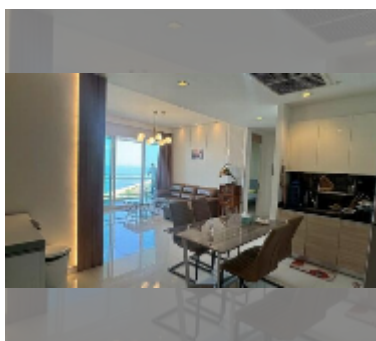

Condo for sale 2 bedroom 103 m² in Reflection Jomtien, Pattaya

฿ 15,750,000

UNIT PARAMETERS:

UID	FS-243114
quota	foreign quota
type	2 bedroom
size	103m ²
floor	19
view	sea view
quality	good
equipment: furniture, air conditioner, television, washing-machine, refrigerator	

Swimming pool: swimming pool, kids pool, infinity view, water slides, waterfall, jacuzzi.

Chill zone: chill zone, garden, rooftop chillout, barbeque areas.

Health zone: gym, sauna, hamam, massage.

Other: reception, lobby, clubhouse, meeting room, games room, kids playgarden, CCTV, security, laundry, room service.