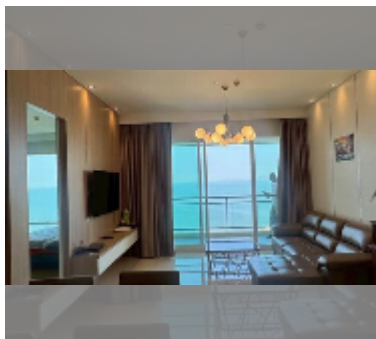

Condo for sale 2 bedroom 103 m² in Reflection Jomtien, Pattaya

฿ 15,750,000

UNIT PARAMETERS:

UID	FS-243114
quota	foreign quota
type	2 bedroom
size	103m ²
floor	19
view	sea view
quality	good
equipment: furniture, air conditioner, television, washing-machine, refrigerator	

Swimming pool: swimming pool, kids pool, infinity view, water slides, waterfall, jacuzzi.

Chill zone: chill zone, garden, rooftop chillout, barbeque areas.

Health zone: gym, sauna, hamam, massage.

Other: reception, lobby, clubhouse, meeting room, games room, kids playgarden, CCTV, security, laundry, room service.