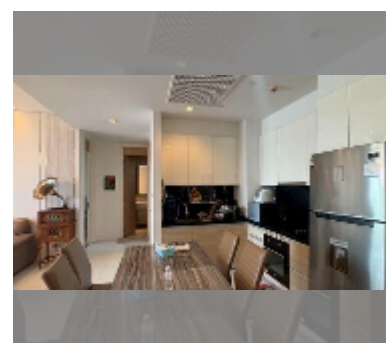

Condo for sale 2 bedroom 103 m² in Reflection Jomtien, Pattaya

฿ 15,750,000

UNIT PARAMETERS:

UID	FS-243114
quota	foreign quota
type	2 bedroom
size	103m ²
floor	19
view	sea view
quality	good
equipment: furniture, air conditioner, television, washing-machine, refrigerator	

Swimming pool: swimming pool, kids pool, infinity view, water slides, waterfall, jacuzzi.

Chill zone: chill zone, garden, rooftop chillout, barbeque areas.

Health zone: gym, sauna, hamam, massage.

Other: reception, lobby, clubhouse, meeting room, games room, kids playgarden, CCTV, security, laundry, room service.