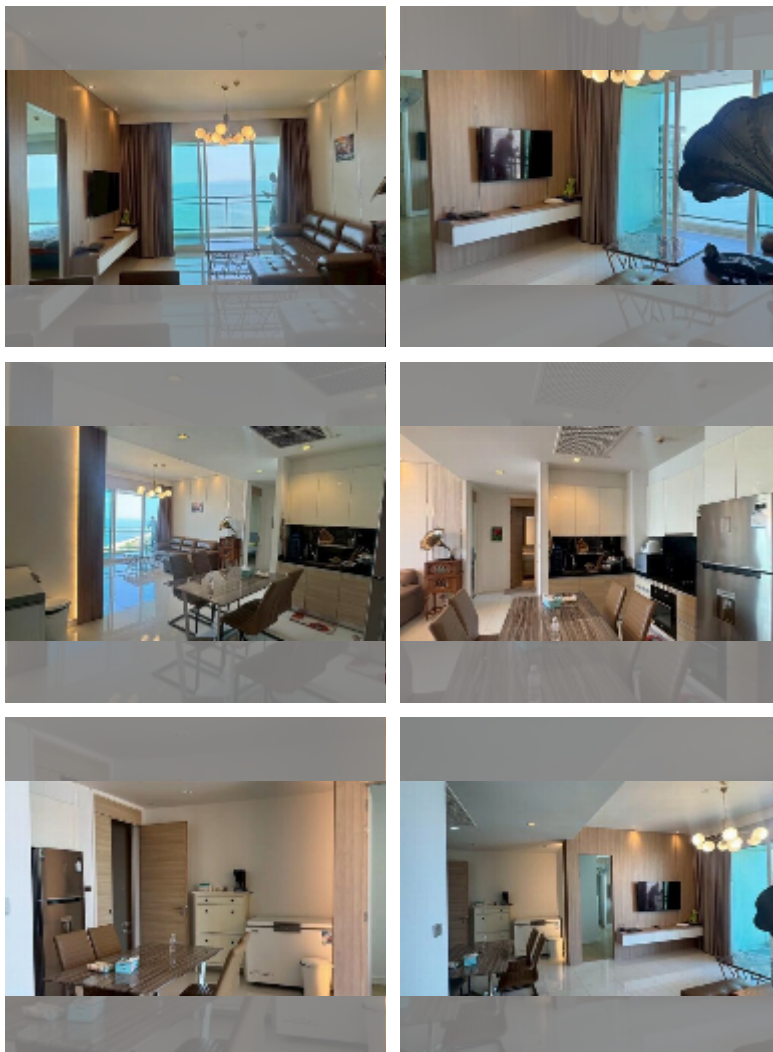

Condo for sale 2 bedroom 103 m² in Reflection Jomtien, Pattaya

฿ 15,750,000

UNIT PARAMETERS:

| | |
|--|-------------------|
| UID | FS-243114 |
| quota | foreign quota |
| type | 2 bedroom |
| size | 103m ² |
| floor | 19 |
| view | sea view |
| quality | good |
| equipment: furniture, air conditioner, television, washing-machine, refrigerator | |

Swimming pool: swimming pool, kids pool, infinity view, water slides, waterfall, jacuzzi.

Chill zone: chill zone, garden, rooftop chillout, barbeque areas.

Health zone: gym, sauna, hamam, massage.

Other: reception, lobby, clubhouse, meeting room, games room, kids playgarden, CCTV, security, laundry, room service.