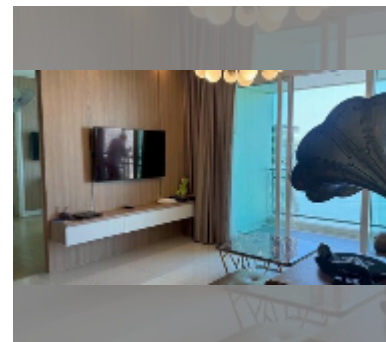

Condo for sale 2 bedroom 103 m² in Reflection Jomtien, Pattaya

฿ 15,750,000

UNIT PARAMETERS:

UID	FS-243114
quota	foreign quota
type	2 bedroom
size	103m ²
floor	19
view	sea view
quality	good
equipment: furniture, air conditioner, television, washing-machine, refrigerator	

Swimming pool: swimming pool, kids pool, infinity view, water slides, waterfall, jacuzzi.

Chill zone: chill zone, garden, rooftop chillout, barbeque areas.

Health zone: gym, sauna, hamam, massage.

Other: reception, lobby, clubhouse, meeting room, games room, kids playgarden, CCTV, security, laundry, room service.