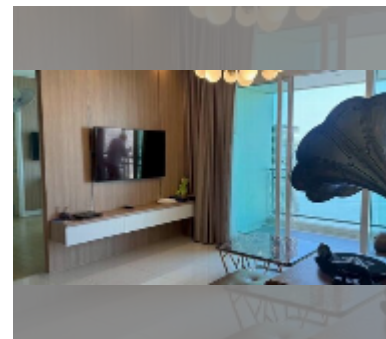

Condo for sale 2 bedroom 103 m² in Reflection Jomtien, Pattaya

฿ 15,750,000

UNIT PARAMETERS:

UID	FS-243114
quota	foreign quota
type	2 bedroom
size	103m ²
floor	19
view	sea view
quality	good
equipment: furniture, air conditioner, television, washing-machine, refrigerator	

Swimming pool: swimming pool, kids pool, infinity view, water slides, waterfall, jacuzzi.

Chill zone: chill zone, garden, rooftop chillout, barbeque areas.

Health zone: gym, sauna, hamam, massage.

Other: reception, lobby, clubhouse, meeting room, games room, kids playgarden, CCTV, security, laundry, room service.