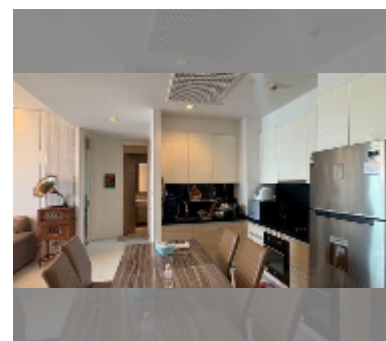

Condo for sale 2 bedroom 103 m² in Reflection Jomtien, Pattaya

฿ 15,750,000

UNIT PARAMETERS:

UID	FS-243114
quota	foreign quota
type	2 bedroom
size	103m ²
floor	19
view	sea view
quality	good
equipment: furniture, air conditioner, television, washing-machine, refrigerator	

Swimming pool: swimming pool, kids pool, infinity view, water slides, waterfall, jacuzzi.

Chill zone: chill zone, garden, rooftop chillout, barbeque areas.

Health zone: gym, sauna, hamam, massage.

Other: reception, lobby, clubhouse, meeting room, games room, kids playgarden, CCTV, security, laundry, room service.