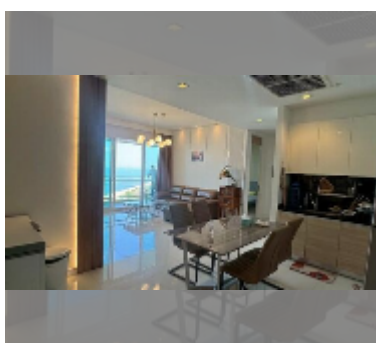

Condo for sale 2 bedroom 103 m² in Reflection Jomtien, Pattaya

฿ 15,750,000

UNIT PARAMETERS:

UID	FS-243114
quota	foreign quota
type	2 bedroom
size	103m ²
floor	19
view	sea view
quality	good
equipment: furniture, air conditioner, television, washing-machine, refrigerator	

Swimming pool: swimming pool, kids pool, infinity view, water slides, waterfall, jacuzzi.

Chill zone: chill zone, garden, rooftop chillout, barbeque areas.

Health zone: gym, sauna, hamam, massage.

Other: reception, lobby, clubhouse, meeting room, games room, kids playgarden, CCTV, security, laundry, room service.