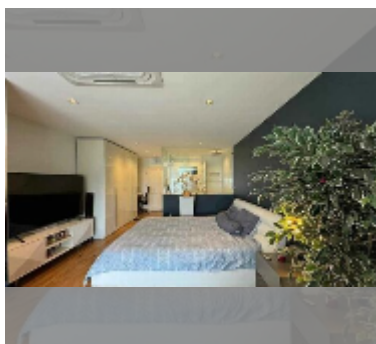

Condo for sale studio 39 m² in Pattaya Hill Resort, Pattaya

฿ 2,100,000

UNIT PARAMETERS:

UID	FS-243112
quota	foreign quota
type	studio
size	39m ²
floor	5
view	city view

PROJECT PARAMETERS:

district	Pratumnak
buildings	1
floors	23
built in	1991
maintenance	฿ 9,360/year

FACILITIES:

General information: resort, meters to beach: 350, minutes to beach: 7, open parking, covered parking.

Swimming pool: swimming pool, kids pool.

Health zone: gym.

Other: reception, lobby, CCTV, security.