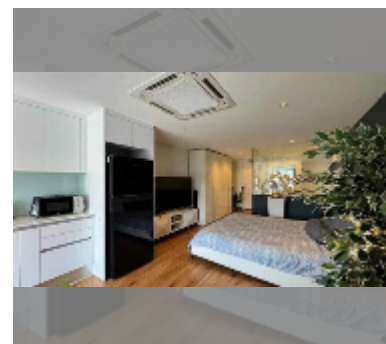

Condo for sale studio 39 m² in Pattaya Hill Resort, Pattaya

฿ 2,100,000

UNIT PARAMETERS:

UID	FS-243112
quota	foreign quota
type	studio
size	39m²
floor	5
view	city view

PROJECT PARAMETERS:

district	Pratumnak
buildings	1
floors	23
built in	1991
maintenance	฿ 9,360/year

FACILITIES:

General information: resort, meters to beach: 350, minutes to beach: 7, open parking, covered parking.

Swimming pool: swimming pool, kids pool.

Health zone: gym.

Other: reception, lobby, CCTV, security.