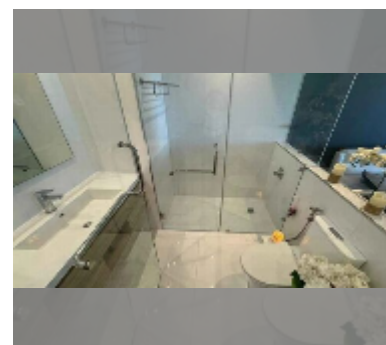

Condo for sale studio 39 m² in Pattaya Hill Resort, Pattaya

฿ 2,100,000

UNIT PARAMETERS:

UID	FS-243112
quota	foreign quota
type	studio
size	39m ²
floor	5
view	city view

PROJECT PARAMETERS:

district	Pratumnak
buildings	1
floors	23
built in	1991
maintenance	฿ 9,360/year

FACILITIES:

General information: resort, meters to beach: 350, minutes to beach: 7, open parking, covered parking.

Swimming pool: swimming pool, kids pool.

Health zone: gym.

Other: reception, lobby, CCTV, security.