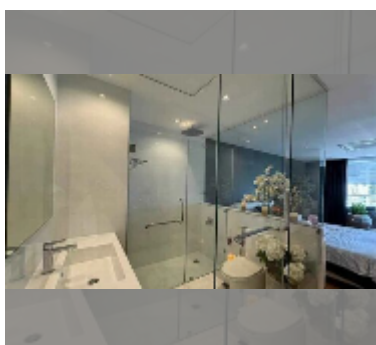

Condo for sale studio 39 m² in Pattaya Hill Resort, Pattaya

฿ 2,100,000

UNIT PARAMETERS:

UID	FS-243112
quota	foreign quota
type	studio
size	39m ²
floor	5
view	city view

PROJECT PARAMETERS:

district	Pratumnak
buildings	1
floors	23
built in	1991
maintenance	฿ 9,360/year

FACILITIES:

General information: resort, meters to beach: 350, minutes to beach: 7, open parking, covered parking.

Swimming pool: swimming pool, kids pool.

Health zone: gym.

Other: reception, lobby, CCTV, security.