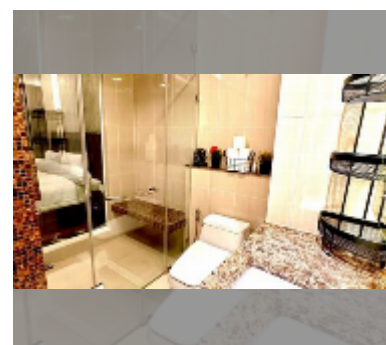

Condo for sale studio 33 m² in The Palm Wongamat, Pattaya

฿ 4,100,000

UNIT PARAMETERS:

UID	FS-243110
quota	foreign quota
type	studio
size	33m ²
floor	13
view	sea view

PROJECT PARAMETERS:

district	Wongamat
buildings	2
floors	46
built in	2014
maintenance	฿ 15,840/year

Chill zone: chill zone, garden.

Health zone: gym, sauna, hamam.

Other: lobby, meeting room, games room, kids playgarden, CCTV, security.

details