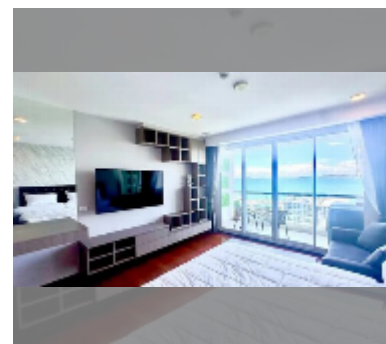

Condo for sale studio 33 m² in The Palm Wongamat, Pattaya

฿ 4,100,000

UNIT PARAMETERS:

UID	FS-243110
quota	foreign quota
type	studio
size	33m ²
floor	13
view	sea view

PROJECT PARAMETERS:

district	Wongamat
buildings	2
floors	46
built in	2014
maintenance	฿ 15,840/year

Chill zone: chill zone, garden.

Health zone: gym, sauna, hamam.

Other: lobby, meeting room, games room, kids playgarden, CCTV, security.

details