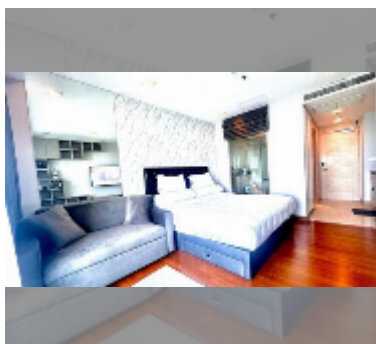

Condo for sale studio 33 m² in The Palm Wongamat, Pattaya

฿ 4,100,000

UNIT PARAMETERS:

UID	FS-243110
quota	foreign quota
type	studio
size	33m²
floor	13
view	sea view

PROJECT PARAMETERS:

district	Wongamat
buildings	2
floors	46
built in	2014
maintenance	฿ 15,840/year

FACILITIES:

General information: highrise, meters to beach: 50, minutes to beach: 1, open parking, multy-level parking, covered parking.

Swimming pool: swimming pool, kids pool, infinity view, water slides, waterfall, jacuzzi, pool bar .

Chill zone: chill zone, garden.

Health zone: gym, sauna, hamam.

Other: lobby, meeting room, games room, kids playgarden, CCTV, security.