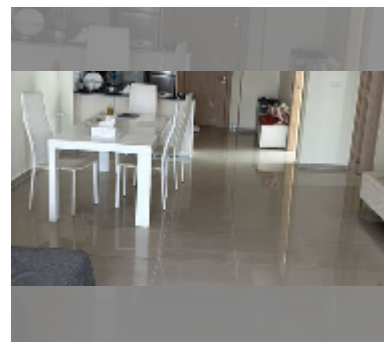

Condo for sale 2 bedroom 107 m² in Nova Ocean View, Pattaya

฿ 7,180,000

UNIT PARAMETERS:

UID	FS-243108
quota	foreign quota
type	2 bedroom
size	107m ²
floor	6
view	city view

PROJECT PARAMETERS:

district	Pratumnak
buildings	1
floors	8
built in	2011
maintenance	฿ 51,360/year

FACILITIES:

General information: boutique, underground parking.

Swimming pool: swimming pool, rooftop pool.

Chill zone: chill zone, rooftop chillout.

Health zone: gym.

Other: lobby, CCTV, security, minimart.