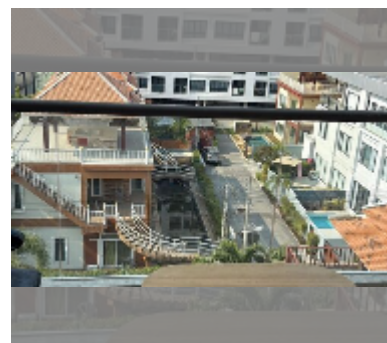

Condo for sale 2 bedroom 107 m² in Nova Ocean View, Pattaya

฿ 7,180,000

UNIT PARAMETERS:

UID	FS-243108
quota	foreign quota
type	2 bedroom
size	107m²
floor	6
view	city view

PROJECT PARAMETERS:

district	Pratumnak
buildings	1
floors	8
built in	2011
maintenance	฿ 51,360/year

FACILITIES:

General information: boutique, underground parking.

Swimming pool: swimming pool, rooftop pool.

Chill zone: chill zone, rooftop chillout.

Health zone: gym.

Other: lobby, CCTV, security, minimart.