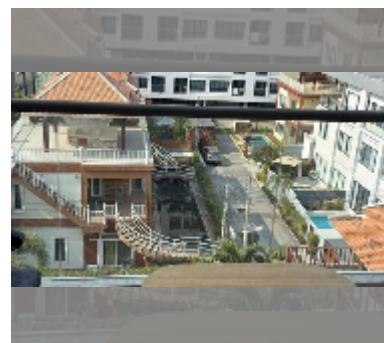

Condo for sale 2 bedroom 107 m² in Nova Ocean View, Pattaya

฿ 7,180,000

UNIT PARAMETERS:

UID	FS-243108
quota	foreign quota
type	2 bedroom
size	107m²
floor	6
view	city view

PROJECT PARAMETERS:

district	Pratumnak
buildings	1
floors	8
built in	2011
maintenance	฿ 51,360/year

FACILITIES:

General information: boutique, underground parking.

Swimming pool: swimming pool, rooftop pool.

Chill zone: chill zone, rooftop chillout.

Health zone: gym.

Other: lobby, CCTV, security, minimart.