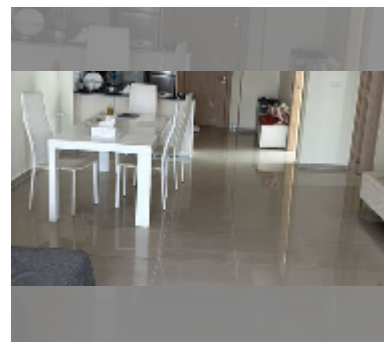

Condo for sale 2 bedroom 107 m² in Nova Ocean View, Pattaya

฿ 7,180,000

UNIT PARAMETERS:

UID	FS-243108
quota	foreign quota
type	2 bedroom
size	107m²
floor	6
view	city view

PROJECT PARAMETERS:

district	Pratumnak
buildings	1
floors	8
built in	2011
maintenance	฿ 51,360/year

FACILITIES:

General information: boutique, underground parking.

Swimming pool: swimming pool, rooftop pool.

Chill zone: chill zone, rooftop chillout.

Health zone: gym.

Other: lobby, CCTV, security, minimart.