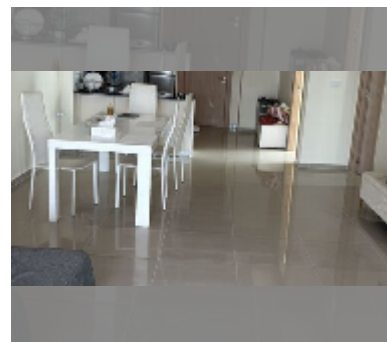

Condo for sale 2 bedroom 107 m² in Nova Ocean View, Pattaya

฿ 7,180,000

UNIT PARAMETERS:

UID	FS-243108
quota	foreign quota
type	2 bedroom
size	107m ²
floor	6
view	city view

PROJECT PARAMETERS:

district	Pratumnak
buildings	1
floors	8
built in	2011
maintenance	฿ 51,360/year

FACILITIES:

General information: boutique, underground parking.

Swimming pool: swimming pool, rooftop pool.

Chill zone: chill zone, rooftop chillout.

Health zone: gym.

Other: lobby, CCTV, security, minimart.