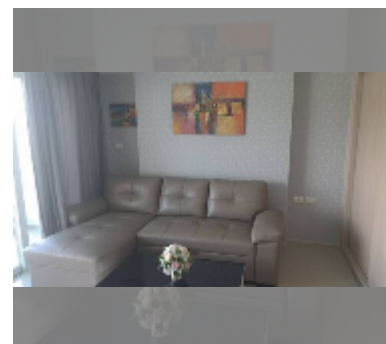

Condo for sale studio 43 m² in Nova Ocean View, Pattaya

฿ 2,680,000

UNIT PARAMETERS:

UID	FS-243107
quota	foreign quota
type	studio
size	43m ²
floor	8
view	city view

PROJECT PARAMETERS:

district	Pratumnak
buildings	1
floors	8
built in	2011
maintenance	฿ 20,640/year

FACILITIES:

General information: boutique, underground parking.

Swimming pool: swimming pool, rooftop pool.

Chill zone: chill zone, rooftop chillout.

Health zone: gym.

Other: lobby, CCTV, security, minimart.