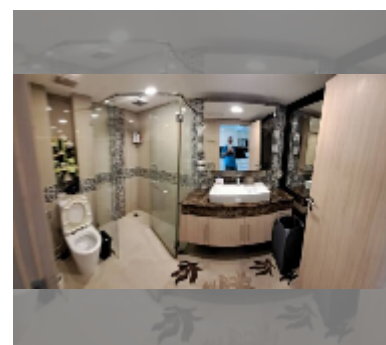

Condo for sale studio 43 m² in Nova Ocean View, Pattaya

฿ 2,680,000

UNIT PARAMETERS:

UID	FS-243107
quota	foreign quota
type	studio
size	43m ²
floor	8
view	city view

PROJECT PARAMETERS:

district	Pratumnak
buildings	1
floors	8
built in	2011
maintenance	฿ 20,640/year

FACILITIES:

General information: boutique, underground parking.

Swimming pool: swimming pool, rooftop pool.

Chill zone: chill zone, rooftop chillout.

Health zone: gym.

Other: lobby, CCTV, security, minimart.