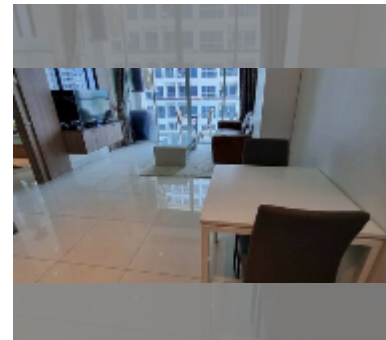

Condo for sale 1 bedroom 41 m² in Nam Talay Condominium, Pattaya

฿ 2,410,000

UNIT PARAMETERS:

UID	FS-243106
quota	foreign quota
type	1 bedroom
size	41m²
floor	7
view	sea view
quality	good
equipment: furniture, air conditioner, television, washing-machine, refrigerator	

PROJECT PARAMETERS:

district	Na Jomtien
buildings	1
floors	13
built in	2014

FACILITIES:

General information: resort, meters to beach: 50, minutes to beach: 2, open parking.

Swimming pool: swimming pool, kids pool, jacuzzi.

Chill zone: garden, rooftop chillout.

Health zone: gym, massage.

Other: reception, lobby, CCTV, security, minimart, laundry, room service.