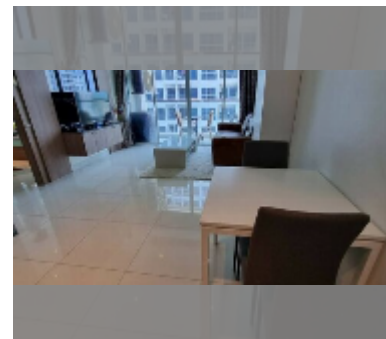

Condo for sale 1 bedroom 41 m² in Nam Talay Condominium, Pattaya

฿ 2,410,000

UNIT PARAMETERS:

UID	FS-243106
quota	foreign quota
type	1 bedroom
size	41m ²
floor	7
view	sea view
quality	good
equipment: furniture, air conditioner, television, washing-machine, refrigerator	

Chill zone: garden, rooftop chillout.

Health zone: gym, massage.

Other: reception, lobby, CCTV, security, minimart, laundry, room service.

[details](#)