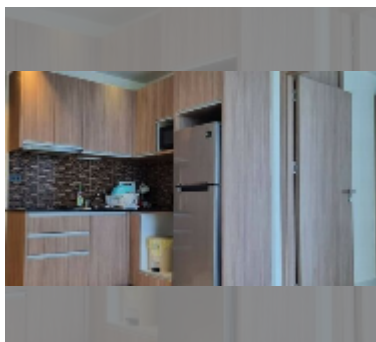

Condo for sale 1 bedroom 41 m² in Nam Talay Condominium, Pattaya

฿ 2,410,000

UNIT PARAMETERS:

UID	FS-243106
quota	foreign quota
type	1 bedroom
size	41m²
floor	7
view	sea view
quality	good
equipment: furniture, air conditioner, television, washing-machine, refrigerator	

PROJECT PARAMETERS:

district	Na Jomtien
buildings	1
floors	13
built in	2014

FACILITIES:

General information: resort, meters to beach: 50, minutes to beach: 2, open parking.

Swimming pool: swimming pool, kids pool, jacuzzi.

Chill zone: garden, rooftop chillout.

Health zone: gym, massage.

Other: reception, lobby, CCTV, security, minimart, laundry, room service.