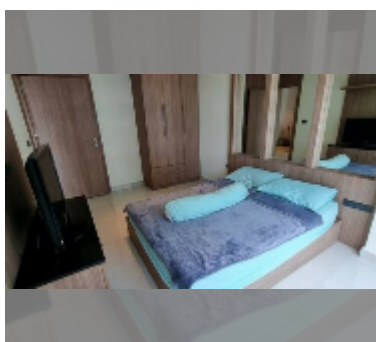

Condo for sale 1 bedroom 41 m² in Nam Talay Condominium, Pattaya

฿ 2,410,000

UNIT PARAMETERS:

UID	FS-243106
quota	foreign quota
type	1 bedroom
size	41m²
floor	7
view	sea view
quality	good
equipment: furniture, air conditioner, television, washing-machine, refrigerator	

PROJECT PARAMETERS:

district	Na Jomtien
buildings	1
floors	13
built in	2014

FACILITIES:

General information: resort, meters to beach: 50, minutes to beach: 2, open parking.

Swimming pool: swimming pool, kids pool, jacuzzi.

Chill zone: garden, rooftop chillout.

Health zone: gym, massage.

Other: reception, lobby, CCTV, security, minimart, laundry, room service.