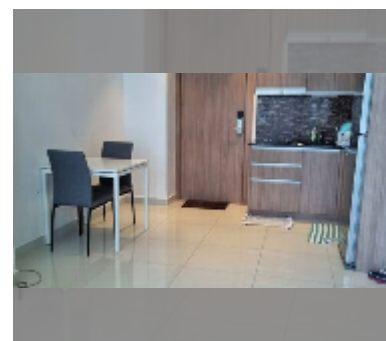

Condo for sale 1 bedroom 41 m² in Nam Talay Condominium, Pattaya

฿ 2,410,000

UNIT PARAMETERS:

UID	FS-243106
quota	foreign quota
type	1 bedroom
size	41m ²
floor	7
view	sea view
quality	good
equipment: furniture, air conditioner, television, washing-machine, refrigerator	

Chill zone: garden, rooftop chillout.

Health zone: gym, massage.

Other: reception, lobby, CCTV, security, minimart, laundry, room service.

[details](#)