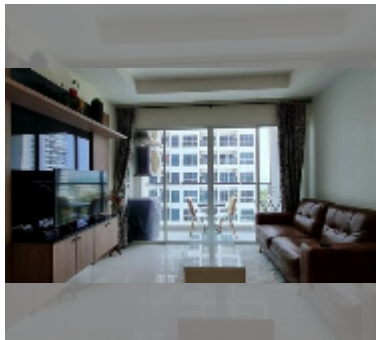

Condo for sale 1 bedroom 41 m² in Nam Talay Condominium, Pattaya

฿ 2,410,000

UNIT PARAMETERS:

UID	FS-243106
quota	foreign quota
type	1 bedroom
size	41m²
floor	7
view	sea view
quality	good
equipment: furniture, air conditioner, television, washing-machine, refrigerator	

PROJECT PARAMETERS:

district	Na Jomtien
buildings	1
floors	13
built in	2014

FACILITIES:

General information: resort, meters to beach: 50, minutes to beach: 2, open parking.

Swimming pool: swimming pool, kids pool, jacuzzi.

Chill zone: garden, rooftop chillout.

Health zone: gym, massage.

Other: reception, lobby, CCTV, security, minimart, laundry, room service.