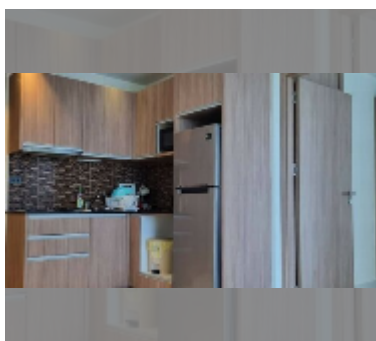

Condo for sale 1 bedroom 41 m² in Nam Talay Condominium, Pattaya

฿ 2,410,000

UNIT PARAMETERS:

UID	FS-243106
quota	foreign quota
type	1 bedroom
size	41m²
floor	7
view	sea view
quality	good
equipment: furniture, air conditioner, television, washing-machine, refrigerator	

PROJECT PARAMETERS:

district	Na Jomtien
buildings	1
floors	13
built in	2014

FACILITIES:

General information: resort, meters to beach: 50, minutes to beach: 2, open parking.

Swimming pool: swimming pool, kids pool, jacuzzi.

Chill zone: garden, rooftop chillout.

Health zone: gym, massage.

Other: reception, lobby, CCTV, security, minimart, laundry, room service.