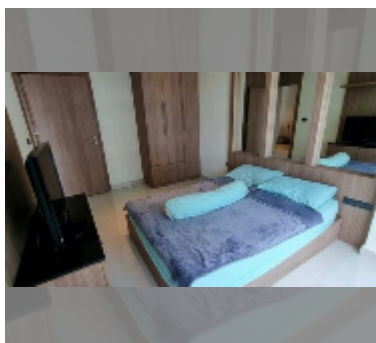

Condo for sale 1 bedroom 41 m² in Nam Talay Condominium, Pattaya

฿ 2,410,000

UNIT PARAMETERS:

UID	FS-243106
quota	foreign quota
type	1 bedroom
size	41m²
floor	7
view	sea view
quality	good
equipment: furniture, air conditioner, television, washing-machine, refrigerator	

PROJECT PARAMETERS:

district	Na Jomtien
buildings	1
floors	13
built in	2014

FACILITIES:

General information: resort, meters to beach: 50, minutes to beach: 2, open parking.

Swimming pool: swimming pool, kids pool, jacuzzi.

Chill zone: garden, rooftop chillout.

Health zone: gym, massage.

Other: reception, lobby, CCTV, security, minimart, laundry, room service.