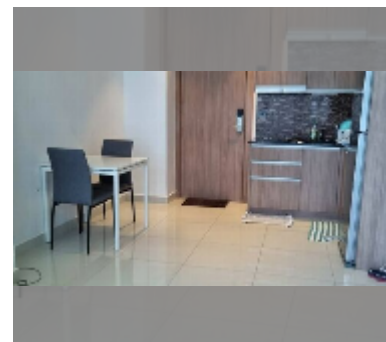

Condo for sale 1 bedroom 41 m² in Nam Talay Condominium, Pattaya

฿ 2,410,000

UNIT PARAMETERS:

UID	FS-243106
quota	foreign quota
type	1 bedroom
size	41m²
floor	7
view	sea view
quality	good
equipment: furniture, air conditioner, television, washing-machine, refrigerator	

PROJECT PARAMETERS:

district	Na Jomtien
buildings	1
floors	13
built in	2014

FACILITIES:

General information: resort, meters to beach: 50, minutes to beach: 2, open parking.

Swimming pool: swimming pool, kids pool, jacuzzi.

Chill zone: garden, rooftop chillout.

Health zone: gym, massage.

Other: reception, lobby, CCTV, security, minimart, laundry, room service.