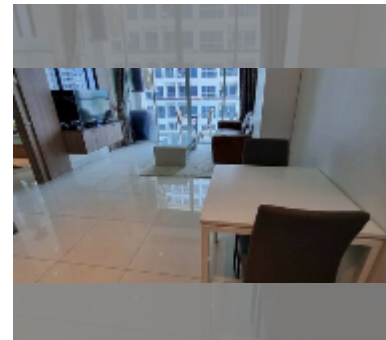

Condo for sale 1 bedroom 41 m² in Nam Talay Condominium, Pattaya

฿ 2,410,000

UNIT PARAMETERS:

UID	FS-243106
quota	foreign quota
type	1 bedroom
size	41m ²
floor	7
view	sea view
quality	good
equipment: furniture, air conditioner, television, washing-machine, refrigerator	

Chill zone: garden, rooftop chillout.

Health zone: gym, massage.

Other: reception, lobby, CCTV, security, minimart, laundry, room service.

[details](#)