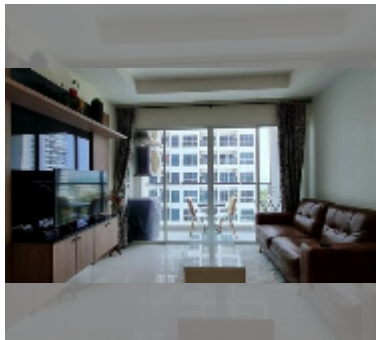

Condo for sale 1 bedroom 41 m² in Nam Talay Condominium, Pattaya

฿ 2,410,000

UNIT PARAMETERS:

UID	FS-243106
quota	foreign quota
type	1 bedroom
size	41m ²
floor	7
view	sea view
quality	good
equipment: furniture, air conditioner, television, washing-machine, refrigerator	

PROJECT PARAMETERS:

district	Na Jomtien
buildings	1
floors	13
built in	2014

FACILITIES:

General information: resort, meters to beach: 50, minutes to beach: 2, open parking.

Swimming pool: swimming pool, kids pool, jacuzzi.

Chill zone: garden, rooftop chillout.

Health zone: gym, massage.

Other: reception, lobby, CCTV, security, minimart, laundry, room service.

[details](#)