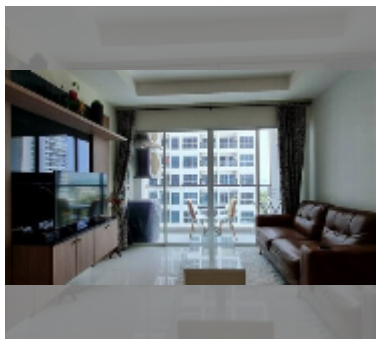

Condo for sale 1 bedroom 41 m² in Nam Talay Condominium, Pattaya

฿ 2,410,000

UNIT PARAMETERS:

UID	FS-243106
quota	foreign quota
type	1 bedroom
size	41m ²
floor	7
view	sea view
quality	good
equipment: furniture, air conditioner, television, washing-machine, refrigerator	

PROJECT PARAMETERS:

district	Na Jomtien
buildings	1
floors	13
built in	2014

FACILITIES:

General information: resort, meters to beach: 50, minutes to beach: 2, open parking.

Swimming pool: swimming pool, kids pool, jacuzzi.

Chill zone: garden, rooftop chillout.

Health zone: gym, massage.

Other: reception, lobby, CCTV, security, minimart, laundry, room service.

[details](#)