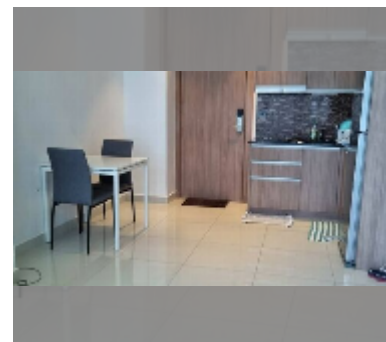

Condo for sale 1 bedroom 41 m² in Nam Talay Condominium, Pattaya

฿ 2,410,000

UNIT PARAMETERS:

UID	FS-243106
quota	foreign quota
type	1 bedroom
size	41m ²
floor	7
view	sea view
quality	good
equipment: furniture, air conditioner, television, washing-machine, refrigerator	

Chill zone: garden, rooftop chillout.

Health zone: gym, massage.

Other: reception, lobby, CCTV, security, minimart, laundry, room service.

[details](#)