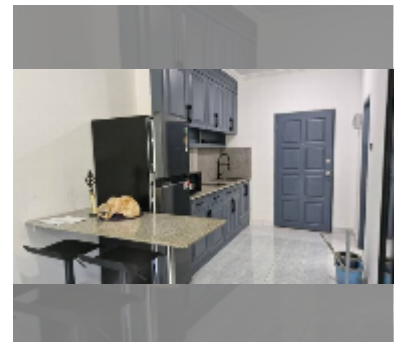

Condo for sale studio 41 m² in View Talay 2, Pattaya

฿ 1,990,000

UNIT PARAMETERS:

UID	FS-243105
quota	foreign quota
type	studio
size	41m²
floor	1
view	garden view

PROJECT PARAMETERS:

district	Jomtien
buildings	2
floors	20
built in	2002

FACILITIES:

General information: highrise, open parking, covered parking.

Swimming pool: swimming pool, kids pool.

Other: lobby, CCTV, security, minimart, laundry, room service.