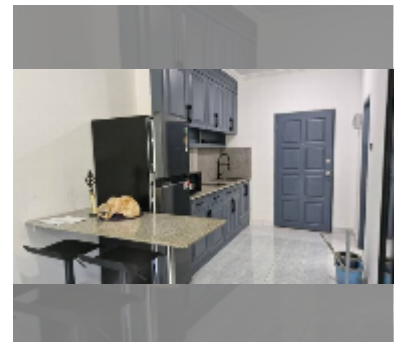

Condo for sale studio 41 m² in View Talay 2, Pattaya

฿ 1,990,000

UNIT PARAMETERS:

UID	FS-243105
quota	foreign quota
type	studio
size	41m ²
floor	1
view	garden view

PROJECT PARAMETERS:

district	Jomtien
buildings	2
floors	20
built in	2002

FACILITIES:

General information: highrise, open parking, covered parking.

Swimming pool: swimming pool, kids pool.

Other: lobby, CCTV, security, minimart, laundry, room service.

details