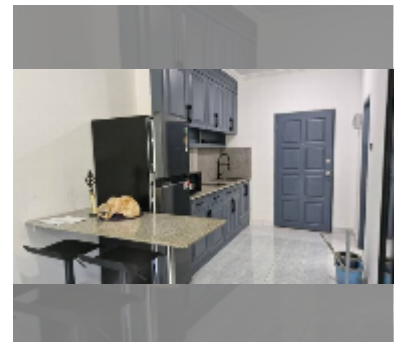

Condo for sale studio 41 m² in View Talay 2, Pattaya

฿ 1,990,000

UNIT PARAMETERS:

UID	FS-243105
quota	foreign quota
type	studio
size	41m ²
floor	1
view	garden view

PROJECT PARAMETERS:

district	Jomtien
buildings	2
floors	20
built in	2002

FACILITIES:

General information: highrise, open parking, covered parking.

Swimming pool: swimming pool, kids pool.

Other: lobby, CCTV, security, minimart, laundry, room service.

[details](#)