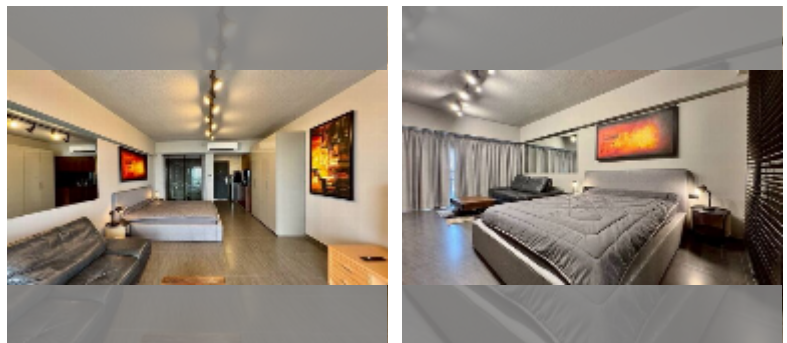

Condo for sale studio 47 m² in Metro Jomtien Condotel, Pattaya

฿ 3,590,000

UNIT PARAMETERS:

UID	FS-243104
quota	foreign quota
type	studio
size	47m²
floor	8
view	sea view

PROJECT PARAMETERS:

district	Jomtien
buildings	2
floors	42
built in	1988
maintenance	฿ 14,100/year

FACILITIES:

General information: highrise, meters to beach: 50, minutes to beach: 1, open parking, multy-level parking.

Swimming pool: swimming pool, kids pool.

Chill zone: chill zone, garden.

Health zone: gym.

Other: reception, lobby, CCTV, security, minimart.