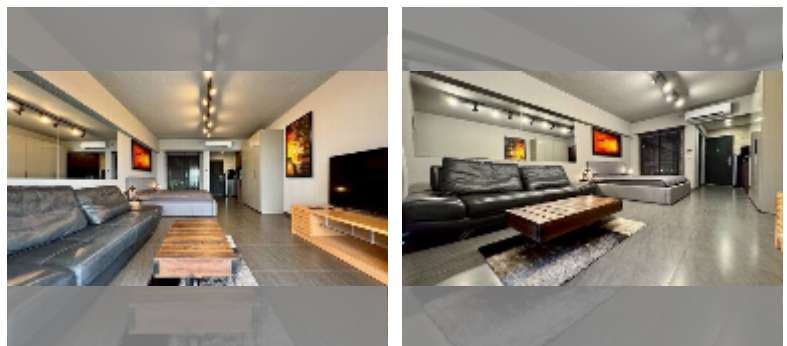

Condo for sale studio 47 m² in Metro Jomtien Condotel, Pattaya

฿ 3,590,000

UNIT PARAMETERS:

UID	FS-243104
quota	foreign quota
type	studio
size	47m²
floor	8
view	sea view

PROJECT PARAMETERS:

district	Jomtien
buildings	2
floors	42
built in	1988
maintenance	฿ 14,100/year

FACILITIES:

General information: highrise, meters to beach: 50, minutes to beach: 1, open parking, multy-level parking.

Swimming pool: swimming pool, kids pool.

Chill zone: chill zone, garden.

Health zone: gym.

Other: reception, lobby, CCTV, security, minimart.