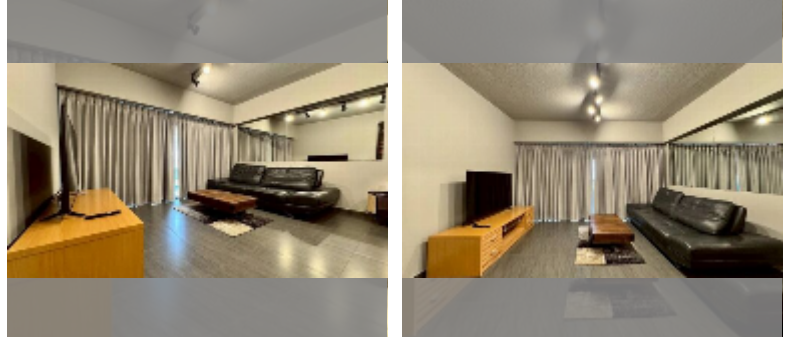

Condo for sale studio 47 m² in Metro Jomtien Condotel, Pattaya

฿ 3,590,000

UNIT PARAMETERS:

UID	FS-243104
quota	foreign quota
type	studio
size	47m²
floor	8
view	sea view

PROJECT PARAMETERS:

district	Jomtien
buildings	2
floors	42
built in	1988
maintenance	฿ 14,100/year

FACILITIES:

General information: highrise, meters to beach: 50, minutes to beach: 1, open parking, multy-level parking.

Swimming pool: swimming pool, kids pool.

Chill zone: chill zone, garden.

Health zone: gym.

Other: reception, lobby, CCTV, security, minimart.