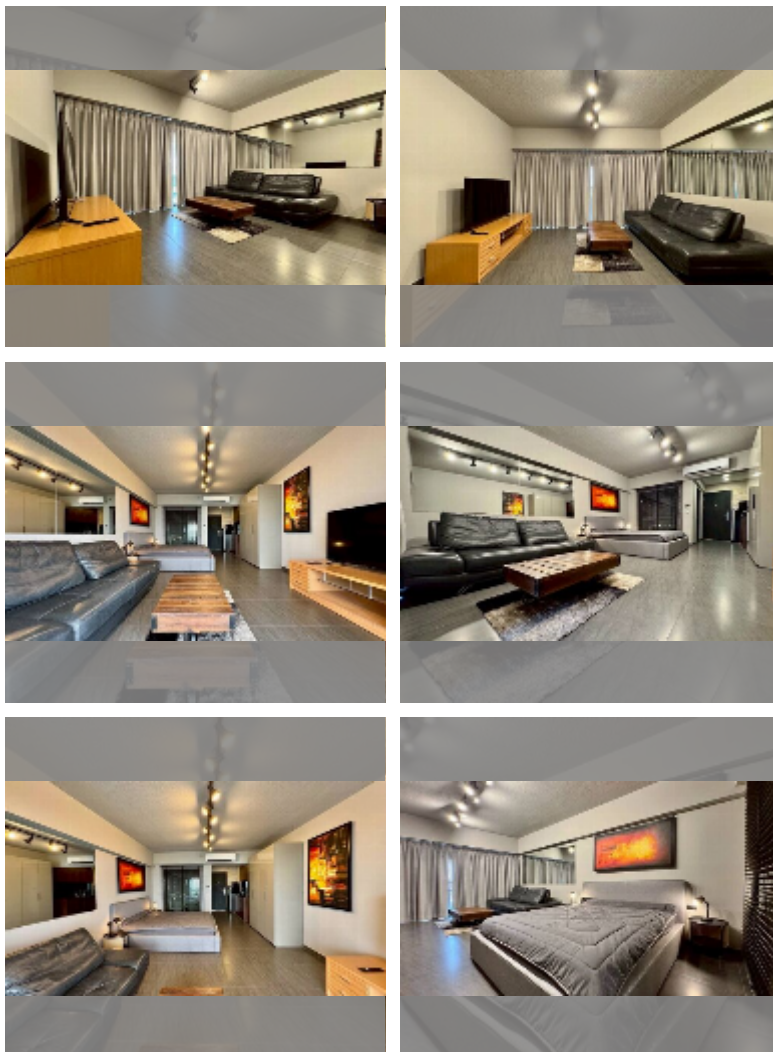

Condo for sale studio 47 m² in Metro Jomtien Condotel, Pattaya

฿ 3,590,000

UNIT PARAMETERS:

UID	FS-243104
quota	foreign quota
type	studio
size	47m²
floor	8
view	sea view

PROJECT PARAMETERS:

district	Jomtien
buildings	2
floors	42
built in	1988
maintenance	฿ 14,100/year

FACILITIES:

General information: highrise, meters to beach: 50, minutes to beach: 1, open parking, multy-level parking.

Swimming pool: swimming pool, kids pool.

Chill zone: chill zone, garden.

Health zone: gym.

Other: reception, lobby, CCTV, security, minimart.