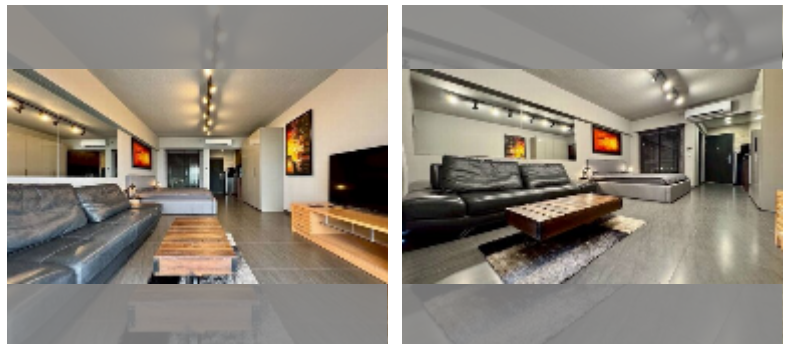

Condo for sale studio 47 m² in Metro Jomtien Condotel, Pattaya

฿ 3,590,000

UNIT PARAMETERS:

UID	FS-243104
quota	foreign quota
type	studio
size	47m²
floor	8
view	sea view

PROJECT PARAMETERS:

district	Jomtien
buildings	2
floors	42
built in	1988
maintenance	฿ 14,100/year

FACILITIES:

General information: highrise, meters to beach: 50, minutes to beach: 1, open parking, multy-level parking.

Swimming pool: swimming pool, kids pool.

Chill zone: chill zone, garden.

Health zone: gym.

Other: reception, lobby, CCTV, security, minimart.