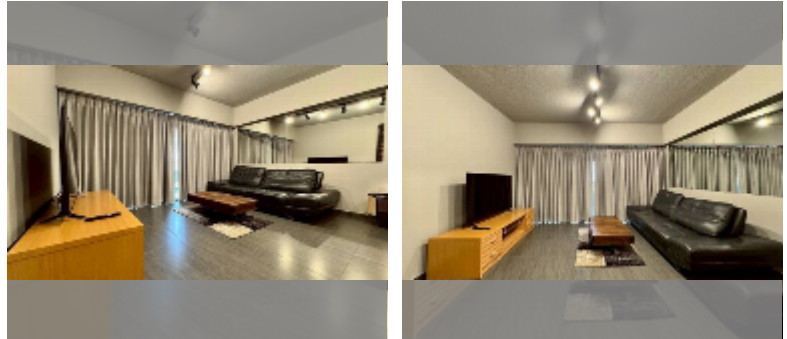

Condo for sale studio 47 m² in Metro Jomtien Condotel, Pattaya

฿ 3,590,000

UNIT PARAMETERS:

UID	FS-243104
quota	foreign quota
type	studio
size	47m²
floor	8
view	sea view

PROJECT PARAMETERS:

district	Jomtien
buildings	2
floors	42
built in	1988
maintenance	฿ 14,100/year

FACILITIES:

General information: highrise, meters to beach: 50, minutes to beach: 1, open parking, multy-level parking.

Swimming pool: swimming pool, kids pool.

Chill zone: chill zone, garden.

Health zone: gym.

Other: reception, lobby, CCTV, security, minimart.