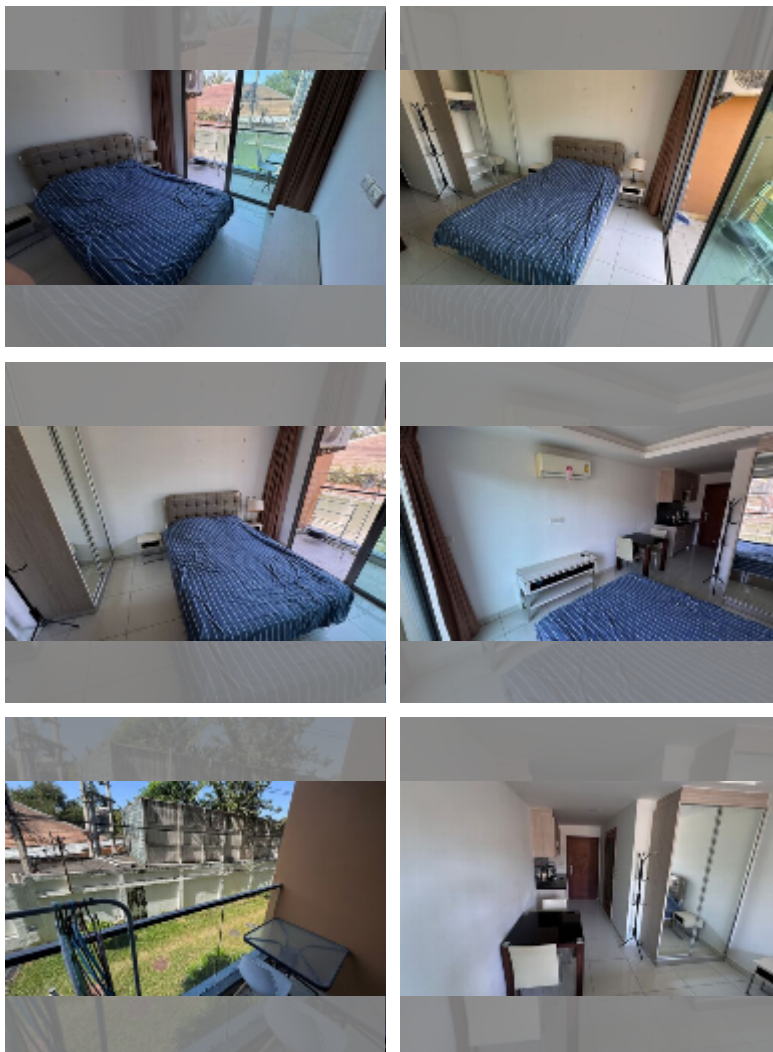

Condo for sale studio 26 m² in Laguna Beach Resort 2, Pattaya

฿ 1,150,000

UNIT PARAMETERS:

UID	FS-243100
quota	foreign quota
type	studio
size	26m ²
floor	2
view	city view

PROJECT PARAMETERS:

district	Jomtien
buildings	4
floors	8
built in	2016

Health zone: gym, sauna, massage.

Other: reception, lobby, clubhouse, kids playgarden, CCTV, security, minimart, laundry.

[details](#)