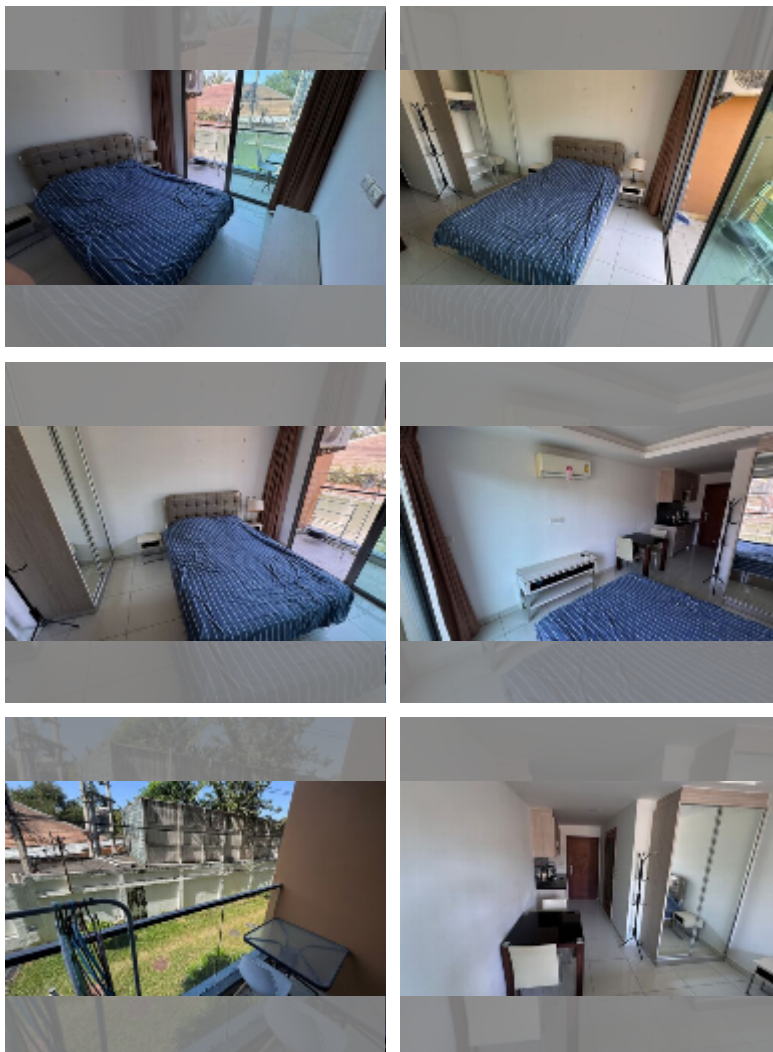

Condo for sale studio 26 m² in Laguna Beach Resort 2, Pattaya

฿ 1,150,000

UNIT PARAMETERS:

UID	FS-243100
quota	foreign quota
type	studio
size	26m ²
floor	2
view	city view

PROJECT PARAMETERS:

district	Jomtien
buildings	4
floors	8
built in	2016
maintenance	฿ 10,920/year

Health zone: gym, sauna, massage.

Other: reception, lobby, clubhouse, kids playgarden, CCTV, security, minimart, laundry.

[details](#)