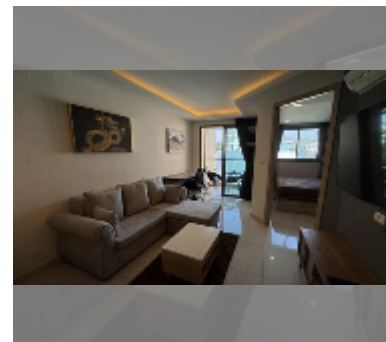

Condo for sale 1 bedroom 35 m² in Laguna Bay 2, Pattaya

฿ 1,995,000

UNIT PARAMETERS:

UID	FS-243099
quota	company ownership
type	1 bedroom
size	35m²
floor	8
view	city view
quality	good
equipment: furniture, air conditioner, television, washing-machine, refrigerator	

PROJECT PARAMETERS:

district	Pratumnak
buildings	1
floors	8
built in	2015
maintenance	฿ 16,800/year

FACILITIES:

General information: boutique, meters to beach: 300, minutes to beach: 7, covered parking.

Swimming pool: rooftop pool, infinity view.

Chill zone: garden, rooftop chillout.

Health zone: gym, sauna.

Other: reception, lobby, kids playgarden, CCTV, security.