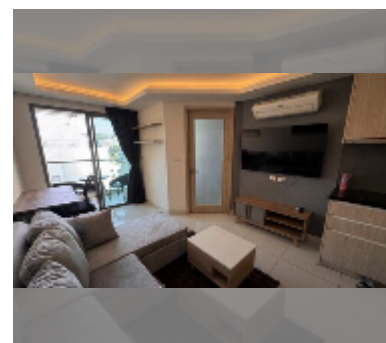

Condo for sale 1 bedroom 35 m² in Laguna Bay 2, Pattaya

฿ 1,995,000

UNIT PARAMETERS:

UID	FS-243099
quota	company ownership
type	1 bedroom
size	35m²
floor	8
view	city view
quality	good
equipment: furniture, air conditioner, television, washing-machine, refrigerator	

PROJECT PARAMETERS:

district	Pratumnak
buildings	1
floors	8
built in	2015
maintenance	฿ 16,800/year

FACILITIES:

General information: boutique, meters to beach: 300, minutes to beach: 7, covered parking.

Swimming pool: rooftop pool, infinity view.

Chill zone: garden, rooftop chillout.

Health zone: gym, sauna.

Other: reception, lobby, kids playgarden, CCTV, security.