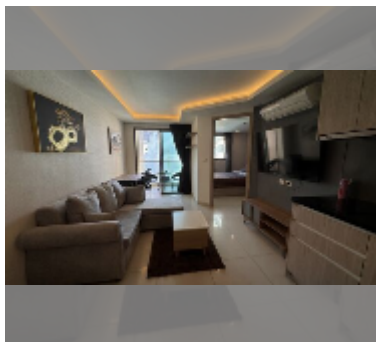

Condo for sale 1 bedroom 35 m² in Laguna Bay 2, Pattaya

฿ 1,995,000

UNIT PARAMETERS:

UID	FS-243099
quota	company ownership
type	1 bedroom
size	35m²
floor	8
view	city view
quality	good
equipment: furniture, air conditioner, television, washing-machine, refrigerator	

PROJECT PARAMETERS:

district	Pratumnak
buildings	1
floors	8
built in	2015
maintenance	฿ 16,800/year

FACILITIES:

General information: boutique, meters to beach: 300, minutes to beach: 7, covered parking.

Swimming pool: rooftop pool, infinity view.

Chill zone: garden, rooftop chillout.

Health zone: gym, sauna.

Other: reception, lobby, kids playgarden, CCTV, security.