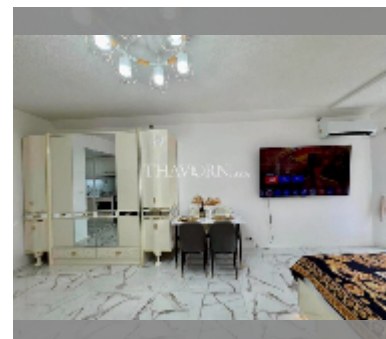

Condo for sale studio 44 m² in Jomtien Beach Paradise, Pattaya

฿ 2,260,000

UNIT PARAMETERS:

UID	FS-243089
quota	foreign quota
type	studio
size	44m²
floor	5
view	partial sea view
quality	excellent
equipment: furniture, air conditioner, television, refrigerator	

PROJECT PARAMETERS:

district	Jomtien
buildings	1
floors	29
built in	1997
maintenance	฿ 15,840/year

FACILITIES:

General information: highrise, meters to beach: 300, open parking, covered parking.

Swimming pool: swimming pool, kids pool, jacuzzi.

Chill zone: garden.

Health zone: gym.

Other: reception, meeting room, CCTV, security, minimart, laundry.