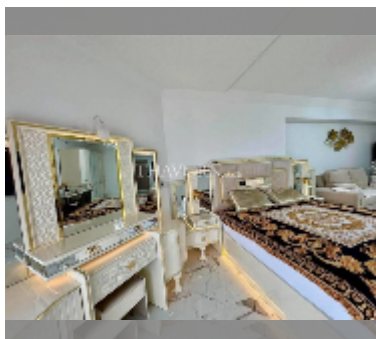

Condo for sale studio 44 m² in Jomtien Beach Paradise, Pattaya

฿ 2,260,000

UNIT PARAMETERS:

UID	FS-243089
quota	foreign quota
type	studio
size	44m²
floor	5
view	partial sea view
quality	excellent
equipment: furniture, air conditioner, television, refrigerator	

PROJECT PARAMETERS:

district	Jomtien
buildings	1
floors	29
built in	1997
maintenance	฿ 15,840/year

FACILITIES:

General information: highrise, meters to beach: 300, open parking, covered parking.

Swimming pool: swimming pool, kids pool, jacuzzi.

Chill zone: garden.

Health zone: gym.

Other: reception, meeting room, CCTV, security, minimart, laundry.