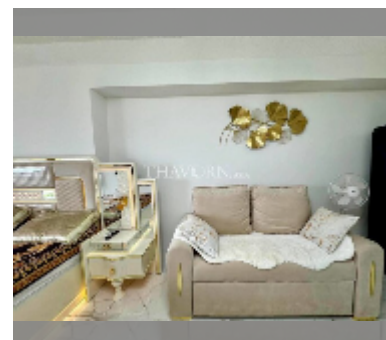

Condo for sale studio 44 m² in Jomtien Beach Paradise, Pattaya

฿ 2,260,000

UNIT PARAMETERS:

UID	FS-243089
quota	foreign quota
type	studio
size	44m²
floor	5
view	partial sea view
quality	excellent
equipment: furniture, air conditioner, television, refrigerator	

PROJECT PARAMETERS:

district	Jomtien
buildings	1
floors	29
built in	1997
maintenance	฿ 15,840/year

FACILITIES:

General information: highrise, meters to beach: 300, open parking, covered parking.

Swimming pool: swimming pool, kids pool, jacuzzi.

Chill zone: garden.

Health zone: gym.

Other: reception, meeting room, CCTV, security, minimart, laundry.