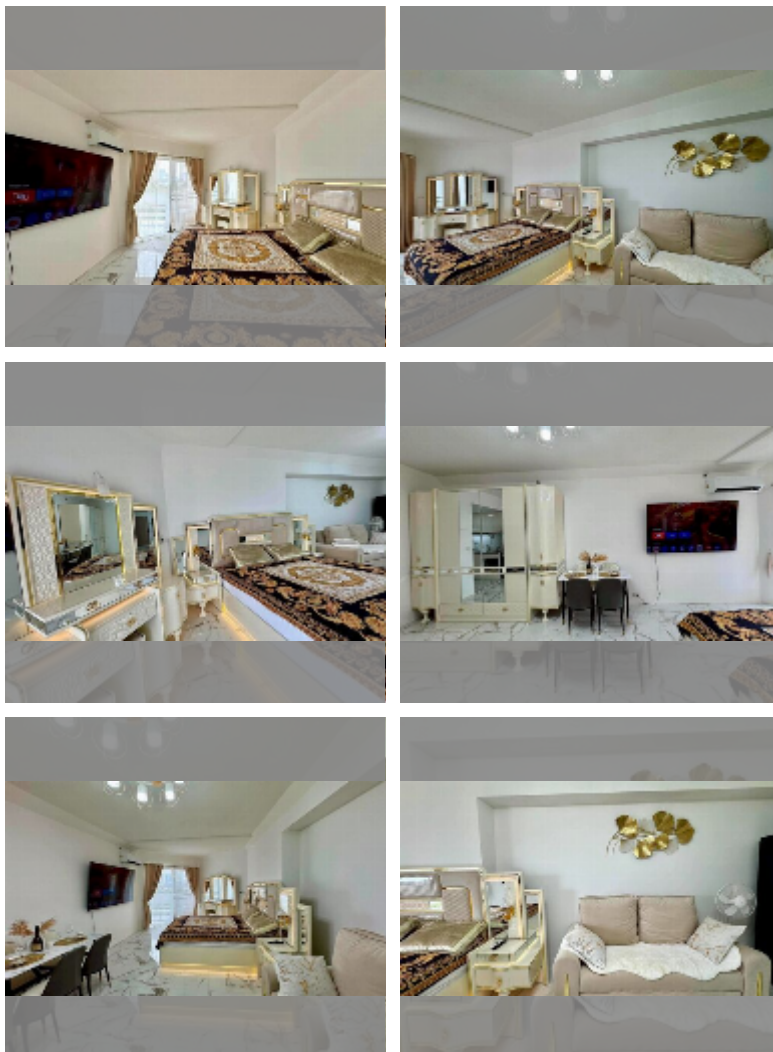

Condo for sale studio 44 m² in Jomtien Beach Paradise, Pattaya

฿ 2,260,000

UNIT PARAMETERS:

UID	FS-243089
quota	foreign quota
type	studio
size	44m ²
floor	5
view	partial sea view
quality	excellent
equipment: furniture, air conditioner, television, refrigerator	

Chill zone: garden.

Health zone: gym.

Other: reception, meeting room, CCTV, security, minimart, laundry.

details