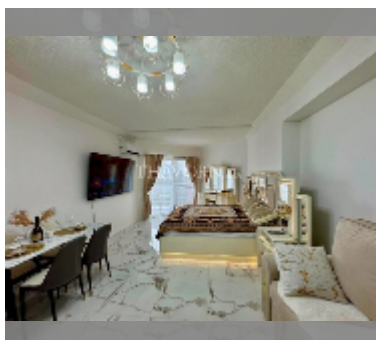

Condo for sale studio 44 m² in Jomtien Beach Paradise, Pattaya

฿ 2,260,000

UNIT PARAMETERS:

UID	FS-243089
quota	foreign quota
type	studio
size	44m ²
floor	5
view	partial sea view
quality	excellent
equipment: furniture, air conditioner, television, refrigerator	

Chill zone: garden.

Health zone: gym.

Other: reception, meeting room, CCTV, security, minimart, laundry.

details