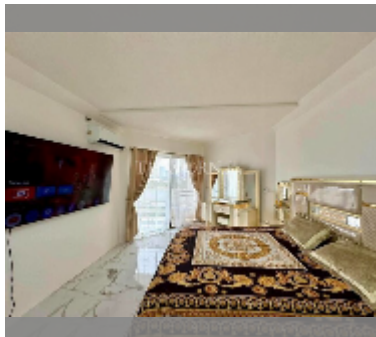

Condo for sale studio 44 m² in Jomtien Beach Paradise, Pattaya

฿ 2,260,000

UNIT PARAMETERS:

UID	FS-243089
quota	foreign quota
type	studio
size	44m²
floor	5
view	partial sea view
quality	excellent
equipment: furniture, air conditioner, television, refrigerator	

PROJECT PARAMETERS:

district	Jomtien
buildings	1
floors	29
built in	1997
maintenance	฿ 15,840/year

FACILITIES:

General information: highrise, meters to beach: 300, open parking, covered parking.

Swimming pool: swimming pool, kids pool, jacuzzi.

Chill zone: garden.

Health zone: gym.

Other: reception, meeting room, CCTV, security, minimart, laundry.