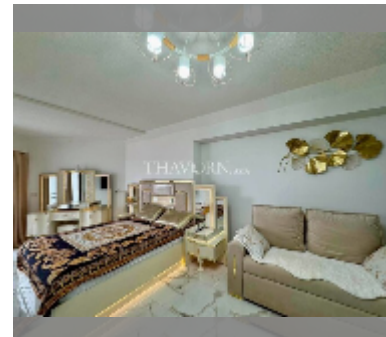

Condo for sale studio 44 m² in Jomtien Beach Paradise, Pattaya

฿ 2,260,000

UNIT PARAMETERS:

UID	FS-243089
quota	foreign quota
type	studio
size	44m²
floor	5
view	partial sea view
quality	excellent
equipment: furniture, air conditioner, television, refrigerator	

PROJECT PARAMETERS:

district	Jomtien
buildings	1
floors	29
built in	1997
maintenance	฿ 15,840/year

FACILITIES:

General information: highrise, meters to beach: 300, open parking, covered parking.

Swimming pool: swimming pool, kids pool, jacuzzi.

Chill zone: garden.

Health zone: gym.

Other: reception, meeting room, CCTV, security, minimart, laundry.