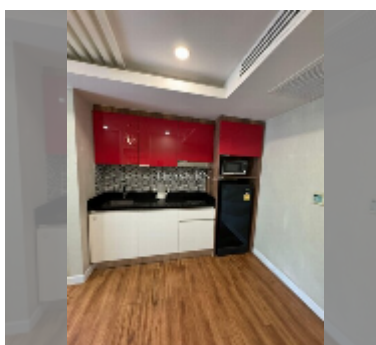

Condo for sale 1 bedroom 36 m² in Dusit Grand Park, Pattaya

฿ 2,560,000

UNIT PARAMETERS:

UID	FS-243086
quota	foreign quota
type	1 bedroom
size	36m²
floor	3
view	city view
quality	good
equipment: furniture, air conditioner, television, refrigerator	

PROJECT PARAMETERS:

district	Jomtien
buildings	6
floors	8
built in	2015
maintenance	฿ 15,120/year

FACILITIES:

General information: resort, meters to beach: 500, minutes to beach: 10, underground parking, open parking.

Swimming pool: swimming pool, kids pool, water slides, waterfall, jacuzzi.

Chill zone: chill zone, garden.

Health zone: gym, sauna.

Other: lobby, clubhouse, CCTV, security, room service.