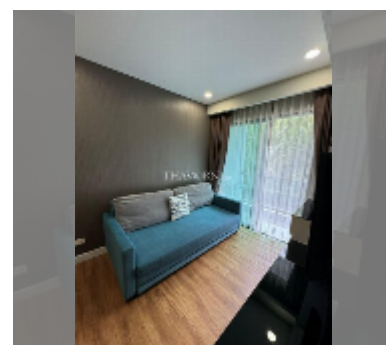

Condo for sale 1 bedroom 36 m² in Dusit Grand Park, Pattaya

฿ 2,560,000

UNIT PARAMETERS:

UID	FS-243086
quota	foreign quota
type	1 bedroom
size	36m²
floor	3
view	city view
quality	good
equipment: furniture, air conditioner, television, refrigerator	

PROJECT PARAMETERS:

district	Jomtien
buildings	6
floors	8
built in	2015
maintenance	฿ 15,120/year

FACILITIES:

General information: resort, meters to beach: 500, minutes to beach: 10, underground parking, open parking.

Swimming pool: swimming pool, kids pool, water slides, waterfall, jacuzzi.

Chill zone: chill zone, garden.

Health zone: gym, sauna.

Other: lobby, clubhouse, CCTV, security, room service.