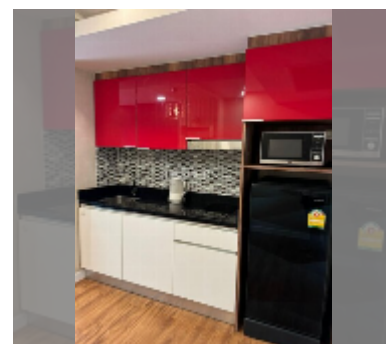

Condo for sale 1 bedroom 36 m² in Dusit Grand Park, Pattaya

฿ 2,560,000

UNIT PARAMETERS:

UID	FS-243086
quota	foreign quota
type	1 bedroom
size	36m²
floor	3
view	city view
quality	good
equipment: furniture, air conditioner, television, refrigerator	

PROJECT PARAMETERS:

district	Jomtien
buildings	6
floors	8
built in	2015
maintenance	฿ 15,120/year

FACILITIES:

General information: resort, meters to beach: 500, minutes to beach: 10, underground parking, open parking.

Swimming pool: swimming pool, kids pool, water slides, waterfall, jacuzzi.

Chill zone: chill zone, garden.

Health zone: gym, sauna.

Other: lobby, clubhouse, CCTV, security, room service.