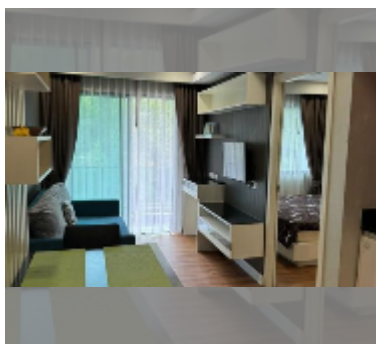

Condo for sale 1 bedroom 36 m² in Dusit Grand Park, Pattaya

฿ 2,560,000

UNIT PARAMETERS:

UID	FS-243086
quota	foreign quota
type	1 bedroom
size	36m²
floor	3
view	city view
quality	good
equipment: furniture, air conditioner, television, refrigerator	

PROJECT PARAMETERS:

district	Jomtien
buildings	6
floors	8
built in	2015
maintenance	฿ 15,120/year

FACILITIES:

General information: resort, meters to

beach: 500, minutes to beach: 10,

underground parking, open parking.

Swimming pool: swimming pool, kids pool,

water slides, waterfall, jacuzzi.

Chill zone: chill zone, garden.

Health zone: gym, sauna.

Other: lobby, clubhouse, CCTV, security, room service.