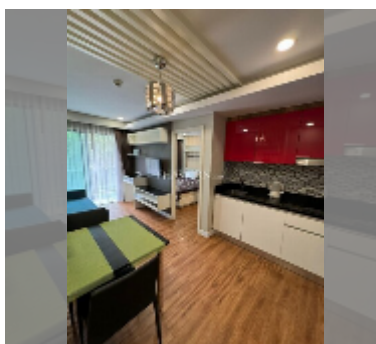

Condo for sale 1 bedroom 36 m² in Dusit Grand Park, Pattaya

฿ 2,560,000

UNIT PARAMETERS:

UID	FS-243086
quota	foreign quota
type	1 bedroom
size	36m²
floor	3
view	city view
quality	good
equipment: furniture, air conditioner, television, refrigerator	

PROJECT PARAMETERS:

district	Jomtien
buildings	6
floors	8
built in	2015
maintenance	฿ 15,120/year

FACILITIES:

General information: resort, meters to beach: 500, minutes to beach: 10, underground parking, open parking.

Swimming pool: swimming pool, kids pool, water slides, waterfall, jacuzzi.

Chill zone: chill zone, garden.

Health zone: gym, sauna.

Other: lobby, clubhouse, CCTV, security, room service.