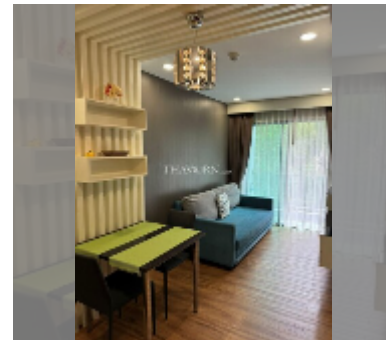

Condo for sale 1 bedroom 36 m² in Dusit Grand Park, Pattaya

฿ 2,560,000

UNIT PARAMETERS:

UID	FS-243086
quota	foreign quota
type	1 bedroom
size	36m ²
floor	3
view	city view
quality	good
equipment: furniture, air conditioner, television, refrigerator	

Swimming pool: swimming pool, kids pool, water slides, waterfall, jacuzzi.

Chill zone: chill zone, garden.

Health zone: gym, sauna.

Other: lobby, clubhouse, CCTV, security, room service.

[details](#)