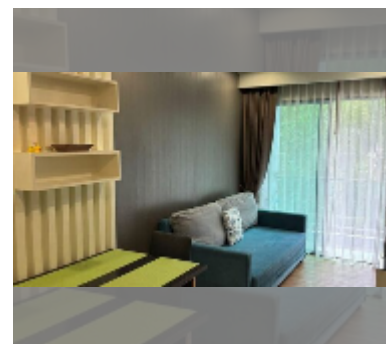

Condo for sale 1 bedroom 36 m² in Dusit Grand Park, Pattaya

฿ 2,560,000

UNIT PARAMETERS:

UID	FS-243086
quota	foreign quota
type	1 bedroom
size	36m²
floor	3
view	city view
quality	good
equipment: furniture, air conditioner, television, refrigerator	

PROJECT PARAMETERS:

district	Jomtien
buildings	6
floors	8
built in	2015
maintenance	฿ 15,120/year

FACILITIES:

General information: resort, meters to

beach: 500, minutes to beach: 10,

underground parking, open parking.

Swimming pool: swimming pool, kids pool,

water slides, waterfall, jacuzzi.

Chill zone: chill zone, garden.

Health zone: gym, sauna.

Other: lobby, clubhouse, CCTV, security, room service.