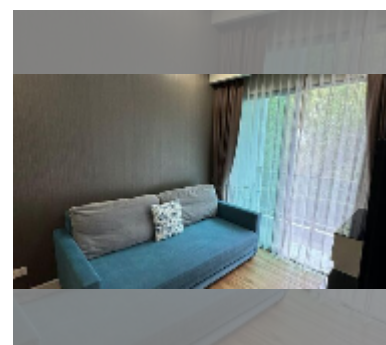

Condo for sale 1 bedroom 36 m² in Dusit Grand Park, Pattaya

฿ 2,560,000

UNIT PARAMETERS:

UID	FS-243086
quota	foreign quota
type	1 bedroom
size	36m²
floor	3
view	city view
quality	good
equipment: furniture, air conditioner, television, refrigerator	

PROJECT PARAMETERS:

district	Jomtien
buildings	6
floors	8
built in	2015
maintenance	฿ 15,120/year

FACILITIES:

General information: resort, meters to

beach: 500, minutes to beach: 10,

underground parking, open parking.

Swimming pool: swimming pool, kids pool,

water slides, waterfall, jacuzzi.

Chill zone: chill zone, garden.

Health zone: gym, sauna.

Other: lobby, clubhouse, CCTV, security, room service.