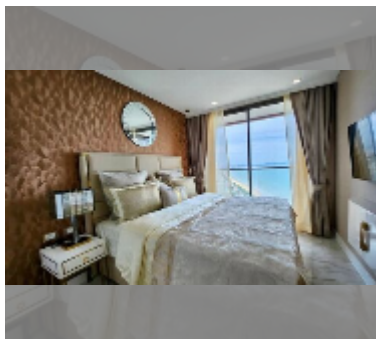

Condo for sale 1 bedroom 57 m² in Copacabana Beach Jomtien, Pattaya

฿ 6,770,000

UNIT PARAMETERS:

UID	FS-243084
quota	thai quota
type	1 bedroom
size	57m²
floor	43
view	sea view

PROJECT PARAMETERS:

district	Jomtien
buildings	1
floors	59
built in	2022
maintenance	฿ 34,200/year

FACILITIES:

General information: highrise, meters to beach: 50, minutes to beach: 1, shuttle bus, beach front, open parking, multy-level parking.

Swimming pool: swimming pool, rooftop pool, infinity view, jacuzzi, pool bar , sunbathing area.

Chill zone: chill zone, garden, rooftop chillout.

Health zone: gym, sauna, hamam.

Other: lobby, meeting room, games room, kids playgarden, CCTV, security.