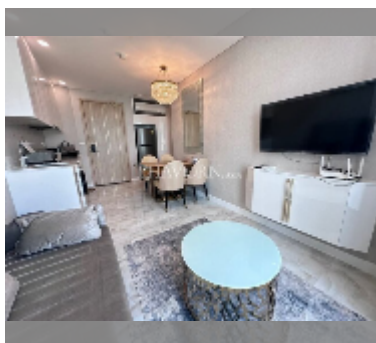

Condo for sale 1 bedroom 57 m² in Copacabana Beach Jomtien, Pattaya

฿ 6,770,000

UNIT PARAMETERS:

UID	FS-243084
quota	thai quota
type	1 bedroom
size	57m²
floor	43
view	sea view

PROJECT PARAMETERS:

district	Jomtien
buildings	1
floors	59
built in	2022
maintenance	฿ 34,200/year

FACILITIES:

General information: highrise, meters to beach: 50, minutes to beach: 1, shuttle bus, beach front, open parking, multy-level parking.

Swimming pool: swimming pool, rooftop pool, infinity view, jacuzzi, pool bar , sunbathing area.

Chill zone: chill zone, garden, rooftop chillout.

Health zone: gym, sauna, hamam.

Other: lobby, meeting room, games room, kids playgarden, CCTV, security.