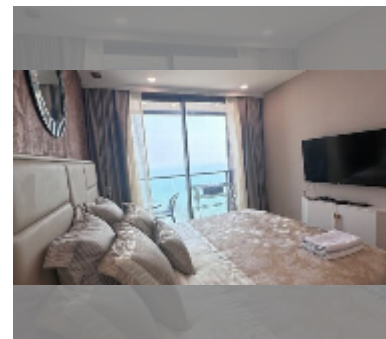

Condo for sale 1 bedroom 57 m² in Copacabana Beach Jomtien, Pattaya

฿ 6,770,000

UNIT PARAMETERS:

UID	FS-243084
quota	thai quota
type	1 bedroom
size	57m²
floor	43
view	sea view

PROJECT PARAMETERS:

district	Jomtien
buildings	1
floors	59
built in	2022
maintenance	฿ 34,200/year

FACILITIES:

General information: highrise, meters to beach: 50, minutes to beach: 1, shuttle bus, beach front, open parking, multy-level parking.

Swimming pool: swimming pool, rooftop pool, infinity view, jacuzzi, pool bar , sunbathing area.

Chill zone: chill zone, garden, rooftop chillout.

Health zone: gym, sauna, hamam.

Other: lobby, meeting room, games room, kids playgarden, CCTV, security.