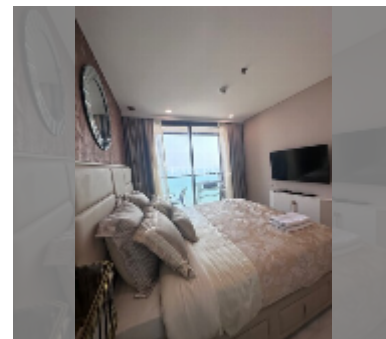

Condo for sale 1 bedroom 57 m² in Copacabana Beach Jomtien, Pattaya

฿ 6,770,000

UNIT PARAMETERS:

UID	FS-243084
quota	thai quota
type	1 bedroom
size	57m²
floor	43
view	sea view

PROJECT PARAMETERS:

district	Jomtien
buildings	1
floors	59
built in	2022
maintenance	฿ 34,200/year

FACILITIES:

General information: highrise, meters to beach: 50, minutes to beach: 1, shuttle bus, beach front, open parking, multy-level parking.

Swimming pool: swimming pool, rooftop pool, infinity view, jacuzzi, pool bar , sunbathing area.

Chill zone: chill zone, garden, rooftop chillout.

Health zone: gym, sauna, hamam.

Other: lobby, meeting room, games room, kids playgarden, CCTV, security.