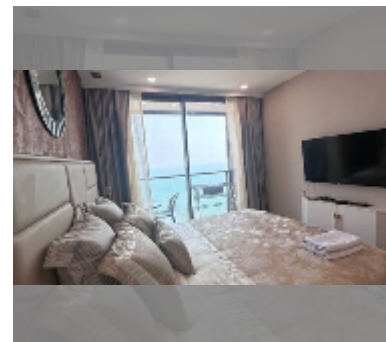

Condo for sale 1 bedroom 57 m² in Copacabana Beach Jomtien, Pattaya

฿ 6,770,000

UNIT PARAMETERS:

UID	FS-243084
quota	thai quota
type	1 bedroom
size	57m²
floor	43
view	sea view

PROJECT PARAMETERS:

district	Jomtien
buildings	1
floors	59
built in	2022
maintenance	฿ 34,200/year

FACILITIES:

General information: highrise, meters to beach: 50, minutes to beach: 1, shuttle bus, beach front, open parking, multy-level parking.

Swimming pool: swimming pool, rooftop pool, infinity view, jacuzzi, pool bar , sunbathing area.

Chill zone: chill zone, garden, rooftop chillout.

Health zone: gym, sauna, hamam.

Other: lobby, meeting room, games room, kids playgarden, CCTV, security.