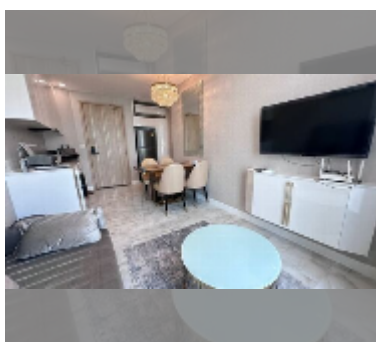

Condo for sale 1 bedroom 57 m² in Copacabana Beach Jomtien, Pattaya

฿ 6,770,000

UNIT PARAMETERS:

UID	FS-243084
quota	thai quota
type	1 bedroom
size	57m²
floor	43
view	sea view

PROJECT PARAMETERS:

district	Jomtien
buildings	1
floors	59
built in	2022
maintenance	฿ 34,200/year

FACILITIES:

General information: highrise, meters to beach: 50, minutes to beach: 1, shuttle bus, beach front, open parking, multy-level parking.

Swimming pool: swimming pool, rooftop pool, infinity view, jacuzzi, pool bar , sunbathing area.

Chill zone: chill zone, garden, rooftop chillout.

Health zone: gym, sauna, hamam.

Other: lobby, meeting room, games room, kids playgarden, CCTV, security.