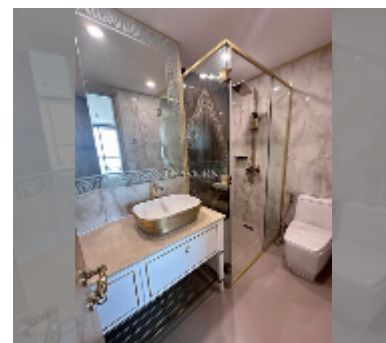

Condo for sale 1 bedroom 57 m² in Copacabana Beach Jomtien, Pattaya

฿ 6,770,000

UNIT PARAMETERS:

UID	FS-243084
quota	thai quota
type	1 bedroom
size	57m²
floor	43
view	sea view

PROJECT PARAMETERS:

district	Jomtien
buildings	1
floors	59
built in	2022
maintenance	฿ 34,200/year

FACILITIES:

General information: highrise, meters to beach: 50, minutes to beach: 1, shuttle bus, beach front, open parking, multy-level parking.

Swimming pool: swimming pool, rooftop pool, infinity view, jacuzzi, pool bar , sunbathing area.

Chill zone: chill zone, garden, rooftop chillout.

Health zone: gym, sauna, hamam.

Other: lobby, meeting room, games room, kids playgarden, CCTV, security.