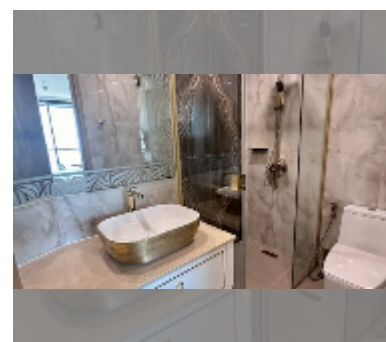

Condo for sale 1 bedroom 57 m² in Copacabana Beach Jomtien, Pattaya

฿ 6,770,000

UNIT PARAMETERS:

UID	FS-243084
quota	thai quota
type	1 bedroom
size	57m²
floor	43
view	sea view

PROJECT PARAMETERS:

district	Jomtien
buildings	1
floors	59
built in	2022
maintenance	฿ 34,200/year

FACILITIES:

General information: highrise, meters to beach: 50, minutes to beach: 1, shuttle bus, beach front, open parking, multy-level parking.

Swimming pool: swimming pool, rooftop pool, infinity view, jacuzzi, pool bar , sunbathing area.

Chill zone: chill zone, garden, rooftop chillout.

Health zone: gym, sauna, hamam.

Other: lobby, meeting room, games room, kids playgarden, CCTV, security.