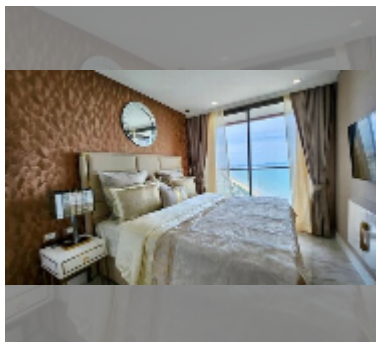

Condo for sale 1 bedroom 57 m² in Copacabana Beach Jomtien, Pattaya

฿ 6,770,000

UNIT PARAMETERS:

UID	FS-243084
quota	thai quota
type	1 bedroom
size	57m²
floor	43
view	sea view

PROJECT PARAMETERS:

district	Jomtien
buildings	1
floors	59
built in	2022
maintenance	฿ 34,200/year

FACILITIES:

General information: highrise, meters to beach: 50, minutes to beach: 1, shuttle bus, beach front, open parking, multy-level parking.

Swimming pool: swimming pool, rooftop pool, infinity view, jacuzzi, pool bar , sunbathing area.

Chill zone: chill zone, garden, rooftop chillout.

Health zone: gym, sauna, hamam.

Other: lobby, meeting room, games room, kids playgarden, CCTV, security.