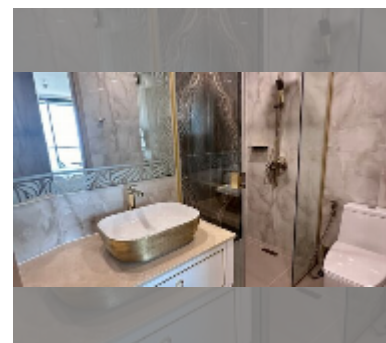

Condo for sale 1 bedroom 57 m² in Copacabana Beach Jomtien, Pattaya

฿ 6,770,000

UNIT PARAMETERS:

UID	FS-243084
quota	thai quota
type	1 bedroom
size	57m²
floor	43
view	sea view

PROJECT PARAMETERS:

district	Jomtien
buildings	1
floors	59
built in	2022
maintenance	฿ 34,200/year

FACILITIES:

General information: highrise, meters to beach: 50, minutes to beach: 1, shuttle bus, beach front, open parking, multy-level parking.

Swimming pool: swimming pool, rooftop pool, infinity view, jacuzzi, pool bar , sunbathing area.

Chill zone: chill zone, garden, rooftop chillout.

Health zone: gym, sauna, hamam.

Other: lobby, meeting room, games room, kids playgarden, CCTV, security.