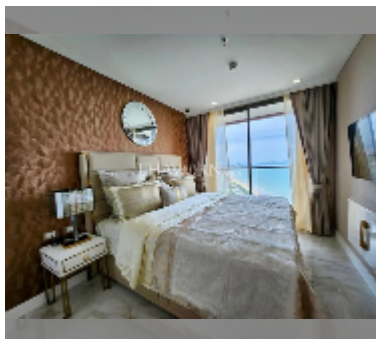

Condo for sale 1 bedroom 57 m² in Copacabana Beach Jomtien, Pattaya

฿ 6,770,000

UNIT PARAMETERS:

UID	FS-243084
quota	thai quota
type	1 bedroom
size	57m²
floor	43
view	sea view

PROJECT PARAMETERS:

district	Jomtien
buildings	1
floors	59
built in	2022
maintenance	฿ 34,200/year

FACILITIES:

General information: highrise, meters to beach: 50, minutes to beach: 1, shuttle bus, beach front, open parking, multy-level parking.

Swimming pool: swimming pool, rooftop pool, infinity view, jacuzzi, pool bar , sunbathing area.

Chill zone: chill zone, garden, rooftop chillout.

Health zone: gym, sauna, hamam.

Other: lobby, meeting room, games room, kids playgarden, CCTV, security.