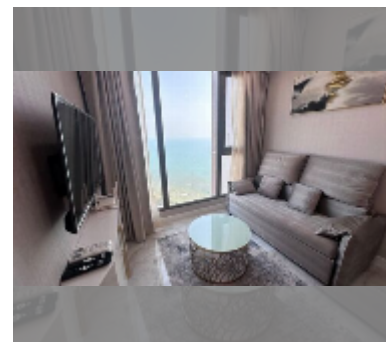

Condo for sale 1 bedroom 57 m² in Copacabana Beach Jomtien, Pattaya

฿ 6,770,000

UNIT PARAMETERS:

UID	FS-243084
quota	thai quota
type	1 bedroom
size	57m²
floor	43
view	sea view

PROJECT PARAMETERS:

district	Jomtien
buildings	1
floors	59
built in	2022
maintenance	฿ 34,200/year

FACILITIES:

General information: highrise, meters to beach: 50, minutes to beach: 1, shuttle bus, beach front, open parking, multy-level parking.

Swimming pool: swimming pool, rooftop pool, infinity view, jacuzzi, pool bar , sunbathing area.

Chill zone: chill zone, garden, rooftop chillout.

Health zone: gym, sauna, hamam.

Other: lobby, meeting room, games room, kids playgarden, CCTV, security.