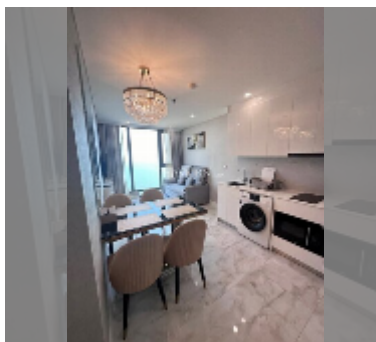

Condo for sale 1 bedroom 57 m² in Copacabana Beach Jomtien, Pattaya

฿ 6,770,000

UNIT PARAMETERS:

UID	FS-243084
quota	thai quota
type	1 bedroom
size	57m²
floor	43
view	sea view

PROJECT PARAMETERS:

district	Jomtien
buildings	1
floors	59
built in	2022
maintenance	฿ 34,200/year

FACILITIES:

General information: highrise, meters to beach: 50, minutes to beach: 1, shuttle bus, beach front, open parking, multy-level parking.

Swimming pool: swimming pool, rooftop pool, infinity view, jacuzzi, pool bar , sunbathing area.

Chill zone: chill zone, garden, rooftop chillout.

Health zone: gym, sauna, hamam.

Other: lobby, meeting room, games room, kids playgarden, CCTV, security.