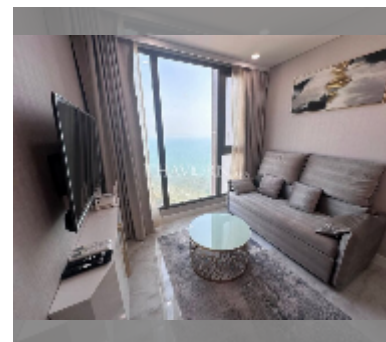

Condo for sale 1 bedroom 57 m² in Copacabana Beach Jomtien, Pattaya

฿ 6,770,000

UNIT PARAMETERS:

UID	FS-243084
quota	thai quota
type	1 bedroom
size	57m²
floor	43
view	sea view

PROJECT PARAMETERS:

district	Jomtien
buildings	1
floors	59
built in	2022
maintenance	฿ 34,200/year

FACILITIES:

General information: highrise, meters to beach: 50, minutes to beach: 1, shuttle bus, beach front, open parking, multy-level parking.

Swimming pool: swimming pool, rooftop pool, infinity view, jacuzzi, pool bar , sunbathing area.

Chill zone: chill zone, garden, rooftop chillout.

Health zone: gym, sauna, hamam.

Other: lobby, meeting room, games room, kids playgarden, CCTV, security.