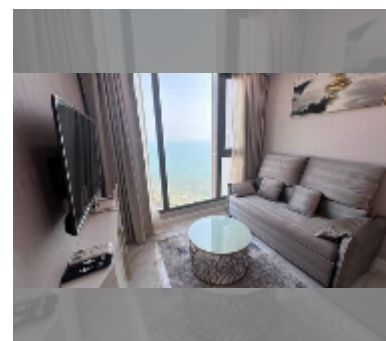

Condo for sale 1 bedroom 57 m² in Copacabana Beach Jomtien, Pattaya

฿ 6,770,000

UNIT PARAMETERS:

UID	FS-243084
quota	thai quota
type	1 bedroom
size	57m²
floor	43
view	sea view

PROJECT PARAMETERS:

district	Jomtien
buildings	1
floors	59
built in	2022
maintenance	฿ 34,200/year

FACILITIES:

General information: highrise, meters to beach: 50, minutes to beach: 1, shuttle bus, beach front, open parking, multy-level parking.

Swimming pool: swimming pool, rooftop pool, infinity view, jacuzzi, pool bar , sunbathing area.

Chill zone: chill zone, garden, rooftop chillout.

Health zone: gym, sauna, hamam.

Other: lobby, meeting room, games room, kids playgarden, CCTV, security.