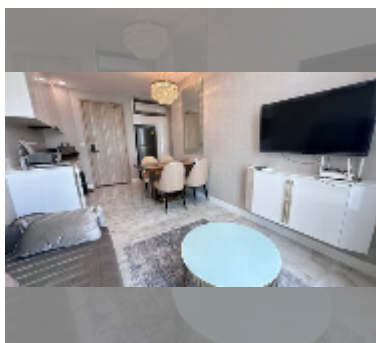

Condo for sale 1 bedroom 57 m² in Copacabana Beach Jomtien, Pattaya

฿ 6,770,000

UNIT PARAMETERS:

UID	FS-243084
quota	thai quota
type	1 bedroom
size	57m²
floor	43
view	sea view

PROJECT PARAMETERS:

district	Jomtien
buildings	1
floors	59
built in	2022
maintenance	฿ 34,200/year

FACILITIES:

General information: highrise, meters to beach: 50, minutes to beach: 1, shuttle bus, beach front, open parking, multy-level parking.

Swimming pool: swimming pool, rooftop pool, infinity view, jacuzzi, pool bar , sunbathing area.

Chill zone: chill zone, garden, rooftop chillout.

Health zone: gym, sauna, hamam.

Other: lobby, meeting room, games room, kids playgarden, CCTV, security.