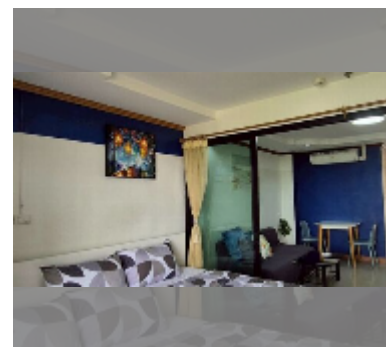

Condo for sale studio 44 m² in Nova Mirage, Pattaya

฿ 2,760,000

UNIT PARAMETERS:

UID	FS-243077
quota	foreign quota
type	studio
size	44m²
floor	7
view	city view
quality	good
equipment: furniture, air conditioner, television, washing-machine, refrigerator	

PROJECT PARAMETERS:

district	Wongamat
buildings	3
floors	8
built in	2007
maintenance	฿ 15,840/year

FACILITIES:

General information: resort, meters to beach: 50, minutes to beach: 3, open parking.

Swimming pool: swimming pool, kids pool.

Chill zone: garden.

Health zone: gym.

Other: games room, CCTV, security, minimart.