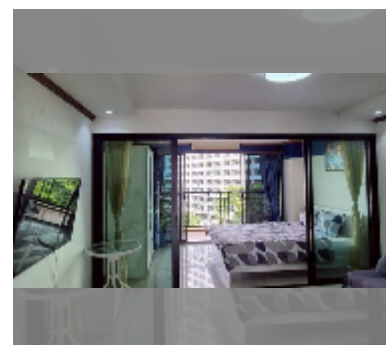

Condo for sale studio 44 m² in Nova Mirage, Pattaya

฿ 2,760,000

UNIT PARAMETERS:

UID	FS-243077
quota	foreign quota
type	studio
size	44m²
floor	7
view	city view
quality	good
equipment: furniture, air conditioner, television, washing-machine, refrigerator	

PROJECT PARAMETERS:

district	Wongamat
buildings	3
floors	8
built in	2007
maintenance	฿ 15,840/year

FACILITIES:

General information: resort, meters to beach: 50, minutes to beach: 3, open parking.

Swimming pool: swimming pool, kids pool.

Chill zone: garden.

Health zone: gym.

Other: games room, CCTV, security, minimart.