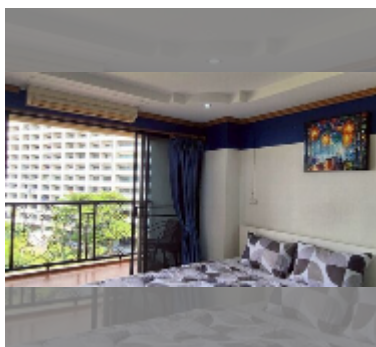

Condo for sale studio 44 m² in Nova Mirage, Pattaya

฿ 2,760,000

UNIT PARAMETERS:

UID	FS-243077
quota	foreign quota
type	studio
size	44m²
floor	7
view	city view
quality	good
equipment: furniture, air conditioner, television, washing-machine, refrigerator	

PROJECT PARAMETERS:

district	Wongamat
buildings	3
floors	8
built in	2007
maintenance	฿ 15,840/year

FACILITIES:

General information: resort, meters to beach: 50, minutes to beach: 3, open parking.

Swimming pool: swimming pool, kids pool.

Chill zone: garden.

Health zone: gym.

Other: games room, CCTV, security, minimart.