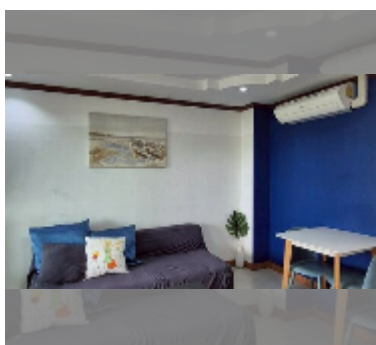

Condo for sale studio 44 m² in Nova Mirage, Pattaya

฿ 2,760,000

UNIT PARAMETERS:

UID	FS-243077
quota	foreign quota
type	studio
size	44m²
floor	7
view	city view
quality	good
equipment: furniture, air conditioner, television, washing-machine, refrigerator	

PROJECT PARAMETERS:

district	Wongamat
buildings	3
floors	8
built in	2007
maintenance	฿ 15,840/year

FACILITIES:

General information: resort, meters to beach: 50, minutes to beach: 3, open parking.

Swimming pool: swimming pool, kids pool.

Chill zone: garden.

Health zone: gym.

Other: games room, CCTV, security, minimart.