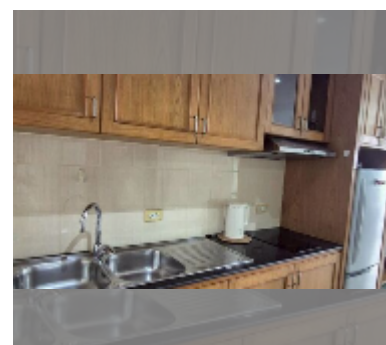

Condo for sale studio 44 m² in Nova Mirage, Pattaya

฿ 2,760,000

UNIT PARAMETERS:

UID	FS-243077
quota	foreign quota
type	studio
size	44m²
floor	7
view	city view
quality	good
equipment: furniture, air conditioner, television, washing-machine, refrigerator	

PROJECT PARAMETERS:

district	Wongamat
buildings	3
floors	8
built in	2007
maintenance	฿ 15,840/year

FACILITIES:

General information: resort, meters to beach: 50, minutes to beach: 3, open parking.

Swimming pool: swimming pool, kids pool.

Chill zone: garden.

Health zone: gym.

Other: games room, CCTV, security, minimart.