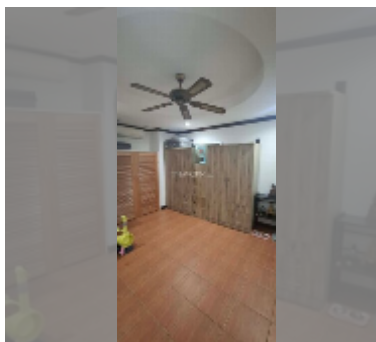

Condo for sale 2 bedroom 84 m² in Baan Suan Lalana, Pattaya

฿ 3,580,000

UNIT PARAMETERS:

UID	FS-243076
quota	foreign quota
type	2 bedroom
size	84m²
floor	2
view	garden view

PROJECT PARAMETERS:

district	Jomtien
buildings	9
floors	5
built in	1991
maintenance	฿ 20,160/year

FACILITIES:

General information: resort, meters to beach: 400, minutes to beach: 8, open parking, covered parking.

Swimming pool: swimming pool, kids pool.

Chill zone: chill zone, garden.

Health zone: gym.

Other: CCTV, security.