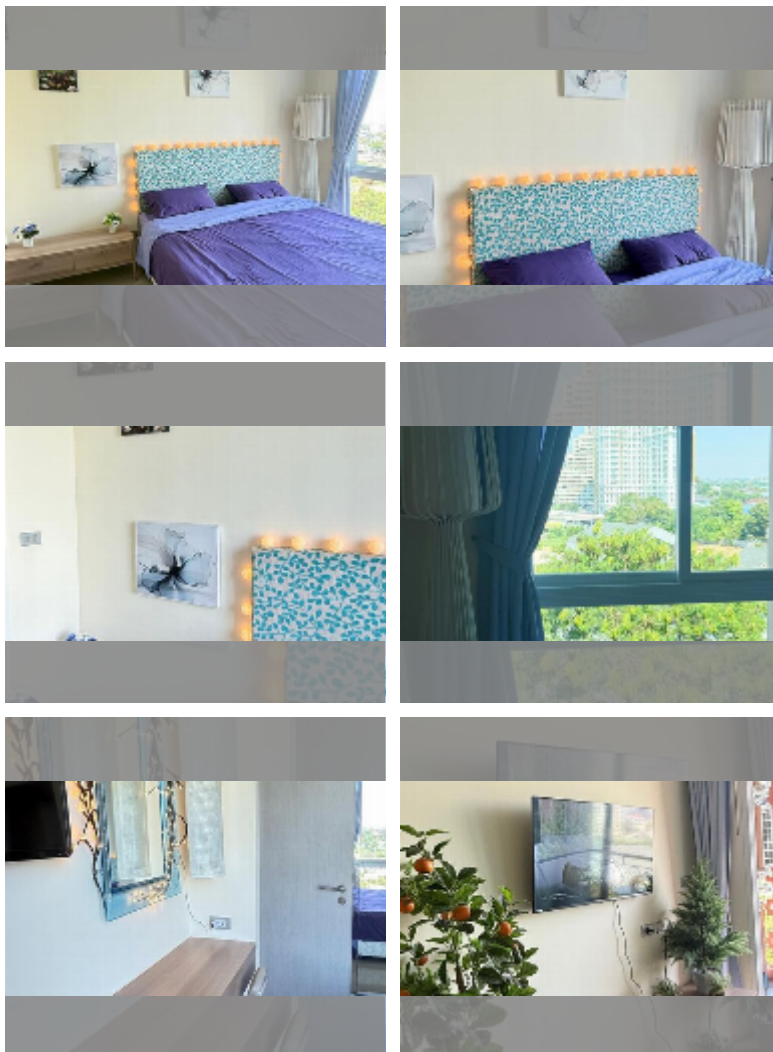

Condo for sale 1 bedroom 36 m² in Atlantis Condo Resort, Pattaya

฿ 2,100,000

UNIT PARAMETERS:

UID	FS-243073
quota	foreign quota
type	1 bedroom
size	36m²
floor	6
view	city view

PROJECT PARAMETERS:

district	Jomtien
buildings	5
floors	8
built in	2014
maintenance	฿ 15,120/year

FACILITIES:

General information: resort, meters to beach: 500, minutes to beach: 5, open parking, covered parking.

Swimming pool: swimming pool, kids pool, water slides, waterfall, jacuzzi.

Chill zone: chill zone, garden.

Health zone: gym, sauna, hamam.

Other: reception, lobby, clubhouse, games room, kids playgarden, CCTV, security, minimart, laundry.