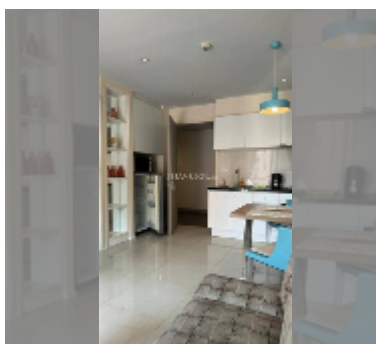

Condo for sale 1 bedroom 36 m² in Atlantis Condo Resort, Pattaya

฿ 2,210,000

UNIT PARAMETERS:

UID	FS-243072
quota	foreign quota
type	1 bedroom
size	36m ²
floor	8
view	pool view

PROJECT PARAMETERS:

district	Jomtien
buildings	5
floors	8
built in	2014
maintenance	฿ 15,120/year

Health zone: gym, sauna, hamam.

Other: reception, lobby, clubhouse, games room, kids playgarden, CCTV, security, minimart, laundry.

[details](#)