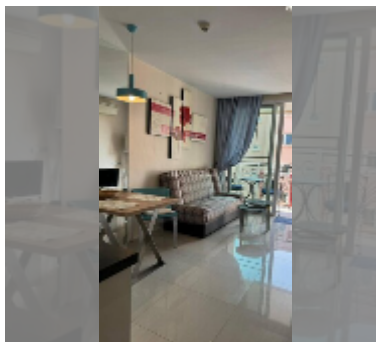

Condo for sale 1 bedroom 36 m² in Atlantis Condo Resort, Pattaya

฿ 2,210,000

UNIT PARAMETERS:

UID	FS-243072
quota	foreign quota
type	1 bedroom
size	36m ²
floor	8
view	pool view

PROJECT PARAMETERS:

district	Jomtien
buildings	5
floors	8
built in	2014
maintenance	฿ 15,120/year

Health zone: gym, sauna, hamam.

Other: reception, lobby, clubhouse, games room, kids playgarden, CCTV, security, minimart, laundry.

[details](#)