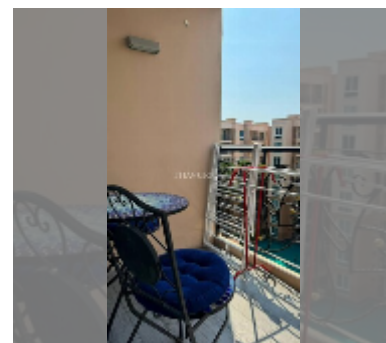

Condo for sale 1 bedroom 36 m² in Atlantis Condo Resort, Pattaya

฿ 2,210,000

UNIT PARAMETERS:

UID	FS-243072
quota	foreign quota
type	1 bedroom
size	36m ²
floor	8
view	pool view

PROJECT PARAMETERS:

district	Jomtien
buildings	5
floors	8
built in	2014
maintenance	฿ 15,120/year

Health zone: gym, sauna, hamam.

Other: reception, lobby, clubhouse, games room, kids playgarden, CCTV, security, minimart, laundry.

[details](#)