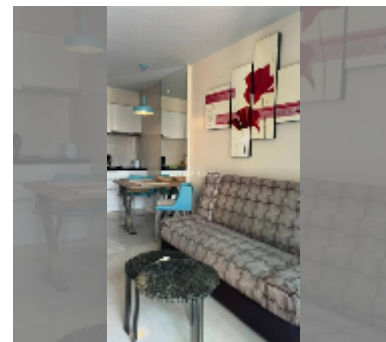

Condo for sale 1 bedroom 36 m² in Atlantis Condo Resort, Pattaya

฿ 2,210,000

UNIT PARAMETERS:

UID	FS-243072
quota	foreign quota
type	1 bedroom
size	36m ²
floor	8
view	pool view

PROJECT PARAMETERS:

district	Jomtien
buildings	5
floors	8
built in	2014
maintenance	฿ 15,120/year

Health zone: gym, sauna, hamam.

Other: reception, lobby, clubhouse, games room, kids playgarden, CCTV, security, minimart, laundry.

[details](#)