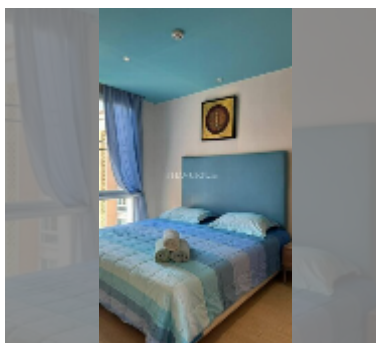

Condo for sale 1 bedroom 36 m² in Atlantis Condo Resort, Pattaya

฿ 2,210,000

UNIT PARAMETERS:

UID	FS-243072
quota	foreign quota
type	1 bedroom
size	36m²
floor	8
view	pool view

PROJECT PARAMETERS:

district	Jomtien
buildings	5
floors	8
built in	2014
maintenance	฿ 15,120/year

FACILITIES:

General information: resort, meters to beach: 500, minutes to beach: 5, open parking, covered parking.

Swimming pool: swimming pool, kids pool, water slides, waterfall, jacuzzi.

Chill zone: chill zone, garden.

Health zone: gym, sauna, hamam.

Other: reception, lobby, clubhouse, games room, kids playgarden, CCTV, security, minimart, laundry.