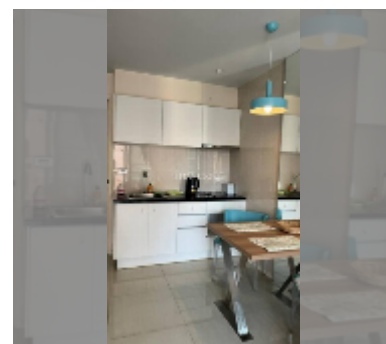

Condo for sale 1 bedroom 36 m² in Atlantis Condo Resort, Pattaya

฿ 2,210,000

UNIT PARAMETERS:

UID	FS-243072
quota	foreign quota
type	1 bedroom
size	36m²
floor	8
view	pool view

PROJECT PARAMETERS:

district	Jomtien
buildings	5
floors	8
built in	2014
maintenance	฿ 15,120/year

FACILITIES:

General information: resort, meters to beach: 500, minutes to beach: 5, open parking, covered parking.

Swimming pool: swimming pool, kids pool, water slides, waterfall, jacuzzi.

Chill zone: chill zone, garden.

Health zone: gym, sauna, hamam.

Other: reception, lobby, clubhouse, games room, kids playgarden, CCTV, security, minimart, laundry.