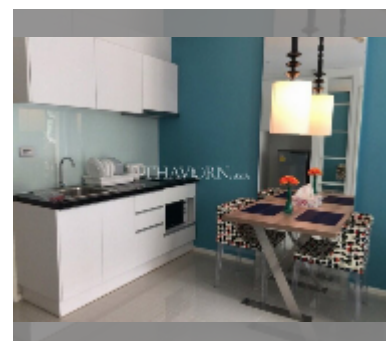

Condo for sale 1 bedroom 36 m² in Atlantis Condo Resort, Pattaya

฿ 1,940,000

UNIT PARAMETERS:

UID	FS-243071
quota	thai quota
type	1 bedroom
size	36m²
floor	3
view	pool view
equipment: furniture, television, refrigerator	

PROJECT PARAMETERS:

district	Jomtien
buildings	5
floors	8
built in	2014
maintenance	฿ 15,120/year

FACILITIES:

General information: resort, meters to beach: 500, minutes to beach: 5, open parking, covered parking.

Swimming pool: swimming pool, kids pool, water slides, waterfall, jacuzzi.

Chill zone: chill zone, garden.

Health zone: gym, sauna, hamam.

Other: reception, lobby, clubhouse, games room, kids playgarden, CCTV, security, minimart, laundry.