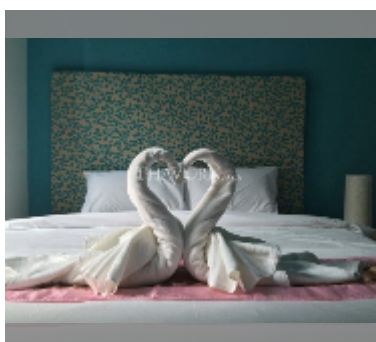

Condo for sale 1 bedroom 36 m² in Atlantis Condo Resort, Pattaya

฿ 1,940,000

UNIT PARAMETERS:

UID	FS-243071
quota	thai quota
type	1 bedroom
size	36m²
floor	3
view	pool view
equipment: furniture, television, refrigerator	

PROJECT PARAMETERS:

district	Jomtien
buildings	5
floors	8
built in	2014
maintenance	฿ 15,120/year

FACILITIES:

General information: resort, meters to beach: 500, minutes to beach: 5, open parking, covered parking.

Swimming pool: swimming pool, kids pool, water slides, waterfall, jacuzzi.

Chill zone: chill zone, garden.

Health zone: gym, sauna, hamam.

Other: reception, lobby, clubhouse, games room, kids playgarden, CCTV, security, minimart, laundry.