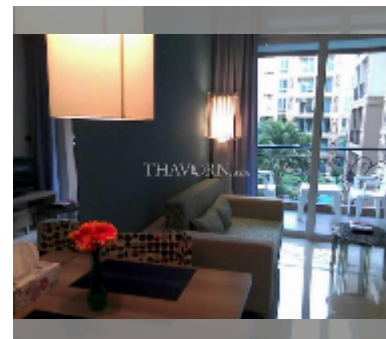

Condo for sale 1 bedroom 36 m² in Atlantis Condo Resort, Pattaya

฿ 1,940,000

UNIT PARAMETERS:

UID	FS-243071
quota	thai quota
type	1 bedroom
size	36m²
floor	3
view	pool view
equipment: furniture, television, refrigerator	

PROJECT PARAMETERS:

district	Jomtien
buildings	5
floors	8
built in	2014
maintenance	฿ 15,120/year

FACILITIES:

General information: resort, meters to beach: 500, minutes to beach: 5, open parking, covered parking.

Swimming pool: swimming pool, kids pool, water slides, waterfall, jacuzzi.

Chill zone: chill zone, garden.

Health zone: gym, sauna, hamam.

Other: reception, lobby, clubhouse, games room, kids playgarden, CCTV, security, minimart, laundry.