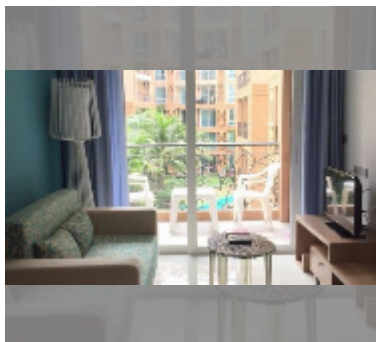

Condo for sale 1 bedroom 36 m² in Atlantis Condo Resort, Pattaya

฿ 1,940,000

UNIT PARAMETERS:

UID	FS-243071
quota	thai quota
type	1 bedroom
size	36m ²
floor	3
view	pool view
equipment: furniture, television, refrigerator	

Swimming pool: swimming pool, kids pool, water slides, waterfall, jacuzzi.

Chill zone: chill zone, garden.

Health zone: gym, sauna, hamam.

Other: reception, lobby, clubhouse, games room, kids playgarden, CCTV, security, minimart, laundry.