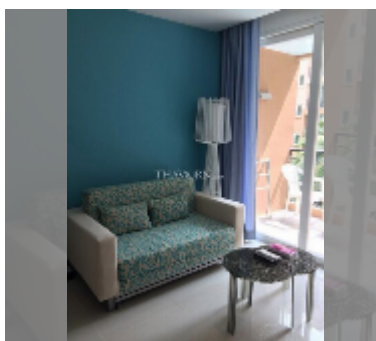

Condo for sale 1 bedroom 36 m² in Atlantis Condo Resort, Pattaya

฿ 1,940,000

UNIT PARAMETERS:

UID	FS-243071
quota	thai quota
type	1 bedroom
size	36m²
floor	3
view	pool view
equipment: furniture, television, refrigerator	

PROJECT PARAMETERS:

district	Jomtien
buildings	5
floors	8
built in	2014
maintenance	฿ 15,120/year

FACILITIES:

General information: resort, meters to beach: 500, minutes to beach: 5, open parking, covered parking.

Swimming pool: swimming pool, kids pool, water slides, waterfall, jacuzzi.

Chill zone: chill zone, garden.

Health zone: gym, sauna, hamam.

Other: reception, lobby, clubhouse, games room, kids playgarden, CCTV, security, minimart, laundry.