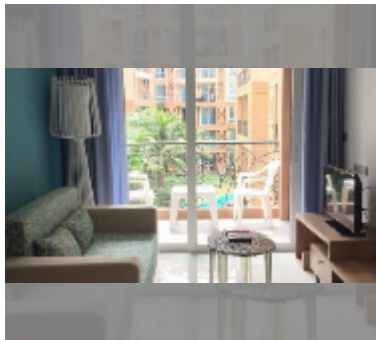

Condo for sale 1 bedroom 36 m² in Atlantis Condo Resort, Pattaya

฿ 1,940,000

UNIT PARAMETERS:

UID	FS-243071
quota	thai quota
type	1 bedroom
size	36m ²
floor	3
view	pool view
equipment: furniture, television, refrigerator	

Swimming pool: swimming pool, kids pool, water slides, waterfall, jacuzzi.

Chill zone: chill zone, garden.

Health zone: gym, sauna, hamam.

Other: reception, lobby, clubhouse, games room, kids playgarden, CCTV, security, minimart, laundry.