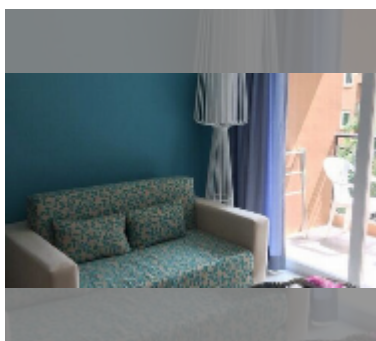

Condo for sale 1 bedroom 36 m² in Atlantis Condo Resort, Pattaya

฿ 1,940,000

UNIT PARAMETERS:

UID	FS-243071
quota	thai quota
type	1 bedroom
size	36m²
floor	3
view	pool view
equipment: furniture, television, refrigerator	

PROJECT PARAMETERS:

district	Jomtien
buildings	5
floors	8
built in	2014
maintenance	฿ 15,120/year

FACILITIES:

General information: resort, meters to beach: 500, minutes to beach: 5, open parking, covered parking.

Swimming pool: swimming pool, kids pool, water slides, waterfall, jacuzzi.

Chill zone: chill zone, garden.

Health zone: gym, sauna, hamam.

Other: reception, lobby, clubhouse, games room, kids playgarden, CCTV, security, minimart, laundry.