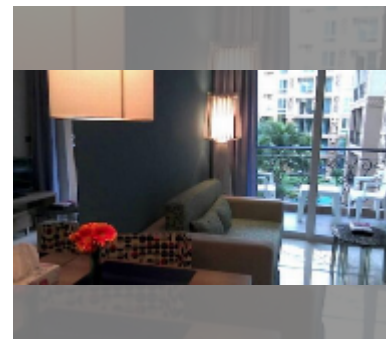

Condo for sale 1 bedroom 36 m² in Atlantis Condo Resort, Pattaya

฿ 1,940,000

UNIT PARAMETERS:

UID	FS-243071
quota	thai quota
type	1 bedroom
size	36m²
floor	3
view	pool view
equipment: furniture, television, refrigerator	

PROJECT PARAMETERS:

district	Jomtien
buildings	5
floors	8
built in	2014
maintenance	฿ 15,120/year

FACILITIES:

General information: resort, meters to beach: 500, minutes to beach: 5, open parking, covered parking.

Swimming pool: swimming pool, kids pool, water slides, waterfall, jacuzzi.

Chill zone: chill zone, garden.

Health zone: gym, sauna, hamam.

Other: reception, lobby, clubhouse, games room, kids playgarden, CCTV, security, minimart, laundry.