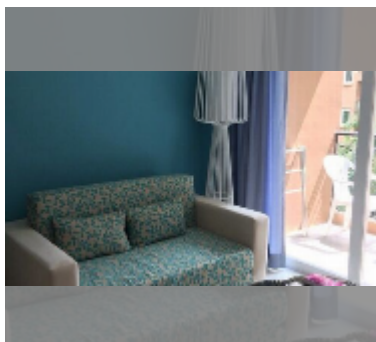

Condo for sale 1 bedroom 36 m² in Atlantis Condo Resort, Pattaya

฿ 1,940,000

UNIT PARAMETERS:

UID	FS-243071
quota	thai quota
type	1 bedroom
size	36m²
floor	3
view	pool view
equipment: furniture, television, refrigerator	

PROJECT PARAMETERS:

district	Jomtien
buildings	5
floors	8
built in	2014
maintenance	฿ 15,120/year

FACILITIES:

General information: resort, meters to beach: 500, minutes to beach: 5, open parking, covered parking.

Swimming pool: swimming pool, kids pool, water slides, waterfall, jacuzzi.

Chill zone: chill zone, garden.

Health zone: gym, sauna, hamam.

Other: reception, lobby, clubhouse, games room, kids playgarden, CCTV, security, minimart, laundry.