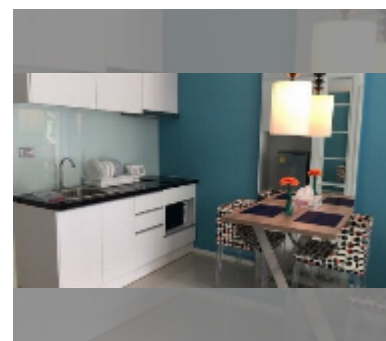

Condo for sale 1 bedroom 36 m² in Atlantis Condo Resort, Pattaya

฿ 1,940,000

UNIT PARAMETERS:

UID	FS-243071
quota	thai quota
type	1 bedroom
size	36m²
floor	3
view	pool view
equipment: furniture, television, refrigerator	

PROJECT PARAMETERS:

district	Jomtien
buildings	5
floors	8
built in	2014
maintenance	฿ 15,120/year

FACILITIES:

General information: resort, meters to beach: 500, minutes to beach: 5, open parking, covered parking.

Swimming pool: swimming pool, kids pool, water slides, waterfall, jacuzzi.

Chill zone: chill zone, garden.

Health zone: gym, sauna, hamam.

Other: reception, lobby, clubhouse, games room, kids playgarden, CCTV, security, minimart, laundry.