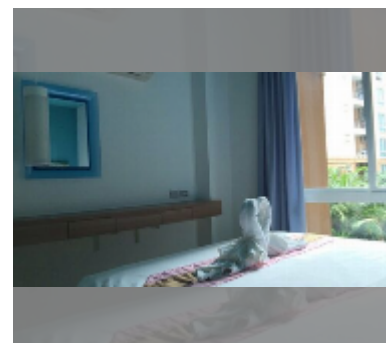

Condo for sale 1 bedroom 36 m² in Atlantis Condo Resort, Pattaya

฿ 1,940,000

UNIT PARAMETERS:

UID	FS-243071
quota	thai quota
type	1 bedroom
size	36m²
floor	3
view	pool view
equipment: furniture, television, refrigerator	

PROJECT PARAMETERS:

district	Jomtien
buildings	5
floors	8
built in	2014
maintenance	฿ 15,120/year

FACILITIES:

General information: resort, meters to beach: 500, minutes to beach: 5, open parking, covered parking.

Swimming pool: swimming pool, kids pool, water slides, waterfall, jacuzzi.

Chill zone: chill zone, garden.

Health zone: gym, sauna, hamam.

Other: reception, lobby, clubhouse, games room, kids playgarden, CCTV, security, minimart, laundry.