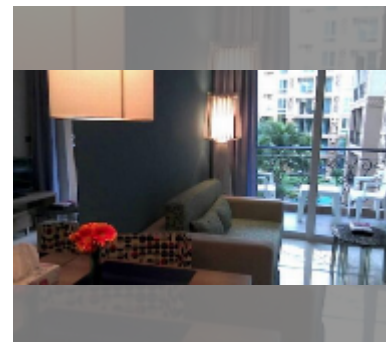

Condo for sale 1 bedroom 36 m² in Atlantis Condo Resort, Pattaya

฿ 1,940,000

UNIT PARAMETERS:

UID	FS-243071
quota	thai quota
type	1 bedroom
size	36m²
floor	3
view	pool view
equipment: furniture, television, refrigerator	

PROJECT PARAMETERS:

district	Jomtien
buildings	5
floors	8
built in	2014
maintenance	฿ 15,120/year

FACILITIES:

General information: resort, meters to beach: 500, minutes to beach: 5, open parking, covered parking.

Swimming pool: swimming pool, kids pool, water slides, waterfall, jacuzzi.

Chill zone: chill zone, garden.

Health zone: gym, sauna, hamam.

Other: reception, lobby, clubhouse, games room, kids playgarden, CCTV, security, minimart, laundry.