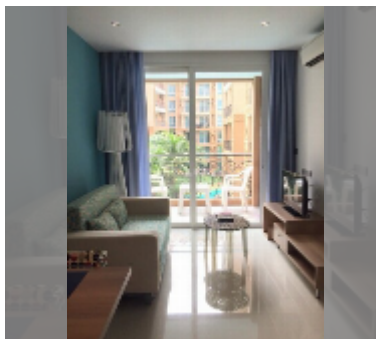

Condo for sale 1 bedroom 36 m² in Atlantis Condo Resort, Pattaya

฿ 1,940,000

UNIT PARAMETERS:

UID	FS-243071
quota	thai quota
type	1 bedroom
size	36m²
floor	3
view	pool view
equipment: furniture, television, refrigerator	

PROJECT PARAMETERS:

district	Jomtien
buildings	5
floors	8
built in	2014
maintenance	฿ 15,120/year

FACILITIES:

General information: resort, meters to beach: 500, minutes to beach: 5, open parking, covered parking.

Swimming pool: swimming pool, kids pool, water slides, waterfall, jacuzzi.

Chill zone: chill zone, garden.

Health zone: gym, sauna, hamam.

Other: reception, lobby, clubhouse, games room, kids playgarden, CCTV, security, minimart, laundry.