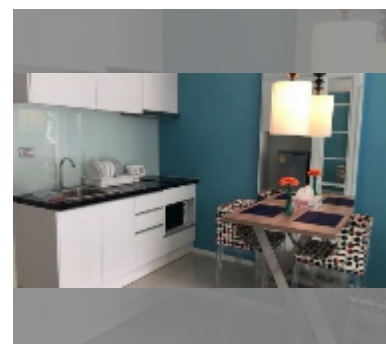

Condo for sale 1 bedroom 36 m² in Atlantis Condo Resort, Pattaya

฿ 1,940,000

UNIT PARAMETERS:

UID	FS-243071
quota	thai quota
type	1 bedroom
size	36m²
floor	3
view	pool view
equipment: furniture, television, refrigerator	

PROJECT PARAMETERS:

district	Jomtien
buildings	5
floors	8
built in	2014
maintenance	฿ 15,120/year

FACILITIES:

General information: resort, meters to beach: 500, minutes to beach: 5, open parking, covered parking.

Swimming pool: swimming pool, kids pool, water slides, waterfall, jacuzzi.

Chill zone: chill zone, garden.

Health zone: gym, sauna, hamam.

Other: reception, lobby, clubhouse, games room, kids playgarden, CCTV, security, minimart, laundry.