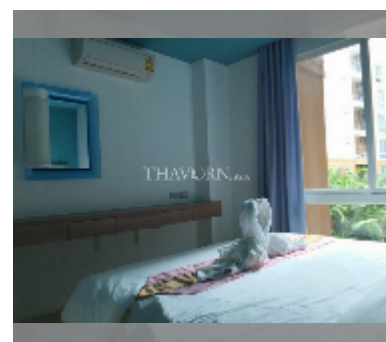

Condo for sale 1 bedroom 36 m² in Atlantis Condo Resort, Pattaya

฿ 1,940,000

UNIT PARAMETERS:

UID	FS-243071
quota	thai quota
type	1 bedroom
size	36m²
floor	3
view	pool view
equipment: furniture, television, refrigerator	

PROJECT PARAMETERS:

district	Jomtien
buildings	5
floors	8
built in	2014
maintenance	฿ 15,120/year

FACILITIES:

General information: resort, meters to beach: 500, minutes to beach: 5, open parking, covered parking.

Swimming pool: swimming pool, kids pool, water slides, waterfall, jacuzzi.

Chill zone: chill zone, garden.

Health zone: gym, sauna, hamam.

Other: reception, lobby, clubhouse, games room, kids playgarden, CCTV, security, minimart, laundry.