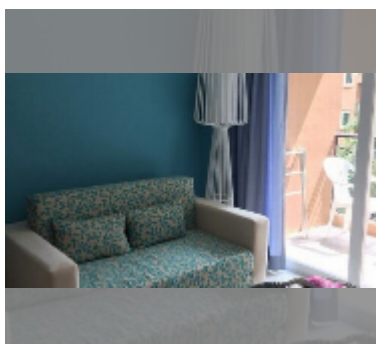

Condo for sale 1 bedroom 36 m² in Atlantis Condo Resort, Pattaya

฿ 1,940,000

UNIT PARAMETERS:

UID	FS-243071
quota	thai quota
type	1 bedroom
size	36m²
floor	3
view	pool view
equipment: furniture, television, refrigerator	

PROJECT PARAMETERS:

district	Jomtien
buildings	5
floors	8
built in	2014
maintenance	฿ 15,120/year

FACILITIES:

General information: resort, meters to beach: 500, minutes to beach: 5, open parking, covered parking.

Swimming pool: swimming pool, kids pool, water slides, waterfall, jacuzzi.

Chill zone: chill zone, garden.

Health zone: gym, sauna, hamam.

Other: reception, lobby, clubhouse, games room, kids playgarden, CCTV, security, minimart, laundry.