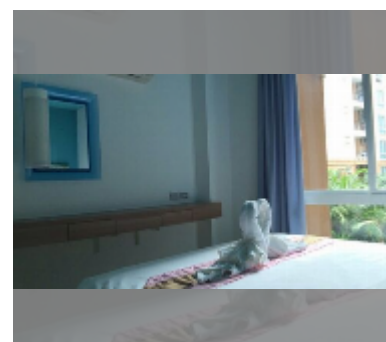

Condo for sale 1 bedroom 36 m² in Atlantis Condo Resort, Pattaya

฿ 1,940,000

UNIT PARAMETERS:

UID	FS-243071
quota	thai quota
type	1 bedroom
size	36m²
floor	3
view	pool view
equipment: furniture, television, refrigerator	

PROJECT PARAMETERS:

district	Jomtien
buildings	5
floors	8
built in	2014
maintenance	฿ 15,120/year

FACILITIES:

General information: resort, meters to beach: 500, minutes to beach: 5, open parking, covered parking.

Swimming pool: swimming pool, kids pool, water slides, waterfall, jacuzzi.

Chill zone: chill zone, garden.

Health zone: gym, sauna, hamam.

Other: reception, lobby, clubhouse, games room, kids playgarden, CCTV, security, minimart, laundry.