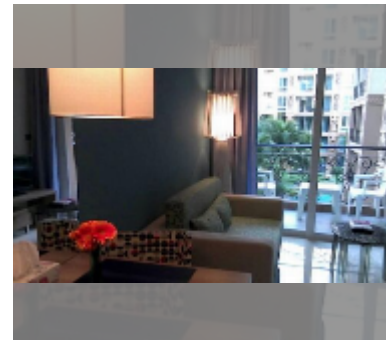

Condo for sale 1 bedroom 36 m² in Atlantis Condo Resort, Pattaya

฿ 1,940,000

UNIT PARAMETERS:

UID	FS-243071
quota	thai quota
type	1 bedroom
size	36m²
floor	3
view	pool view
equipment: furniture, television, refrigerator	

PROJECT PARAMETERS:

district	Jomtien
buildings	5
floors	8
built in	2014
maintenance	฿ 15,120/year

FACILITIES:

General information: resort, meters to beach: 500, minutes to beach: 5, open parking, covered parking.

Swimming pool: swimming pool, kids pool, water slides, waterfall, jacuzzi.

Chill zone: chill zone, garden.

Health zone: gym, sauna, hamam.

Other: reception, lobby, clubhouse, games room, kids playgarden, CCTV, security, minimart, laundry.