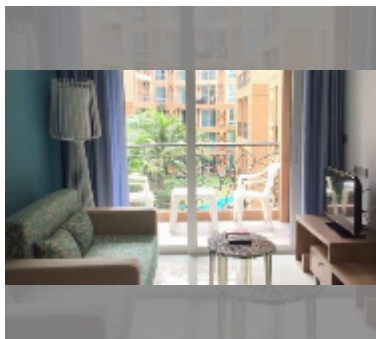

Condo for sale 1 bedroom 36 m² in Atlantis Condo Resort, Pattaya

฿ 1,940,000

UNIT PARAMETERS:

UID	FS-243071
quota	thai quota
type	1 bedroom
size	36m²
floor	3
view	pool view
equipment: furniture, television, refrigerator	

PROJECT PARAMETERS:

district	Jomtien
buildings	5
floors	8
built in	2014
maintenance	฿ 15,120/year

FACILITIES:

General information: resort, meters to beach: 500, minutes to beach: 5, open parking, covered parking.

Swimming pool: swimming pool, kids pool, water slides, waterfall, jacuzzi.

Chill zone: chill zone, garden.

Health zone: gym, sauna, hamam.

Other: reception, lobby, clubhouse, games room, kids playgarden, CCTV, security, minimart, laundry.