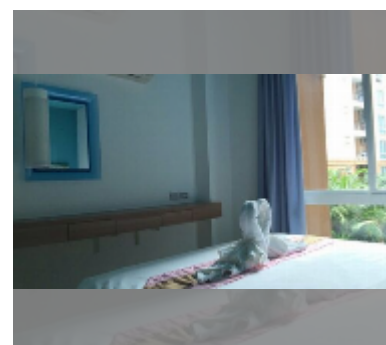

Condo for sale 1 bedroom 36 m² in Atlantis Condo Resort, Pattaya

฿ 1,940,000

UNIT PARAMETERS:

UID	FS-243071
quota	thai quota
type	1 bedroom
size	36m²
floor	3
view	pool view
equipment: furniture, television, refrigerator	

PROJECT PARAMETERS:

district	Jomtien
buildings	5
floors	8
built in	2014
maintenance	฿ 15,120/year

FACILITIES:

General information: resort, meters to beach: 500, minutes to beach: 5, open parking, covered parking.

Swimming pool: swimming pool, kids pool, water slides, waterfall, jacuzzi.

Chill zone: chill zone, garden.

Health zone: gym, sauna, hamam.

Other: reception, lobby, clubhouse, games room, kids playgarden, CCTV, security, minimart, laundry.