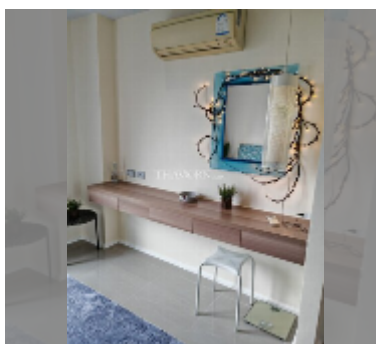

Condo for sale 1 bedroom 36 m² in Atlantis Condo Resort, Pattaya

฿ 2,100,000

UNIT PARAMETERS:

UID	FS-243070
quota	foreign quota
type	1 bedroom
size	36m ²
floor	6
view	city view

PROJECT PARAMETERS:

district	Jomtien
buildings	5
floors	8
built in	2014
maintenance	฿ 15,120/year

Health zone: gym, sauna, hamam.

Other: reception, lobby, clubhouse, games room, kids playgarden, CCTV, security, minimart, laundry.

[details](#)