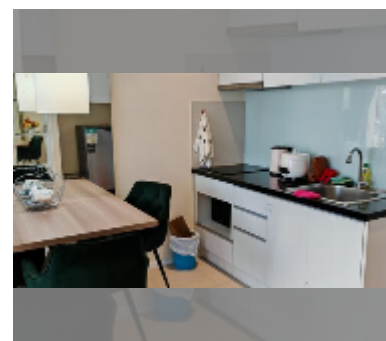

Condo for sale 1 bedroom 36 m² in Atlantis Condo Resort, Pattaya

฿ 2,100,000

UNIT PARAMETERS:

UID	FS-243070
quota	foreign quota
type	1 bedroom
size	36m ²
floor	6
view	city view

PROJECT PARAMETERS:

district	Jomtien
buildings	5
floors	8
built in	2014
maintenance	฿ 15,120/year

Health zone: gym, sauna, hamam.

Other: reception, lobby, clubhouse, games room, kids playgarden, CCTV, security, minimart, laundry.

[details](#)