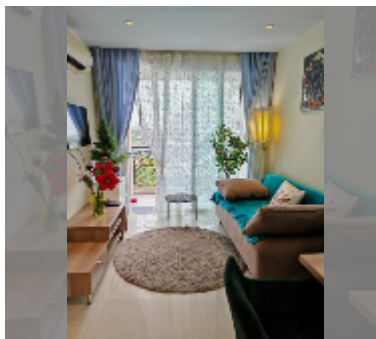

Condo for sale 1 bedroom 36 m² in Atlantis Condo Resort, Pattaya

฿ 2,100,000

UNIT PARAMETERS:

UID	FS-243070
quota	foreign quota
type	1 bedroom
size	36m ²
floor	6
view	city view

PROJECT PARAMETERS:

district	Jomtien
buildings	5
floors	8
built in	2014
maintenance	฿ 15,120/year

Health zone: gym, sauna, hamam.

Other: reception, lobby, clubhouse, games room, kids playgarden, CCTV, security, minimart, laundry.

[details](#)