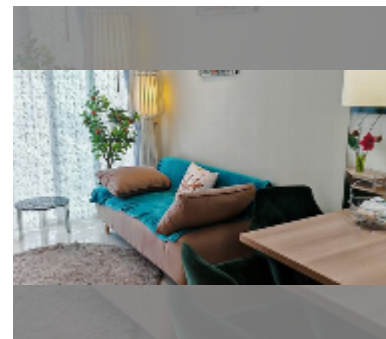

Condo for sale 1 bedroom 36 m² in Atlantis Condo Resort, Pattaya

฿ 2,100,000

UNIT PARAMETERS:

UID	FS-243070
quota	foreign quota
type	1 bedroom
size	36m²
floor	6
view	city view

PROJECT PARAMETERS:

district	Jomtien
buildings	5
floors	8
built in	2014
maintenance	฿ 15,120/year

FACILITIES:

General information: resort, meters to beach: 500, minutes to beach: 5, open parking, covered parking.

Swimming pool: swimming pool, kids pool, water slides, waterfall, jacuzzi.

Chill zone: chill zone, garden.

Health zone: gym, sauna, hamam.

Other: reception, lobby, clubhouse, games room, kids playgarden, CCTV, security, minimart, laundry.