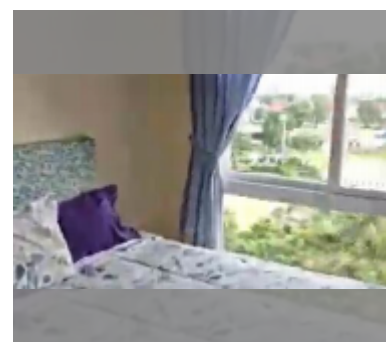

Condo for sale 1 bedroom 36 m² in Atlantis Condo Resort, Pattaya

฿ 2,100,000

UNIT PARAMETERS:

UID	FS-243070
quota	foreign quota
type	1 bedroom
size	36m²
floor	6
view	city view

PROJECT PARAMETERS:

district	Jomtien
buildings	5
floors	8
built in	2014
maintenance	฿ 15,120/year

FACILITIES:

General information: resort, meters to beach: 500, minutes to beach: 5, open parking, covered parking.

Swimming pool: swimming pool, kids pool, water slides, waterfall, jacuzzi.

Chill zone: chill zone, garden.

Health zone: gym, sauna, hamam.

Other: reception, lobby, clubhouse, games room, kids playgarden, CCTV, security, minimart, laundry.