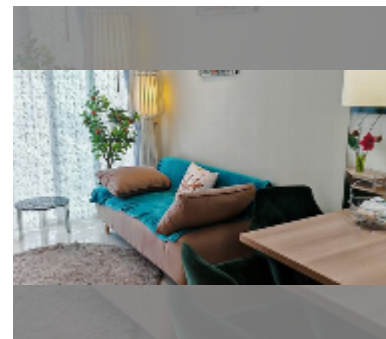

Condo for sale 1 bedroom 36 m² in Atlantis Condo Resort, Pattaya

฿ 2,100,000

UNIT PARAMETERS:

UID	FS-243070
quota	foreign quota
type	1 bedroom
size	36m ²
floor	6
view	city view

PROJECT PARAMETERS:

district	Jomtien
buildings	5
floors	8
built in	2014
maintenance	฿ 15,120/year

Health zone: gym, sauna, hamam.

Other: reception, lobby, clubhouse, games room, kids playgarden, CCTV, security, minimart, laundry.

[details](#)