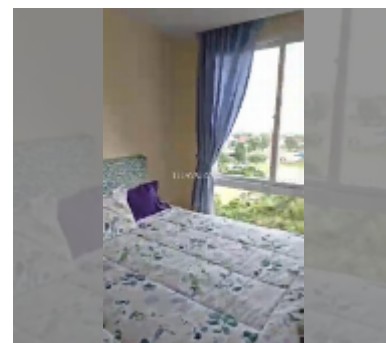

Condo for sale 1 bedroom 36 m² in Atlantis Condo Resort, Pattaya

฿ 2,100,000

UNIT PARAMETERS:

UID	FS-243070
quota	foreign quota
type	1 bedroom
size	36m²
floor	6
view	city view

PROJECT PARAMETERS:

district	Jomtien
buildings	5
floors	8
built in	2014
maintenance	฿ 15,120/year

FACILITIES:

General information: resort, meters to beach: 500, minutes to beach: 5, open parking, covered parking.

Swimming pool: swimming pool, kids pool, water slides, waterfall, jacuzzi.

Chill zone: chill zone, garden.

Health zone: gym, sauna, hamam.

Other: reception, lobby, clubhouse, games room, kids playgarden, CCTV, security, minimart, laundry.