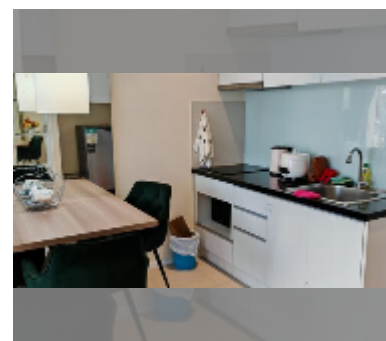

Condo for sale 1 bedroom 36 m² in Atlantis Condo Resort, Pattaya

฿ 2,100,000

UNIT PARAMETERS:

UID	FS-243070
quota	foreign quota
type	1 bedroom
size	36m²
floor	6
view	city view

PROJECT PARAMETERS:

district	Jomtien
buildings	5
floors	8
built in	2014
maintenance	฿ 15,120/year

FACILITIES:

General information: resort, meters to beach: 500, minutes to beach: 5, open parking, covered parking.

Swimming pool: swimming pool, kids pool, water slides, waterfall, jacuzzi.

Chill zone: chill zone, garden.

Health zone: gym, sauna, hamam.

Other: reception, lobby, clubhouse, games room, kids playgarden, CCTV, security, minimart, laundry.