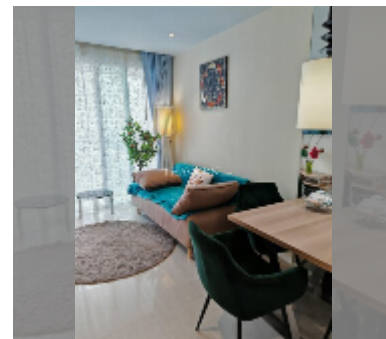

Condo for sale 1 bedroom 36 m² in Atlantis Condo Resort, Pattaya

฿ 2,100,000

UNIT PARAMETERS:

UID	FS-243070
quota	foreign quota
type	1 bedroom
size	36m ²
floor	6
view	city view

PROJECT PARAMETERS:

district	Jomtien
buildings	5
floors	8
built in	2014
maintenance	฿ 15,120/year

Health zone: gym, sauna, hamam.

Other: reception, lobby, clubhouse, games room, kids playgarden, CCTV, security, minimart, laundry.

[details](#)