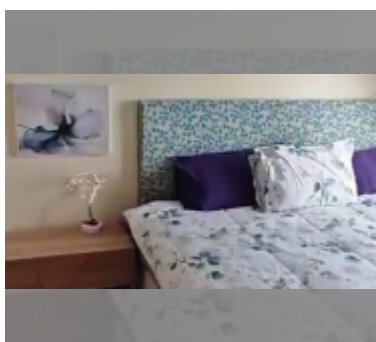

Condo for sale 1 bedroom 36 m² in Atlantis Condo Resort, Pattaya

฿ 2,100,000

UNIT PARAMETERS:

UID	FS-243070
quota	foreign quota
type	1 bedroom
size	36m²
floor	6
view	city view

PROJECT PARAMETERS:

district	Jomtien
buildings	5
floors	8
built in	2014
maintenance	฿ 15,120/year

FACILITIES:

General information: resort, meters to beach: 500, minutes to beach: 5, open parking, covered parking.

Swimming pool: swimming pool, kids pool, water slides, waterfall, jacuzzi.

Chill zone: chill zone, garden.

Health zone: gym, sauna, hamam.

Other: reception, lobby, clubhouse, games room, kids playgarden, CCTV, security, minimart, laundry.