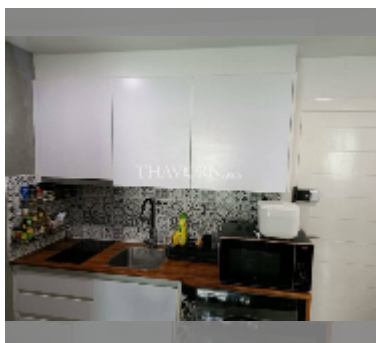

Condo for sale 1 bedroom 36 m² in Amazon Residence, Pattaya

฿ 1,880,000

UNIT PARAMETERS:

UID	FS-243060
quota	thai quota
type	1 bedroom
size	36m²
floor	6
view	city view
quality	good
equipment: furniture, air conditioner, television, refrigerator	

PROJECT PARAMETERS:

district	Jomtien
buildings	4
floors	8
built in	2014
maintenance	฿ 15,120/year

FACILITIES:

General information: resort, shuttle bus, open parking.

Swimming pool: swimming pool, kids pool, water slides, waterfall, jacuzzi.

Chill zone: chill zone, garden.

Health zone: gym, sauna, hamam.

Other: reception, lobby, games room, CCTV, security, minimart, laundry.