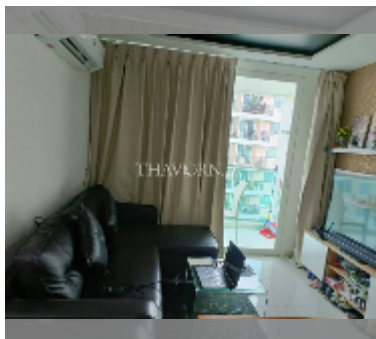

Condo for sale 1 bedroom 36 m² in Amazon Residence, Pattaya

฿ 1,880,000

UNIT PARAMETERS:

UID	FS-243060
quota	thai quota
type	1 bedroom
size	36m²
floor	6
view	city view
quality	good
equipment: furniture, air conditioner, television, refrigerator	

PROJECT PARAMETERS:

district	Jomtien
buildings	4
floors	8
built in	2014
maintenance	฿ 15,120/year

FACILITIES:

General information: resort, shuttle bus, open parking.

Swimming pool: swimming pool, kids pool, water slides, waterfall, jacuzzi.

Chill zone: chill zone, garden.

Health zone: gym, sauna, hamam.

Other: reception, lobby, games room, CCTV, security, minimart, laundry.