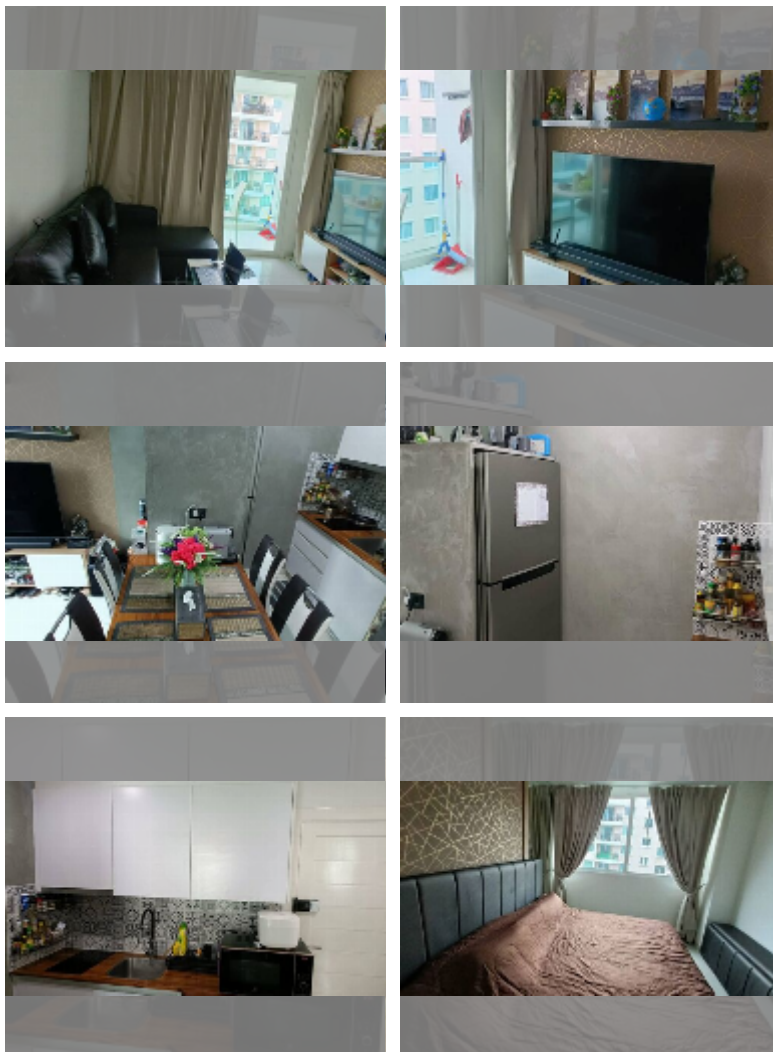

Condo for sale 1 bedroom 36 m² in Amazon Residence, Pattaya

฿ 1,880,000

UNIT PARAMETERS:

UID	FS-243060
quota	thai quota
type	1 bedroom
size	36m ²
floor	6
view	city view
quality	good
equipment: furniture, air conditioner, television, refrigerator	

PROJECT PARAMETERS:

district	Jomtien
buildings	4
floors	8
built in	2014
maintenance	฿ 15,120/year

FACILITIES:

General information: resort, shuttle bus, open parking.

Swimming pool: swimming pool, kids pool, water slides, waterfall, jacuzzi.

Chill zone: chill zone, garden.

Health zone: gym, sauna, hamam.

Other: reception, lobby, games room, CCTV, security, minimart, laundry.

[details](#)