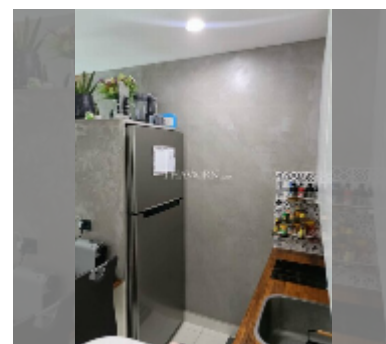

Condo for sale 1 bedroom 36 m² in Amazon Residence, Pattaya

฿ 1,880,000

UNIT PARAMETERS:

UID	FS-243060
quota	thai quota
type	1 bedroom
size	36m²
floor	6
view	city view
quality	good
equipment: furniture, air conditioner, television, refrigerator	

PROJECT PARAMETERS:

district	Jomtien
buildings	4
floors	8
built in	2014
maintenance	฿ 15,120/year

FACILITIES:

General information: resort, shuttle bus, open parking.

Swimming pool: swimming pool, kids pool, water slides, waterfall, jacuzzi.

Chill zone: chill zone, garden.

Health zone: gym, sauna, hamam.

Other: reception, lobby, games room, CCTV, security, minimart, laundry.