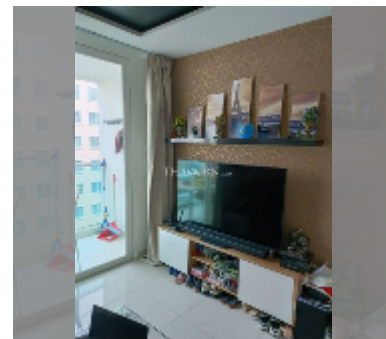

Condo for sale 1 bedroom 36 m² in Amazon Residence, Pattaya

฿ 1,880,000

UNIT PARAMETERS:

UID	FS-243060
quota	thai quota
type	1 bedroom
size	36m²
floor	6
view	city view
quality	good
equipment: furniture, air conditioner, television, refrigerator	

PROJECT PARAMETERS:

district	Jomtien
buildings	4
floors	8
built in	2014
maintenance	฿ 15,120/year

FACILITIES:

General information: resort, shuttle bus, open parking.

Swimming pool: swimming pool, kids pool, water slides, waterfall, jacuzzi.

Chill zone: chill zone, garden.

Health zone: gym, sauna, hamam.

Other: reception, lobby, games room, CCTV, security, minimart, laundry.