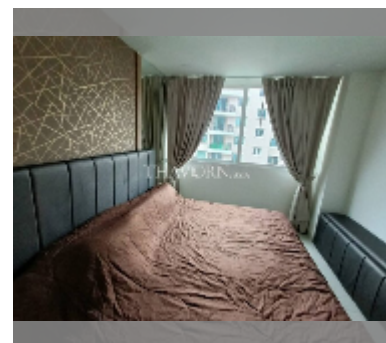

Condo for sale 1 bedroom 36 m² in Amazon Residence, Pattaya

฿ 1,880,000

UNIT PARAMETERS:

UID	FS-243060
quota	thai quota
type	1 bedroom
size	36m²
floor	6
view	city view
quality	good
equipment: furniture, air conditioner, television, refrigerator	

PROJECT PARAMETERS:

district	Jomtien
buildings	4
floors	8
built in	2014
maintenance	฿ 15,120/year

FACILITIES:

General information: resort, shuttle bus, open parking.

Swimming pool: swimming pool, kids pool, water slides, waterfall, jacuzzi.

Chill zone: chill zone, garden.

Health zone: gym, sauna, hamam.

Other: reception, lobby, games room, CCTV, security, minimart, laundry.