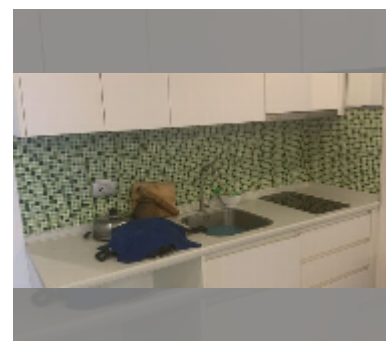

Condo for sale 1 bedroom 36 m² in Amazon Residence, Pattaya

฿ 1,560,000

UNIT PARAMETERS:

UID	FS-243059
quota	thai quota
type	1 bedroom
size	36m²
floor	3
view	city view

PROJECT PARAMETERS:

district	Jomtien
buildings	4
floors	8
built in	2014
maintenance	฿ 15,120/year

FACILITIES:

General information: resort, shuttle bus, open parking.

Swimming pool: swimming pool, kids pool, water slides, waterfall, jacuzzi.

Chill zone: chill zone, garden.

Health zone: gym, sauna, hamam.

Other: reception, lobby, games room, CCTV, security, minimart, laundry.