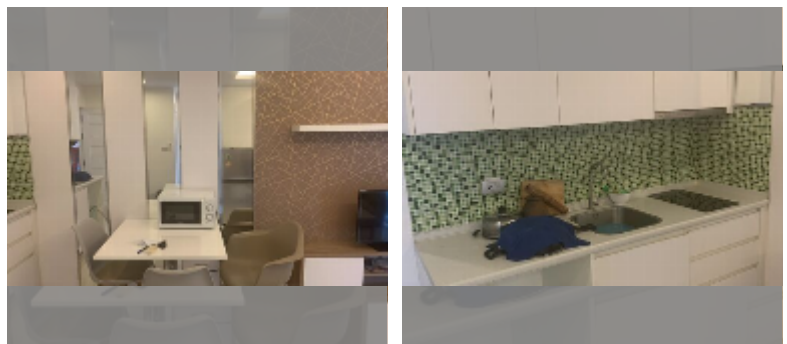

Condo for sale 1 bedroom 36 m² in Amazon Residence, Pattaya

฿ 1,560,000

UNIT PARAMETERS:

UID	FS-243059
quota	thai quota
type	1 bedroom
size	36m²
floor	3
view	city view

PROJECT PARAMETERS:

district	Jomtien
buildings	4
floors	8
built in	2014
maintenance	฿ 15,120/year

FACILITIES:

General information: resort, shuttle bus, open parking.

Swimming pool: swimming pool, kids pool, water slides, waterfall, jacuzzi.

Chill zone: chill zone, garden.

Health zone: gym, sauna, hamam.

Other: reception, lobby, games room, CCTV, security, minimart, laundry.