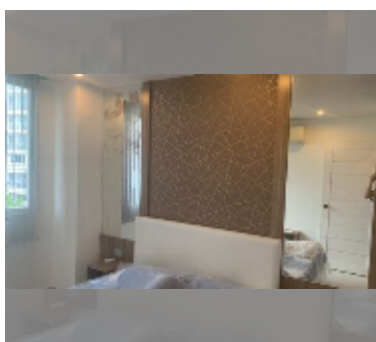

Condo for sale 1 bedroom 36 m² in Amazon Residence, Pattaya

฿ 1,560,000

UNIT PARAMETERS:

UID	FS-243059
quota	thai quota
type	1 bedroom
size	36m²
floor	3
view	city view

PROJECT PARAMETERS:

district	Jomtien
buildings	4
floors	8
built in	2014
maintenance	฿ 15,120/year

FACILITIES:

General information: resort, shuttle bus, open parking.

Swimming pool: swimming pool, kids pool, water slides, waterfall, jacuzzi.

Chill zone: chill zone, garden.

Health zone: gym, sauna, hamam.

Other: reception, lobby, games room, CCTV, security, minimart, laundry.