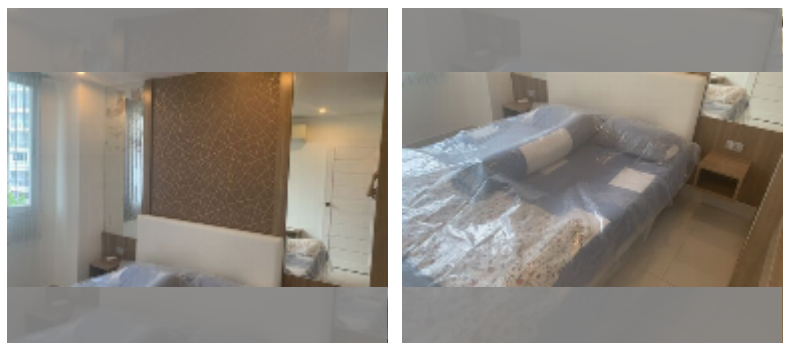

Condo for sale 1 bedroom 36 m² in Amazon Residence, Pattaya

฿ 1,560,000

UNIT PARAMETERS:

UID	FS-243059
quota	thai quota
type	1 bedroom
size	36m²
floor	3
view	city view

PROJECT PARAMETERS:

district	Jomtien
buildings	4
floors	8
built in	2014
maintenance	฿ 15,120/year

FACILITIES:

General information: resort, shuttle bus, open parking.

Swimming pool: swimming pool, kids pool, water slides, waterfall, jacuzzi.

Chill zone: chill zone, garden.

Health zone: gym, sauna, hamam.

Other: reception, lobby, games room, CCTV, security, minimart, laundry.