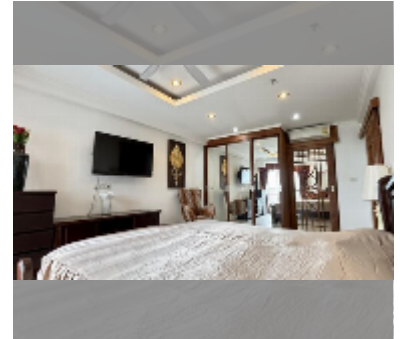

Condo for sale 1 bedroom 56 m² in Jomtien beach condominium, Pattaya

฿ 3,960,000

UNIT PARAMETERS:

UID	FS-243058
quota	foreign quota
type	1 bedroom
size	56m²
floor	13
view	city view
quality	good

PROJECT PARAMETERS:

district	Jomtien
buildings	5
floors	18
built in	1993

FACILITIES:

- General information: highrise, open parking.
- Swimming pool: swimming pool.
- Chill zone: chill zone.
- Health zone: gym.
- Other: CCTV, security, minimart.