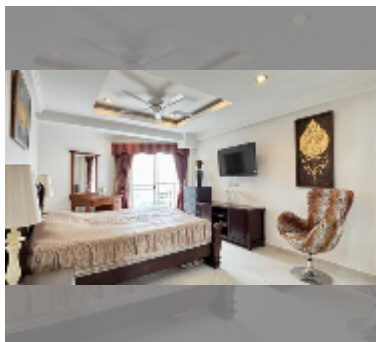

Condo for sale 1 bedroom 56 m² in Jomtien beach condominium, Pattaya

฿ 3,960,000

UNIT PARAMETERS:

UID	FS-243058
quota	foreign quota
type	1 bedroom
size	56m²
floor	13
view	city view
quality	good

PROJECT PARAMETERS:

district	Jomtien
buildings	5
floors	18
built in	1993

FACILITIES:

General information: highrise, open parking.

Swimming pool: swimming pool.

Chill zone: chill zone.

Health zone: gym.

Other: CCTV, security, minimart.