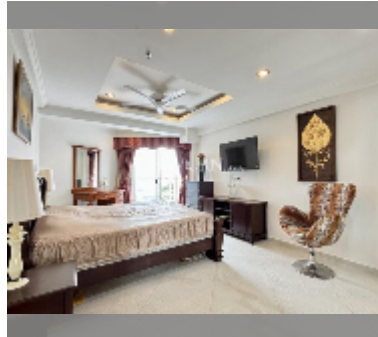

Condo for sale 1 bedroom 56 m² in Jomtien beach condominium, Pattaya

฿ 3,960,000

UNIT PARAMETERS:

UID	FS-243058
quota	foreign quota
type	1 bedroom
size	56m²
floor	13
view	city view
quality	good

PROJECT PARAMETERS:

district	Jomtien
buildings	5
floors	18
built in	1993

FACILITIES:

- General information: highrise, open parking.
- Swimming pool: swimming pool.
- Chill zone: chill zone.
- Health zone: gym.
- Other: CCTV, security, minimart.