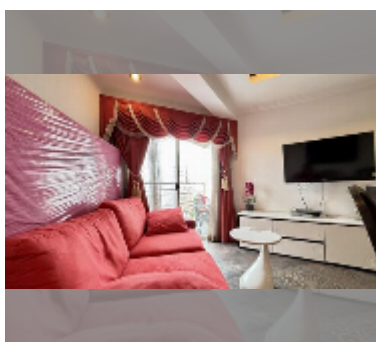

Condo for sale 1 bedroom 56 m² in Jomtien beach condominium, Pattaya

฿ 3,960,000

UNIT PARAMETERS:

UID	FS-243058
quota	foreign quota
type	1 bedroom
size	56m²
floor	13
view	city view
quality	good

PROJECT PARAMETERS:

district	Jomtien
buildings	5
floors	18
built in	1993

FACILITIES:

General information: highrise, open parking.

Swimming pool: swimming pool.

Chill zone: chill zone.

Health zone: gym.

Other: CCTV, security, minimart.