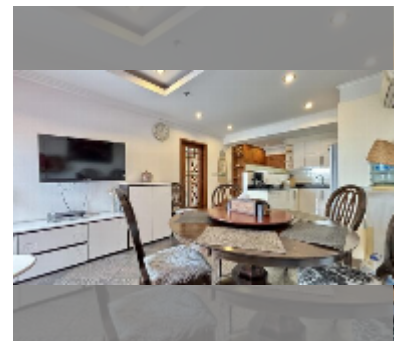

Condo for sale 1 bedroom 56 m² in Jomtien beach condominium, Pattaya

฿ 3,960,000

UNIT PARAMETERS:

UID	FS-243058
quota	foreign quota
type	1 bedroom
size	56m²
floor	13
view	city view
quality	good

PROJECT PARAMETERS:

district	Jomtien
buildings	5
floors	18
built in	1993

FACILITIES:

- General information: highrise, open parking.
- Swimming pool: swimming pool.
- Chill zone: chill zone.
- Health zone: gym.
- Other: CCTV, security, minimart.