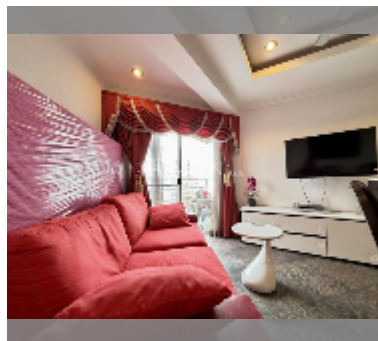

Condo for sale 1 bedroom 56 m² in Jomtien beach condominium, Pattaya

฿ 3,960,000

UNIT PARAMETERS:

UID	FS-243058
quota	foreign quota
type	1 bedroom
size	56m²
floor	13
view	city view
quality	good

PROJECT PARAMETERS:

district	Jomtien
buildings	5
floors	18
built in	1993

FACILITIES:

- General information: highrise, open parking.
- Swimming pool: swimming pool.
- Chill zone: chill zone.
- Health zone: gym.
- Other: CCTV, security, minimart.