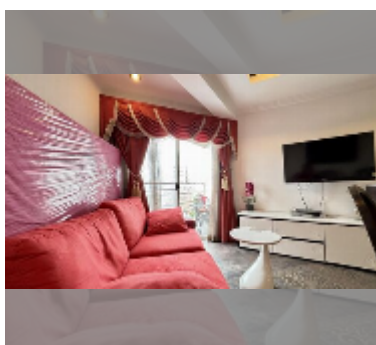

Condo for sale 1 bedroom 56 m² in Jomtien beach condominium, Pattaya

฿ 3,960,000

UNIT PARAMETERS:

UID	FS-243058
quota	foreign quota
type	1 bedroom
size	56m²
floor	13
view	city view
quality	good

PROJECT PARAMETERS:

district	Jomtien
buildings	5
floors	18
built in	1993

FACILITIES:

General information: highrise, open parking.

Swimming pool: swimming pool.

Chill zone: chill zone.

Health zone: gym.

Other: CCTV, security, minimart.