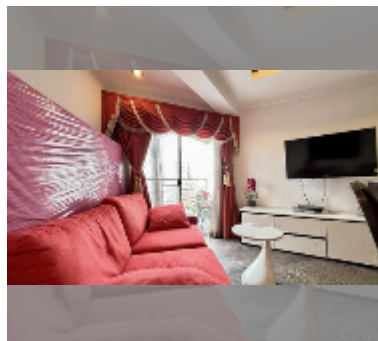

Condo for sale 1 bedroom 56 m² in Jomtien beach condominium, Pattaya

฿ 3,960,000

UNIT PARAMETERS:

UID	FS-243058
quota	foreign quota
type	1 bedroom
size	56m²
floor	13
view	city view
quality	good

PROJECT PARAMETERS:

district	Jomtien
buildings	5
floors	18
built in	1993

FACILITIES:

- General information: highrise, open parking.
- Swimming pool: swimming pool.
- Chill zone: chill zone.
- Health zone: gym.
- Other: CCTV, security, minimart.