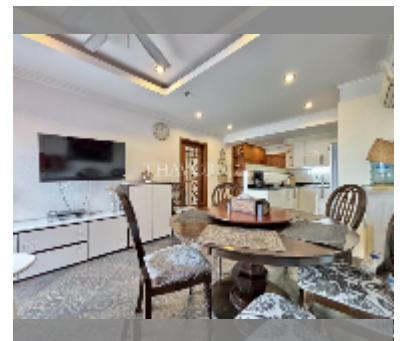

Condo for sale 1 bedroom 56 m² in Jomtien beach condominium, Pattaya

฿ 3,960,000

UNIT PARAMETERS:

UID	FS-243058
quota	foreign quota
type	1 bedroom
size	56m²
floor	13
view	city view
quality	good

PROJECT PARAMETERS:

district	Jomtien
buildings	5
floors	18
built in	1993

FACILITIES:

- General information: highrise, open parking.
- Swimming pool: swimming pool.
- Chill zone: chill zone.
- Health zone: gym.
- Other: CCTV, security, minimart.