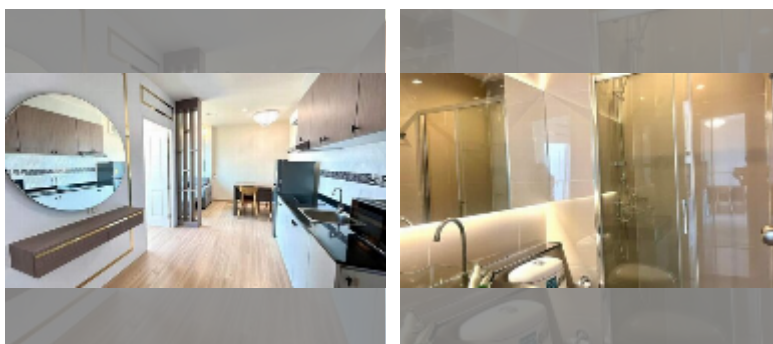

Condo for sale 2 bedroom 39 m² in The Twin Tower Jomtien, Pattaya

฿ 3,790,000

UNIT PARAMETERS:

UID	FS-243056
quota	thai quota
type	2 bedroom
size	39m ²
floor	16
view	city view

PROJECT PARAMETERS:

district	Jomtien
buildings	2
floors	31
built in	2015
maintenance	฿ 11,700/year

FACILITIES:

General information: highrise, meters to beach: 500, open parking, covered parking.

Swimming pool: swimming pool.

Health zone: gym.

Other: reception, lobby, CCTV, security, laundry.

[details](#)