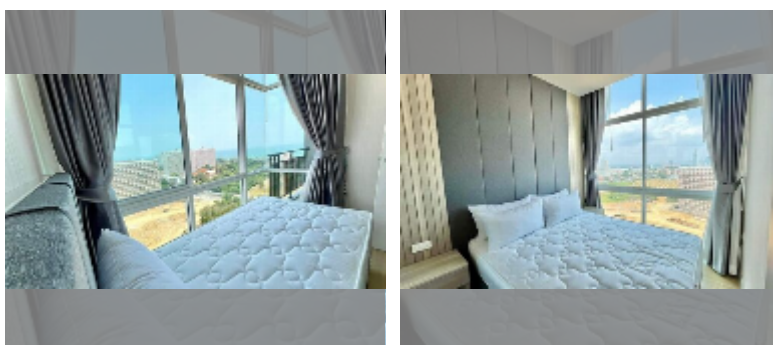

Condo for sale 2 bedroom 39 m² in The Twin Tower Jomtien, Pattaya

฿ 3,790,000

UNIT PARAMETERS:

UID	FS-243056
quota	thai quota
type	2 bedroom
size	39m ²
floor	16
view	city view

PROJECT PARAMETERS:

district	Jomtien
buildings	2
floors	31
built in	2015
maintenance	฿ 11,700/year

FACILITIES:

General information: highrise, meters to beach: 500, open parking, covered parking.

Swimming pool: swimming pool.

Health zone: gym.

Other: reception, lobby, CCTV, security, laundry.

[details](#)