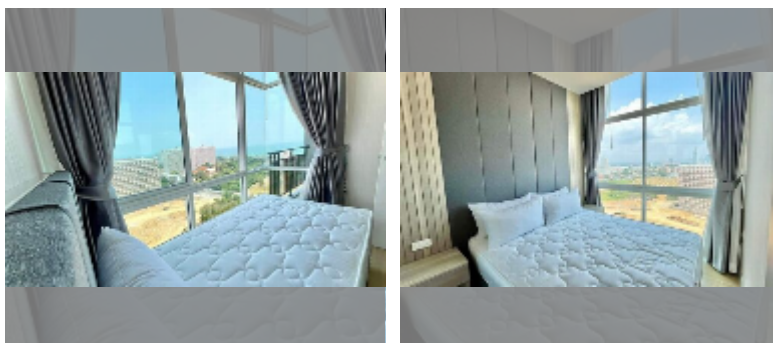

Condo for sale 2 bedroom 39 m² in The Twin Tower Jomtien, Pattaya

฿ 3,790,000

UNIT PARAMETERS:

UID	FS-243056
quota	thai quota
type	2 bedroom
size	39m ²
floor	16
view	city view

PROJECT PARAMETERS:

district	Jomtien
buildings	2
floors	31
built in	2015
maintenance	฿ 11,700/year

FACILITIES:

General information: highrise, meters to beach: 500, open parking, covered parking.

Swimming pool: swimming pool.

Health zone: gym.

Other: reception, lobby, CCTV, security, laundry.

[details](#)