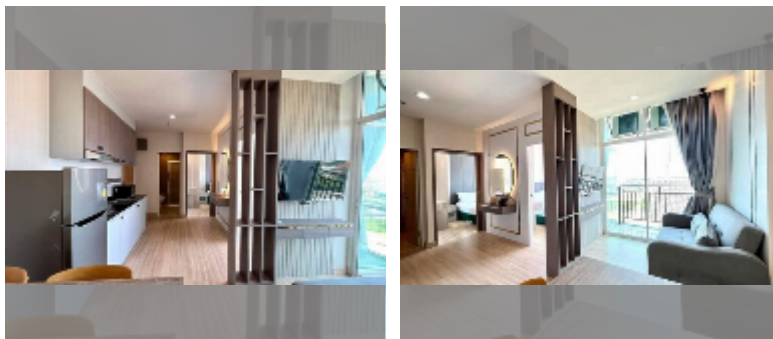

Condo for sale 2 bedroom 39 m² in The Twin Tower Jomtien, Pattaya

฿ 3,790,000

UNIT PARAMETERS:

UID	FS-243056
quota	thai quota
type	2 bedroom
size	39m ²
floor	16
view	city view

PROJECT PARAMETERS:

district	Jomtien
buildings	2
floors	31
built in	2015
maintenance	฿ 11,700/year

FACILITIES:

General information: highrise, meters to beach: 500, open parking, covered parking.

Swimming pool: swimming pool.

Health zone: gym.

Other: reception, lobby, CCTV, security, laundry.

[details](#)