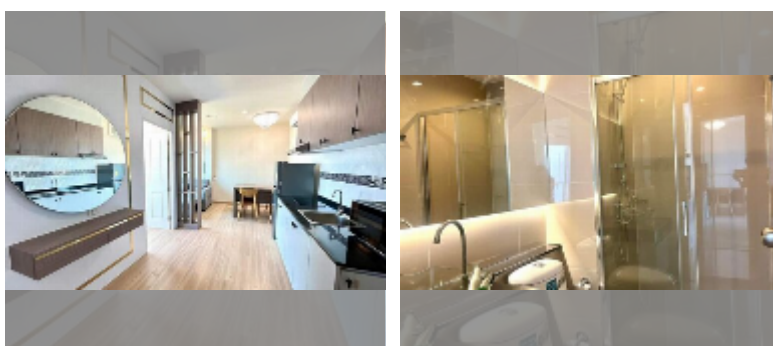

Condo for sale 2 bedroom 39 m² in The Twin Tower Jomtien, Pattaya

฿ 3,790,000

UNIT PARAMETERS:

UID	FS-243056
quota	thai quota
type	2 bedroom
size	39m ²
floor	16
view	city view

PROJECT PARAMETERS:

district	Jomtien
buildings	2
floors	31
built in	2015
maintenance	฿ 11,700/year

FACILITIES:

General information: highrise, meters to beach: 500, open parking, covered parking.

Swimming pool: swimming pool.

Health zone: gym.

Other: reception, lobby, CCTV, security, laundry.

[details](#)