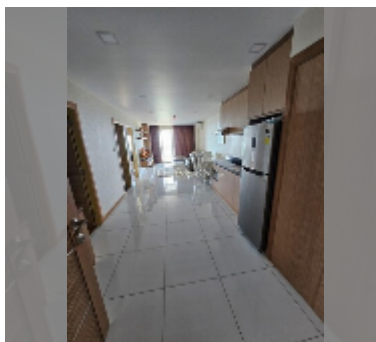

Condo for sale 2 bedroom 78 m² in Whale Marina Condo, Pattaya

฿ 9,300,000

UNIT PARAMETERS:

UID	FS-243054
quota	foreign quota
type	2 bedroom
size	78m²
floor	7
view	sea view
quality	good
equipment: furniture, air conditioner, television, refrigerator	

PROJECT PARAMETERS:

district	Na Jomtien
buildings	3
floors	8
built in	2019
maintenance	฿ 42,120/year

FACILITIES:

General information: lowrise, meters to beach: 500, open parking, covered parking.

Swimming pool: swimming pool.

Chill zone: garden, barbeque areas.

Health zone: gym, sauna.

Other: CCTV, security.