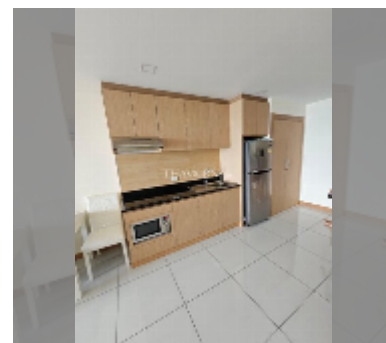

Condo for sale 2 bedroom 78 m² in Whale Marina Condo, Pattaya

฿ 9,300,000

UNIT PARAMETERS:

UID	FS-243054
quota	foreign quota
type	2 bedroom
size	78m²
floor	7
view	sea view
quality	good
equipment: furniture, air conditioner, television, refrigerator	

PROJECT PARAMETERS:

district	Na Jomtien
buildings	3
floors	8
built in	2019
maintenance	฿ 42,120/year

FACILITIES:

General information: lowrise, meters to beach: 500, open parking, covered parking.

Swimming pool: swimming pool.

Chill zone: garden, barbeque areas.

Health zone: gym, sauna.

Other: CCTV, security.