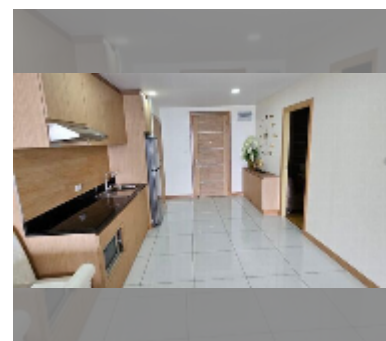

Condo for sale 2 bedroom 78 m² in Whale Marina Condo, Pattaya

฿ 9,300,000

UNIT PARAMETERS:

UID	FS-243054
quota	foreign quota
type	2 bedroom
size	78m²
floor	7
view	sea view
quality	good
equipment: furniture, air conditioner, television, refrigerator	

PROJECT PARAMETERS:

district	Na Jomtien
buildings	3
floors	8
built in	2019
maintenance	฿ 42,120/year

FACILITIES:

General information: lowrise, meters to beach: 500, open parking, covered parking.

Swimming pool: swimming pool.

Chill zone: garden, barbeque areas.

Health zone: gym, sauna.

Other: CCTV, security.