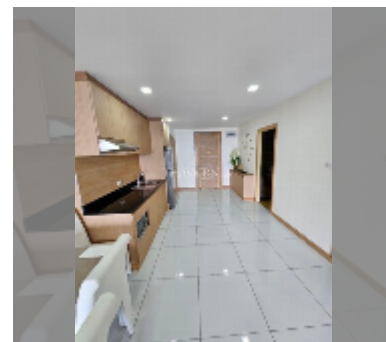

Condo for sale 2 bedroom 78 m² in Whale Marina Condo, Pattaya

฿ 9,300,000

UNIT PARAMETERS:

UID	FS-243054
quota	foreign quota
type	2 bedroom
size	78m²
floor	7
view	sea view
quality	good
equipment: furniture, air conditioner, television, refrigerator	

PROJECT PARAMETERS:

district	Na Jomtien
buildings	3
floors	8
built in	2019
maintenance	฿ 42,120/year

FACILITIES:

General information: lowrise, meters to beach: 500, open parking, covered parking.

Swimming pool: swimming pool.

Chill zone: garden, barbeque areas.

Health zone: gym, sauna.

Other: CCTV, security.