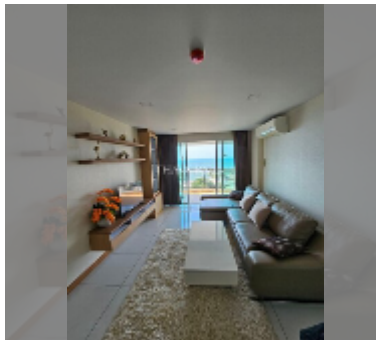

Condo for sale 2 bedroom 78 m² in Whale Marina Condo, Pattaya

฿ 9,300,000

UNIT PARAMETERS:

UID	FS-243054
quota	foreign quota
type	2 bedroom
size	78m²
floor	7
view	sea view
quality	good
equipment: furniture, air conditioner, television, refrigerator	

PROJECT PARAMETERS:

district	Na Jomtien
buildings	3
floors	8
built in	2019
maintenance	฿ 42,120/year

FACILITIES:

General information: lowrise, meters to beach: 500, open parking, covered parking.

Swimming pool: swimming pool.

Chill zone: garden, barbeque areas.

Health zone: gym, sauna.

Other: CCTV, security.