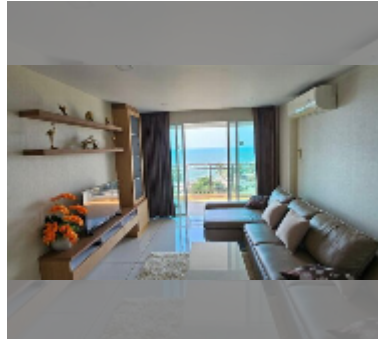

Condo for sale 2 bedroom 78 m² in Whale Marina Condo, Pattaya

฿ 9,300,000

UNIT PARAMETERS:

UID	FS-243054
quota	foreign quota
type	2 bedroom
size	78m²
floor	7
view	sea view
quality	good
equipment: furniture, air conditioner, television, refrigerator	

PROJECT PARAMETERS:

district	Na Jomtien
buildings	3
floors	8
built in	2019
maintenance	฿ 42,120/year

FACILITIES:

General information: lowrise, meters to beach: 500, open parking, covered parking.

Swimming pool: swimming pool.

Chill zone: garden, barbeque areas.

Health zone: gym, sauna.

Other: CCTV, security.