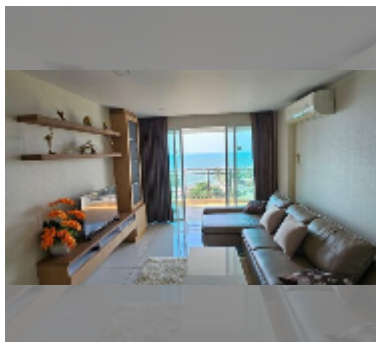

Condo for sale 2 bedroom 78 m² in Whale Marina Condo, Pattaya

฿ 9,300,000

UNIT PARAMETERS:

UID	FS-243054
quota	foreign quota
type	2 bedroom
size	78m²
floor	7
view	sea view
quality	good
equipment: furniture, air conditioner, television, refrigerator	

PROJECT PARAMETERS:

district	Na Jomtien
buildings	3
floors	8
built in	2019
maintenance	฿ 42,120/year

FACILITIES:

General information: lowrise, meters to beach: 500, open parking, covered parking.

Swimming pool: swimming pool.

Chill zone: garden, barbeque areas.

Health zone: gym, sauna.

Other: CCTV, security.