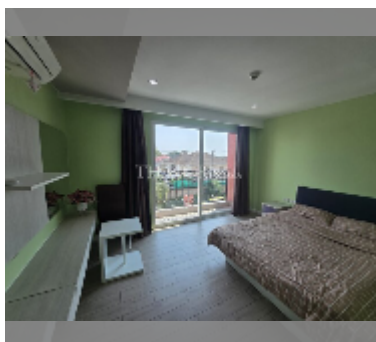

Condo for sale studio 25 m² in Seven Seas Jomtien, Pattaya

฿ 1,400,000

UNIT PARAMETERS:

UID	FS-243050
quota	foreign quota
type	studio
size	25m²
floor	3
view	city view

PROJECT PARAMETERS:

district	Jomtien
buildings	7
floors	8
built in	2016
maintenance	฿ 12,000/year

FACILITIES:

General information: resort, meters to beach: 700, minutes to beach: 7, shuttle bus, underground parking, open parking.

Swimming pool: swimming pool, kids pool, water slides, waterfall, jacuzzi, pool bar .

Chill zone: chill zone, garden.

Health zone: gym, sauna, massage.

Other: reception, lobby, clubhouse, meeting room, games room, CCTV, security, minimart, laundry, room service.