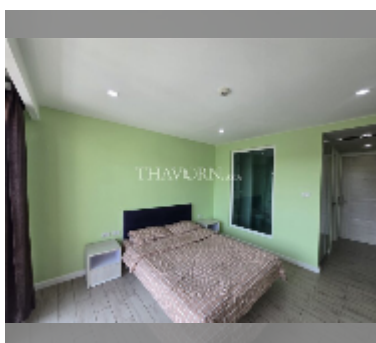

Condo for sale studio 25 m² in Seven Seas Jomtien, Pattaya

฿ 1,400,000

UNIT PARAMETERS:

UID	FS-243050
quota	foreign quota
type	studio
size	25m²
floor	3
view	city view

PROJECT PARAMETERS:

district	Jomtien
buildings	7
floors	8
built in	2016
maintenance	฿ 12,000/year

FACILITIES:

General information: resort, meters to beach: 700, minutes to beach: 7, shuttle bus, underground parking, open parking.

Swimming pool: swimming pool, kids pool, water slides, waterfall, jacuzzi, pool bar .

Chill zone: chill zone, garden.

Health zone: gym, sauna, massage.

Other: reception, lobby, clubhouse, meeting room, games room, CCTV, security, minimart, laundry, room service.