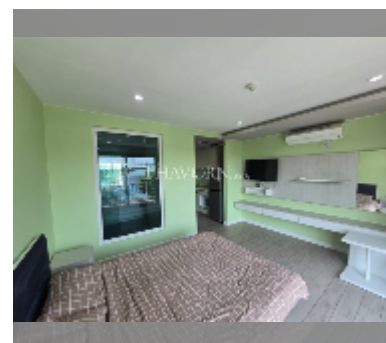

Condo for sale studio 25 m² in Seven Seas Jomtien, Pattaya

฿ 1,400,000

UNIT PARAMETERS:

UID	FS-243050
quota	foreign quota
type	studio
size	25m²
floor	3
view	city view

PROJECT PARAMETERS:

district	Jomtien
buildings	7
floors	8
built in	2016
maintenance	฿ 12,000/year

FACILITIES:

General information: resort, meters to beach: 700, minutes to beach: 7, shuttle bus, underground parking, open parking.

Swimming pool: swimming pool, kids pool, water slides, waterfall, jacuzzi, pool bar .

Chill zone: chill zone, garden.

Health zone: gym, sauna, massage.

Other: reception, lobby, clubhouse, meeting room, games room, CCTV, security, minimart, laundry, room service.