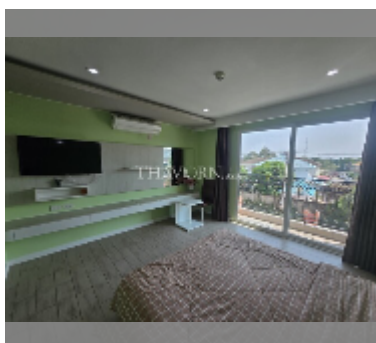

Condo for sale studio 25 m² in Seven Seas Jomtien, Pattaya

฿ 1,400,000

UNIT PARAMETERS:

UID	FS-243050
quota	foreign quota
type	studio
size	25m²
floor	3
view	city view

PROJECT PARAMETERS:

district	Jomtien
buildings	7
floors	8
built in	2016
maintenance	฿ 12,000/year

FACILITIES:

General information: resort, meters to beach: 700, minutes to beach: 7, shuttle bus, underground parking, open parking.

Swimming pool: swimming pool, kids pool, water slides, waterfall, jacuzzi, pool bar .

Chill zone: chill zone, garden.

Health zone: gym, sauna, massage.

Other: reception, lobby, clubhouse, meeting room, games room, CCTV, security, minimart, laundry, room service.