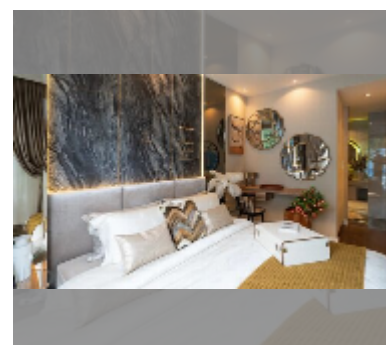

Condo for sale 1 bedroom 30 m² in Riviera Santa Monica Jomtien, Pattaya

฿ 3,730,000

UNIT PARAMETERS:

UID	FS-243047
quota	foreign quota
type	1 bedroom
size	30m²
floor	20
view	city view

PROJECT PARAMETERS:

district	Jomtien
buildings	1
floors	34
start of construction	2025
built in	2028
maintenance	฿ 21,600/year

FACILITIES:

General information: highrise, meters to beach: 1000, shuttle bus, underground parking, multy-level parking.

Swimming pool: swimming pool, kids pool, rooftop pool, infinity view, jacuzzi, pool bar .

Chill zone: chill zone, garden, rooftop chillout.

Health zone: gym, sauna, yoga room.

Other: reception, lobby, clubhouse, meeting room, games room, kids playgarden, CCTV, security, minimart, laundry, room service.