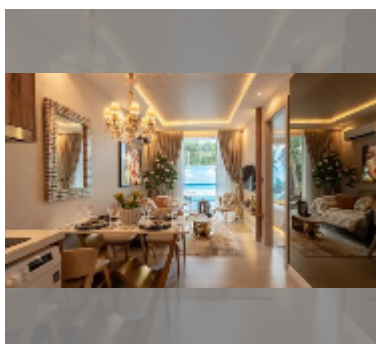

Condo for sale 1 bedroom 30 m² in Riviera Santa Monica Jomtien, Pattaya

฿ 3,730,000

UNIT PARAMETERS:

UID	FS-243047
quota	foreign quota
type	1 bedroom
size	30m²
floor	20
view	city view

PROJECT PARAMETERS:

district	Jomtien
buildings	1
floors	34
start of construction	2025
built in	2028
maintenance	฿ 21,600/year

FACILITIES:

General information: highrise, meters to beach: 1000, shuttle bus, underground parking, multy-level parking.

Swimming pool: swimming pool, kids pool, rooftop pool, infinity view, jacuzzi, pool bar .

Chill zone: chill zone, garden, rooftop chillout.

Health zone: gym, sauna, yoga room.

Other: reception, lobby, clubhouse, meeting room, games room, kids playgarden, CCTV, security, minimart, laundry, room service.